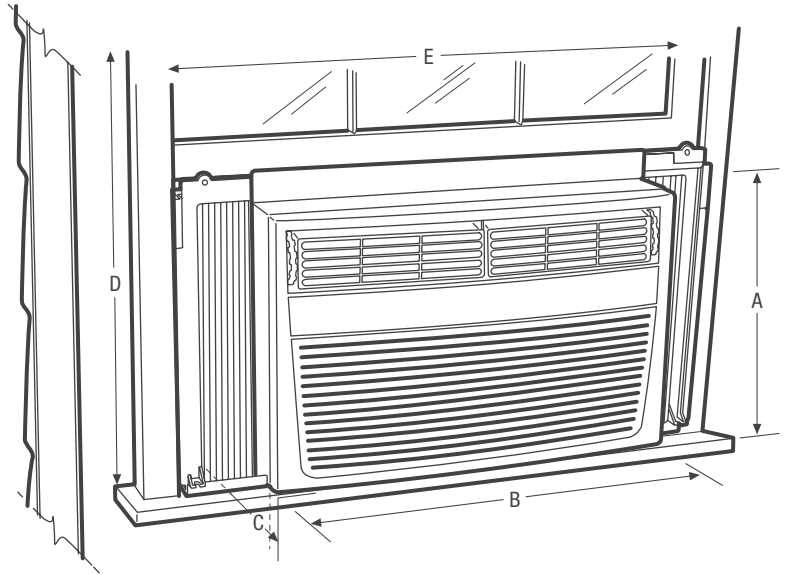

Performance	
BTU (Cool)	10,000
Dehumidification (Pints/Hour)	2.7
Cool Area (Up To Sq. Ft.)	450
Combined Energy Efficiency Ratio	10.9
Energy Efficiency Ratio	10.9
Electrical	
Volts	115
Amps (Cool)	8.0
Watts (Cool)	915
Length of Power Cord (Min./Max.)	6' / 6.5'
Plug Type (NEMA)	LCDI (5-15P)
Features	
Electronic Controls	Ready-Select® Controls
Fan Speeds (Cool / Fan)	3 / 3
Low Voltage Start-Up	Yes
Auto Cool Function	Yes
Energy Saver Mode	Yes
Sleep Mode	Yes
Filter Check	Yes
24-Hour On / Off Timer	Yes
Clean Air Ionizer	
Remote Control	Full-Function
Air CFM (High / Med / Low)	285 / 243 / 221
Air Direction Control	8-Way
Fresh Air / Exhaust Vent / Closed	Yes / Yes / Yes
Filter Type	Antibacterial Mesh
Filter Access	Tilt-Out
Slide-Out Chassis	
Window Mounting Kit (Included)	Pleated Quick Mount
Warranty¹	Yes
Certifications	
Performance	AHAM
Specifications	
Refrigerant	R410a
Shipping Weight (Approx.)	69 Lbs.

¹Warranty 5 year sealed system / 1 year full parts and labor.

NOTE: For planning purposes only. Always consult local and national electric codes. Refer to Product Installation Guide for detailed installation instructions on the web at frigidaire.com.

Product Dimensions	
A - Height	14-1/2"
B - Width	19"
C - Depth	21-1/2"

Window Dimensions	
D - Height (Min.)	15-1/2"
E - Width (Min./Max.)	23" / 36"

Accessories information available on the web at frigidaire.com

FRIGIDAIRE

USA • 10200 David Taylor Drive • Charlotte, NC 28262 • 1-800-FRIGIDAIRE • frigidaire.com
CANADA • 5855 Terry Fox Way • Mississauga, ON L5V 3E4 • 1-800-265-8352 • frigidaire.ca

FFRA1022R1 03/15

© 2015 Electrolux Home Products, Inc.

Specifications subject to change.