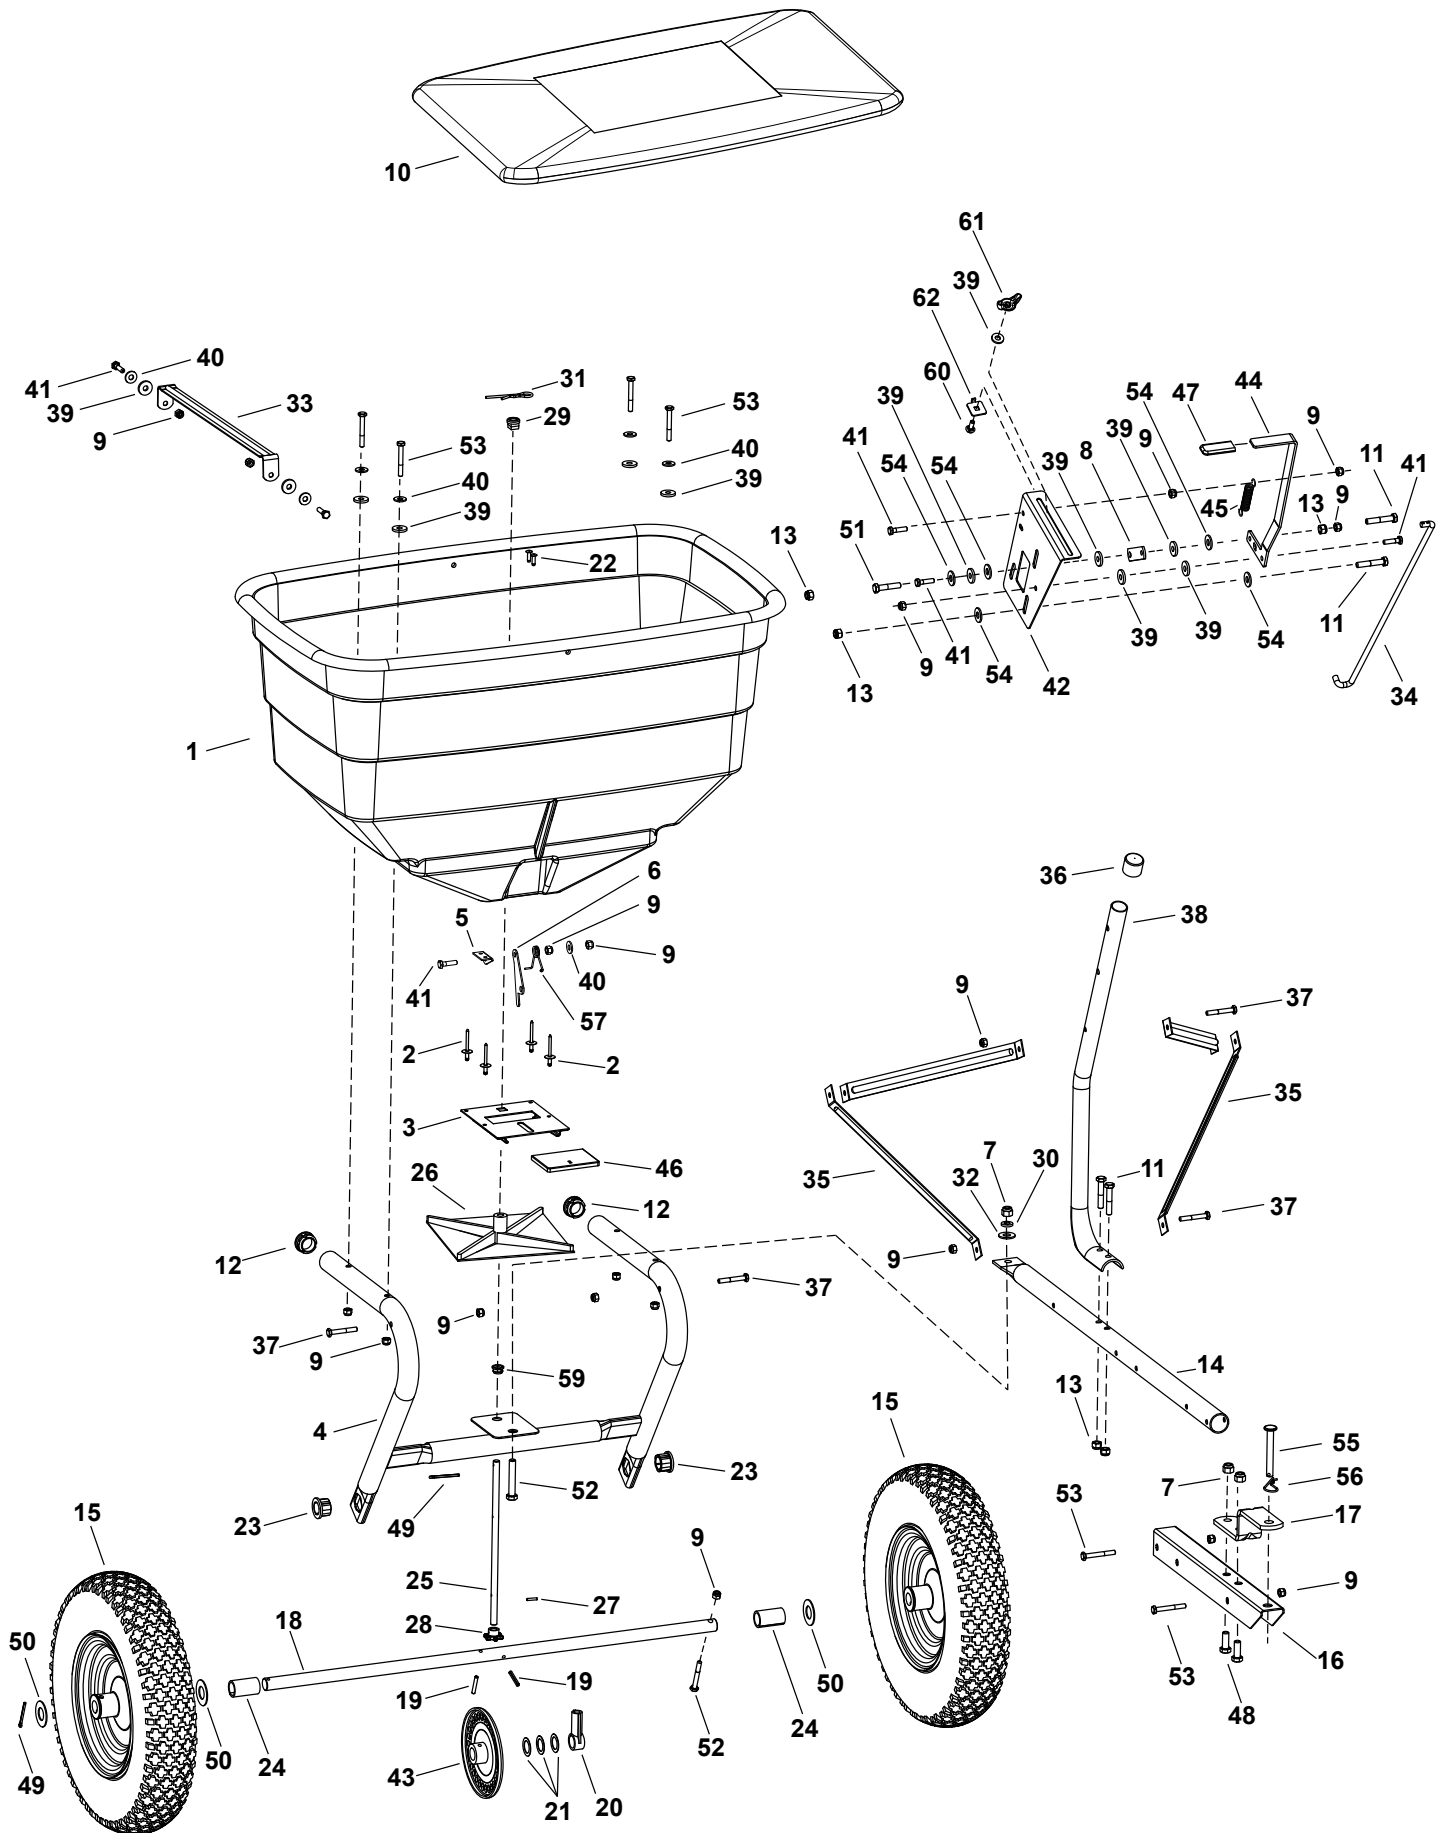

45-05122-131

45-05122-131

| REF | QTY | PART NO | DESCRIPTION | REF | QTY | PART NO | DESCRIPTION |
|-----|-----|----------|----------------------------|-----|-----|----------|------------------------------|
| 1 | 1 | 44480 | Hopper | 33 | 1 | 23697 | Hopper Strap |
| 2 | 4 | 41157 | Rivet, Stainless | 34 | 1 | 41549 | Flow Control Rod |
| 3 | 1 | 65129 | Guide Closure Assembly | 35 | 4 | 23525 | Hitch Brace |
| 4 | 1 | 68880 | Tube Frame Assembly | 36 | 1 | 44481 | Vinyl Cap |
| 5 | 1 | 23753 | Slide Gate Angle Bracket | 37 | 4 | 1509-69 | Hex Bolt, 1/4-20 x 1-3/4" |
| 6 | 1 | 23758 | Slide Gate Bracket | 38 | 1 | 48514 | Flow Control Mounting Tube |
| 7 | 3 | HA21362 | Nylock Hex Nut, 3/8-16 | 39 | 9 | 1543-69 | Nylon Washer |
| 8 | 1 | 24857 | Flow Control Link | 40 | 7 | 43088 | Flat Washer, 1/4" |
| 9 | 19 | 47189 | Nylock Hex Nut, 1/4-20 | 41 | 10 | 43661 | Hex Bolt, 1/4-20 x 1" |
| 10 | 1 | 40825 | Vinyl Cover | 42 | 1 | 24915 | Flow Control Mount Bracket |
| 11 | 4 | 43084 | Hex Bolt, 5/16-18 x 1-3/4" | 43 | 1 | 62474 | Gear Assembly |
| 12 | 2 | 47674 | Tube Plug | 44 | 1 | 24917 | Flow Control Arm |
| 13 | 8 | 47810 | Nylock Hex Nut, 5/16-18 | 45 | 1 | 43000 | Spring |
| 14 | 1 | 48864 | Hitch Tube | 46 | 1 | 23533 | Closure Plate |
| 15 | 2 | 41441 | Wheel | 47 | 1 | 43848 | Flow Control Arm Grip |
| 16 | 1 | 25080 | Hitch Extension Bracket | 48 | 2 | 43001 | Hex Bolt, 3/8-16 x 1" |
| 17 | 1 | 23014 | Hitch Bracket | 49 | 2 | 43093 | Cotter Pin, 1/8" x 1-1/2" |
| 18 | 1 | 25017 | Axle Shaft | 50 | 5 | 43009 | Flat Washer, 3/4" |
| 19 | 2 | 43851 | Spring Pin, 3/16 x 3-1/4" | 51 | 1 | 43085 | Hex Bolt, 5/16-18 x 1-1/2" |
| 20 | 1 | 43871 | Axle Shaft Bushing | 52 | 1 | HA180132 | Hex Bolt, 3/8-16 x 2-1/4" |
| 21 | 3 | 44008 | Flat Washer, .78" | 53 | 7 | 46699 | Hex Bolt, 1/4-20 x 2" |
| 22 | 2 | C-9M5732 | Rivet | 54 | 5 | 43081 | Washer, 5/16" |
| 23 | 2 | 47615 | Flange Bearing | 55 | 1 | 47623 | Hitch Pin |
| 24 | 2 | 48665 | Spacer Tube | 56 | 1 | 43343 | Hair Cotter Pin, 1/8" |
| 25 | 1 | 25305 | Sprocket Shaft | 57 | 1 | 44566 | Torsion Spring |
| 26 | 1 | 04367 | Spreader Impeller | 58 | 10 | 43661 | Hex Bolt, 1/4-20 x 1" |
| 27 | 1 | 43850 | Spring Pin, 1/8 x 5/8" | 59 | 1 | 42839 | Bushing, 3/8" |
| 28 | 1 | 44468 | 6 Tooth Sprocket | 60 | 1 | 44950 | Carriage Bolt, 1/4-20 x 3/4" |
| 29 | 1 | 44285 | Delrin Bushing | 61 | 1 | 47141 | Nylon Wing Nut |
| 30 | 1 | 43003 | Lock Washer, 3/8" | 62 | 1 | 27177 | Adjustable Stop |
| 31 | 1 | 48934 | Hairpin Agitator | | 1 | 45452 | Owners Manual |
| 32 | 1 | 43070 | Flat Washer, 3/8" | | | | |