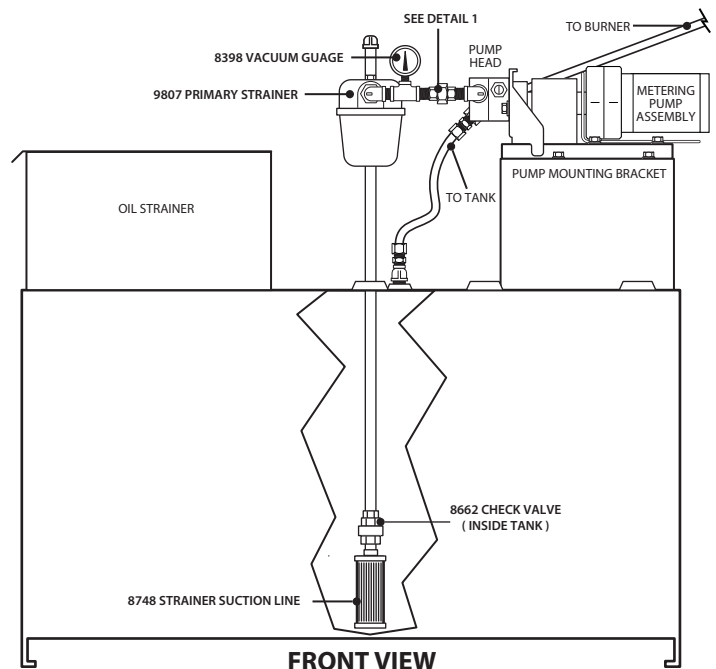

80 Gallon "Baby" Tank W/ Metering Pump

Quantity	Part Number	Description
1	5277	PIPE & JOINT COMPOUND
4	7043	SCREW 5/16-18 X1 HH CAP
4	7207	NUT 5/16 18 HEX
4	7417	WASHER 5/16 FLAT
4	7427	WASHER 5/16 X 19/32 X.078 LOCK
2	8185	PLUG PIPE 1/2" NPT STEEL
4	8186	NIPPLE CLOSE 1/2" NPT (STEEL)
1	8187	VALVE BALL 1/2" FPT X 1/2" FPT (BRS)
1	8475	NIPPLE CLOSE 3/8" NPT BLACK
1	8556	UNION 1/2" BLACK PIPE
2	8558	COUPLING REDUCING 1/2X1/4 BLK
1	8647	NIPPLE 1/4 CLOSE
1	8850	FITTING 1/2 COMP X 1/4 NPTBRAS
3	8902	STREET ELBOW 1/2" NPT
2	8904	BUSHING STEEL 1/2" NPT X 1" NPT
1	9412	TEE 1/2 X 1/4 X 1/2
1	8917	BRASS ELBOW 3/8 COMP x 1/4 NDT
1	8923	COPPER TUBE 3/8' x 20'
1	8557	NIPPLE 1/2" x 5-12"
1	8919	TEE 1/2" x 1/2" x 1/2"
1	8924	CAP 1/2"

DETAIL 1

DETAIL 2

TOP VIEW

BACK VIEW

FRONT VIEW