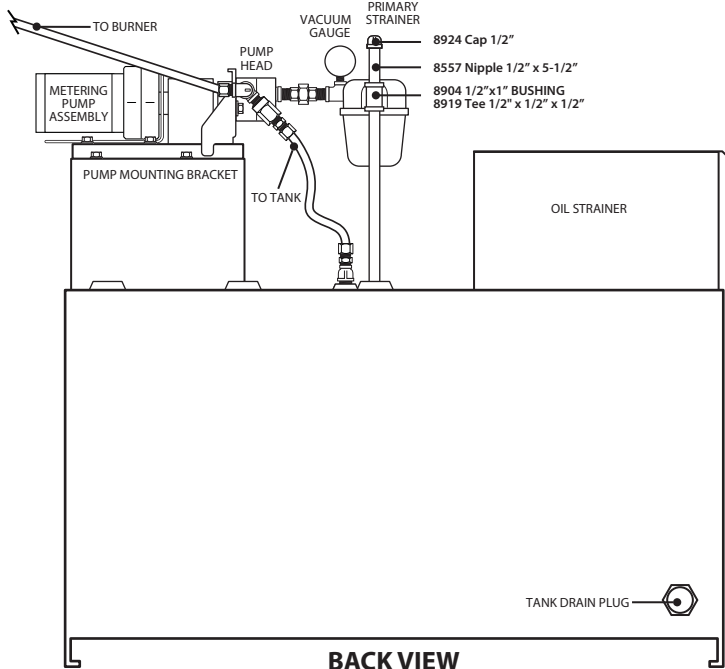

80 Gallon "Baby" Tank W/ Metering Pump

Quantity	Part Number	Description
1	5277	PIPE & JOINT COMPOUND
4	7043	SCREW 5/16-18 X1 HH CAP
4	7207	NUT 5/16 18 HEX
4	7417	WASHER 5/16 FLAT
4	7427	WASHER 5/16 X 19/32 X.078 LOCK
2	8185	PLUG PIPE 1/2" NPT STEEL
4	8186	NIPPLE CLOSE 1/2" NPT (STEEL)
1	8187	VALVE BALL 1/2" FPT X 1/2" FPT (BRS)
1	8475	NIPPLE CLOSE 3/8" NPT BLACK
1	8556	UNION 1/2" BLACK PIPE
2	8558	COUPLING REDUCING 1/2X1/4 BLK
1	8647	NIPPLE 1/4 CLOSE
1	8850	FITTING 1/2 COMP X 1/4 NPTBRAS
3	8902	STREET ELBOW 1/2" NPT
2	8904	BUSHING STEEL 1/2" NPT X 1" NPT
1	9412	TEE 1/2 X 1/4 X 1/2
1	8917	BRASS ELBOW 3/8 COMP x 1/4 NDT
1	8923	COPPER TUBE 3/8' x 20'
1	8557	NIPPLE 1/2" x 5-12"
1	8919	TEE 1/2" x 1/2" x 1/2"
1	8924	CAP 1/2"

DETAIL 1

DETAIL 2

TOP VIEW

BACK VIEW

FRONT VIEW