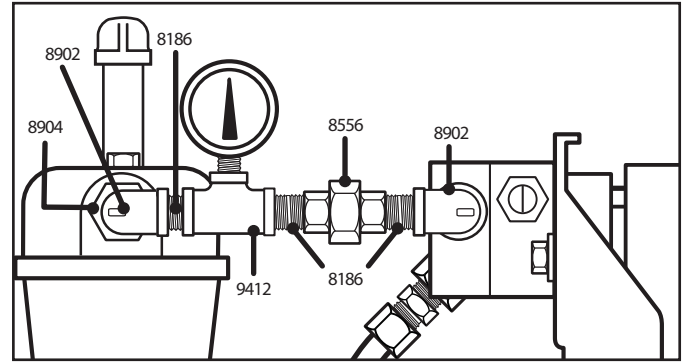

80 Gallon "Baby" Tank W/ Metering Pump

Quantity	Part Number	Description
1	5277	PIPE & JOINT COMPOUND
4	7043	SCREW 5/16-18 X1 HH CAP
4	7207	NUT 5/16 18 HEX
4	7417	WASHER 5/16 FLAT
4	7427	WASHER 5/16 X 19/32 X.078 LOCK
2	8185	PLUG PIPE 1/2" NPT STEEL
4	8186	NIPPLE CLOSE 1/2" NPT (STEEL)
1	8187	VALVE BALL 1/2" FPT X 1/2" FPT (BRS)
1	8475	NIPPLE CLOSE 3/8" NPT BLACK
1	8556	UNION 1/2" BLACK PIPE
2	8558	COUPLING REDUCING 1/2X1/4 BLK
1	8647	NIPPLE 1/4 CLOSE
1	8850	FITTING 1/2 COMP X 1/4 NPTBRAS
3	8902	STREET ELBOW 1/2" NPT
2	8904	BUSHING STEEL 1/2" NPT X 1" NPT
1	9412	TEE 1/2 X 1/4 X 1/2
1	8917	BRASS ELBOW 3/8 COMP x 1/4 NDT
1	8923	COPPER TUBE 3/8' x 20'
1	8557	NIPPLE 1/2" x 5-12"
1	8919	TEE 1/2" x 1/2" x 1/2"
1	8924	CAP 1/2"

DETAIL 1

DETAIL 2

TOP VIEW

BACK VIEW

FRONT VIEW