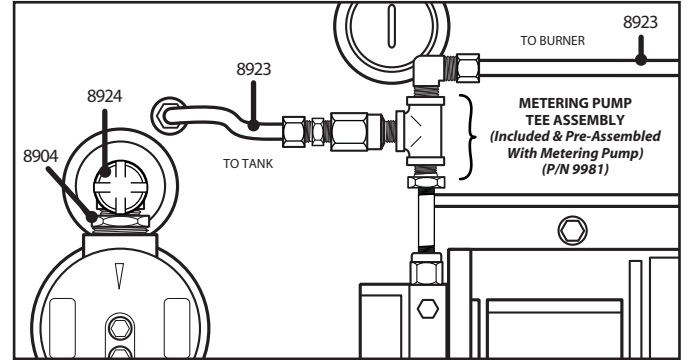

80 Gallon "Baby" Tank W/ Metering Pump

Quantity	Part Number	Description
1	5277	PIPE & JOINT COMPOUND
4	7043	SCREW 5/16-18 X1 HH CAP
4	7207	NUT 5/16 18 HEX
4	7417	WASHER 5/16 FLAT
4	7427	WASHER 5/16 X 19/32 X.078 LOCK
2	8185	PLUG PIPE 1/2" NPT STEEL
4	8186	NIPPLE CLOSE 1/2" NPT (STEEL)
1	8187	VALVE BALL 1/2" FPT X 1/2" FPT (BRS)
1	8475	NIPPLE CLOSE 3/8" NPT BLACK
1	8556	UNION 1/2" BLACK PIPE
2	8558	COUPLING REDUCING 1/2X1/4 BLK
1	8647	NIPPLE 1/4 CLOSE
1	8850	FITTING 1/2 COMP X 1/4 NPTBRAS
3	8902	STREET ELBOW 1/2" NPT
2	8904	BUSHING STEEL 1/2" NPT X 1" NPT
1	9412	TEE 1/2 X 1/4 X 1/2
1	8917	BRASS ELBOW 3/8 COMP x 1/4 NDT
1	8923	COPPER TUBE 3/8' x 20'
1	8557	NIPPLE 1/2" x 5-12"
1	8919	TEE 1/2" x 1/2" x 1/2"
1	8924	CAP 1/2"

DETAIL 1

DETAIL 2

TOP VIEW

BACK VIEW

FRONT VIEW