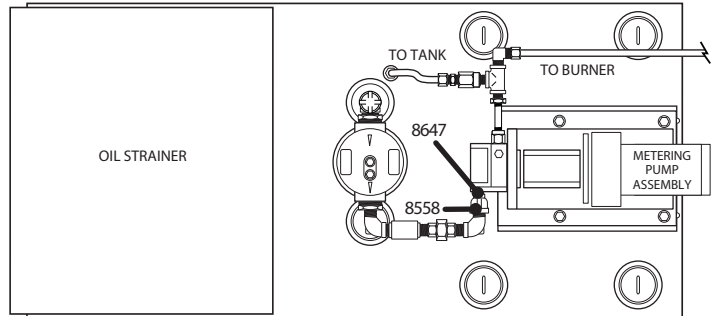

80 Gallon "Baby" Tank W/ Metering Pump

Quantity	Part Number	Description
1	5277	PIPE & JOINT COMPOUND
4	7043	SCREW 5/16-18 X1 HH CAP
4	7207	NUT 5/16 18 HEX
4	7417	WASHER 5/16 FLAT
4	7427	WASHER 5/16 X 19/32 X.078 LOCK
2	8185	PLUG PIPE 1/2" NPT STEEL
4	8186	NIPPLE CLOSE 1/2" NPT (STEEL)
1	8187	VALVE BALL 1/2" FPT X 1/2" FPT (BRS)
1	8475	NIPPLE CLOSE 3/8" NPT BLACK
1	8556	UNION 1/2" BLACK PIPE
2	8558	COUPLING REDUCING 1/2X1/4 BLK
1	8647	NIPPLE 1/4 CLOSE
1	8850	FITTING 1/2 COMP X 1/4 NPTBRAS
3	8902	STREET ELBOW 1/2" NPT
2	8904	BUSHING STEEL 1/2" NPT X 1" NPT
1	9412	TEE 1/2 X 1/4 X 1/2
1	8917	BRASS ELBOW 3/8 COMP x 1/4 NDT
1	8923	COPPER TUBE 3/8' x 20'
1	8557	NIPPLE 1/2" x 5-12"
1	8919	TEE 1/2" x 1/2" x 1/2"
1	8924	CAP 1/2"

DETAIL 1

DETAIL 2

TOP VIEW

BACK VIEW

FRONT VIEW