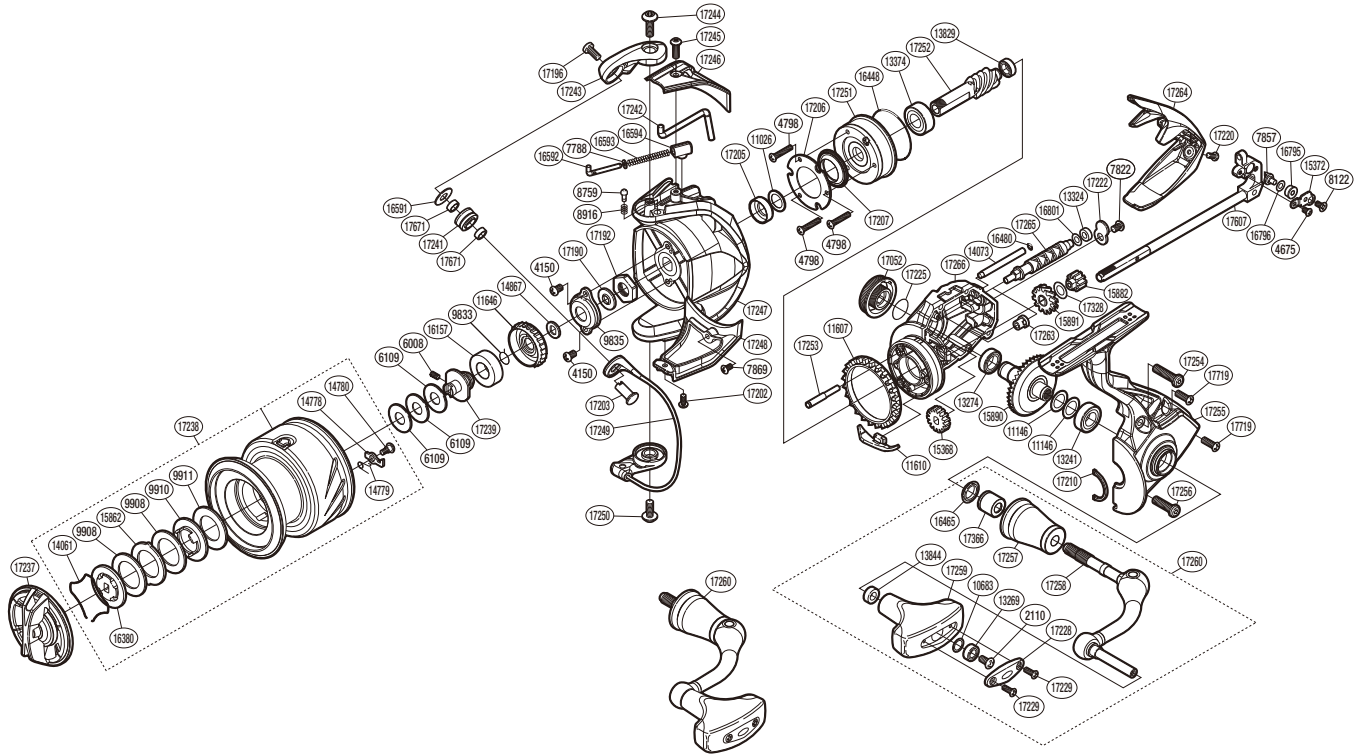

SHIMANO

STRADIC  A-RB

ST-4000XGFK

Please note that the number of adjusting washers may not be the same as shown in the exploded views. (51SE454011U) (Adjustment will vary with each individual product.)

Part No.	Description	Part No.	Description	Part No.	Description
RD 2110	Screw	RD14778	Drag Click	RD17225	O Ring
RD 4150	Screw	RD14779	Drag Click Spring	RD17228	Handle Knob I.D. Plate
RD 4675	Screw	RD14780	Screw	RD17237	Drag Knob
RD 4798	Screw	RD14867	Spool Support	RD17238	Spool Assembly
RD 5947	Screw	RD15368	Idle Gear	RD17239	Bearing Bushing
RD 6008	Set Screw	RD15372	Oscillating Pawl Cover	RD17241	Line Roller
RD 6109	Spool Washer	RD15862	Eared Washer	RD17242	Bail Trip Lever
RD 7788	Spring Guide (A) Support	RD15882	Idle Gear B (Small)	RD17243	Bail Arm
RD 7822	Screw	RD15890	Drive Gear	RD17245	Screw
RD 7857	Oscillating Pawl	RD15891	Idle Gear B (Large)	RD17246	Bail Spring Cover
RD 7869	Screw	RD16157	Spool Bushing	RD17247	Rotor
RD 8122	Screw	RD16380	Key Washer	RD17248	Bail Hold Support Guard
RD 8759	Click Pin	RD16448	O Ring	RD17249	Bail Assembly
RD 8916	Click Spring	RD16465	Handle Shaft Seal	RD17250	Screw
RD 9833	Ratchet Spring	RD16480	O Ring	RD17251	Roller Clutch Assembly
RD 9835	Rotor Nut Lock Plate	RD16591	Line Roller Plate	RD17252	Pinion Gear
RD 9908	Drag Washer	RD16592	Bail Spring Guide A	RD17253	Idle Gear B Shaft
RD 9910	Key Washer	RD16593	Bail Spring	RD17254	Screw
RD 9911	Drag Washer	RD16594	Bail Spring Seat	RD17255	Side Cover
RD10683	Washer	RD16795	Oscillating Slider Bushing	RD17256	Screw
RD11026	Washer	RD16796	Spacer	RD17257	Handle Shaft Cover
RD11146	Washer	RD16801	Washer	RD17258	Handle Shank Assembly
RD11607	Friction Ring	RD17052	Handle Screw Cap	RD17259	Handle Knob
RD11610	Bail Trip Strike	RD17190	Bearing Water Proof	RD17260	Handle Assembly
RD11646	Drag Click Ratchet	RD17192	Rotor Nut	RD17263	Worm Bushing (Front)
RD13241	Ball Bearing	RD17196	Screw	RD17264	Rear Protector
RD13269	Ball Bearing	RD17202	Screw	RD17265	Worm Shaft
RD13274	Ball Bearing	RD17203	Line Roller Support	RD17266	Body
RD13324	Worm Bushing	RD17205	Rotor Ring	RD17269	Screw
RD13374	Ball Bearing	RD17206	Roller Clutch Reinforce	RD17328	Washer
RD13829	Ball Bearing	RD17207	Roller Clutch Water Proof	RD17366	Handle Shaft Cover B
RD13844	Handle Knob Bushing	RD17210	Flange Water Proof	RD17607	Main Shaft Assembly
RD14061	Drag Washers Retainer	RD17220	Screw	RD17671	Bearing Spacer
RD14073	Oscillating Guide	RD17222	Worm Shaft Retainer	RD17719	Screw