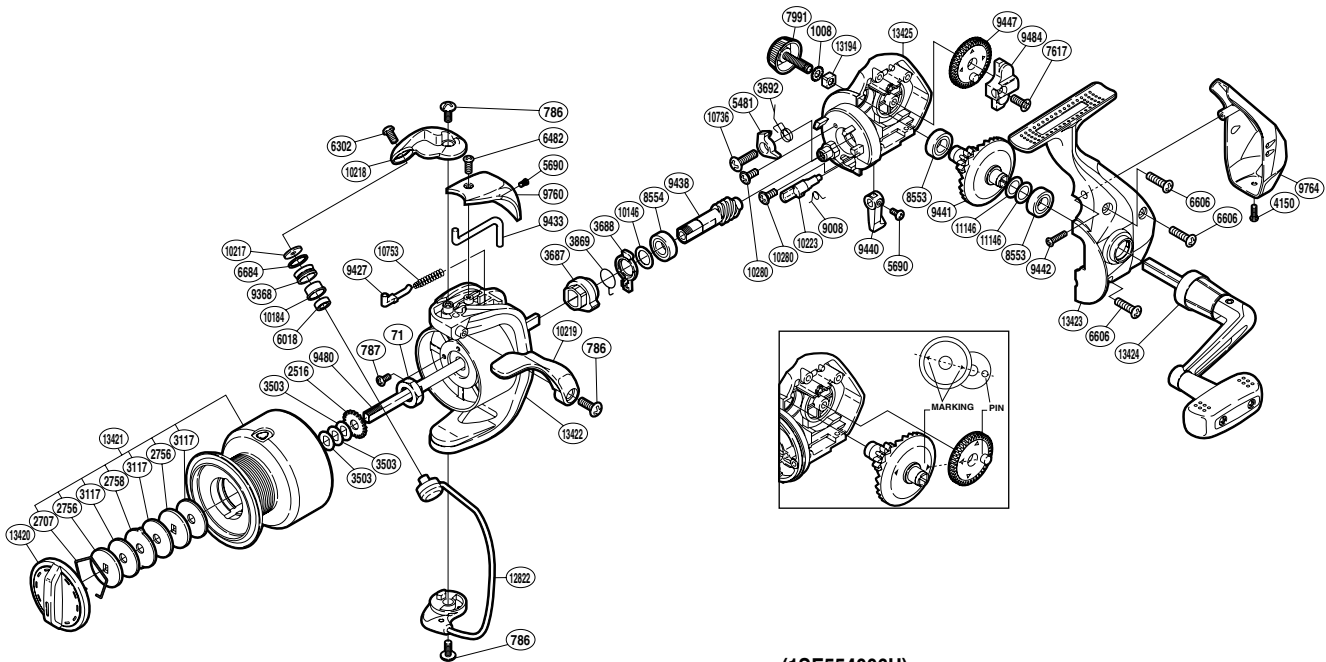

SHIMANO

SYNCOPATE

SC-4000FG

(1SE554006U)

Please note that the number of adjusting washers may not be the same as shown in the exploded views. (Adjustment will vary with each individual product.)

Part No.	Description	Part No.	Description	Part No.	Description
RD 0071	Rotor Nut	RD 6482	Screw	RD 9764	Rear Protector
RD 0786	Screw	RD 6606	Screw	RD10146	Washer
RD 0787	Screw	RD 6684	Line Roller Spacer	RD10184	Line Roller Bushing
RD 1008	Handle Lock Washer	RD 7617	Screw	RD10217	Line Roller Washer
RD 2516	Spool Support	RD 7991	Handle Screw Cap	RD10218	Bail Arm
RD 2707	Drag Washers Retainer	RD 8553	Ball Bearing	RD10219	Quick-Fire II Trigger
RD 2756	Key Washer	RD 8554	Ball Bearing	RD10223	Anti-Reverse Cam
RD 2758	Eared Washer	RD 9008	Anti-Reverse Cam Spring	RD10280	Screw
RD 3117	Drag Washer	RD 9368	Line Roller	RD10736	Screw
RD 3503	Spool Washer	RD 9427	Bail Spring Guide	RD10753	Bail Spring
RD 3687	Anti-Reverse Ratchet	RD 9433	Bail Trip Lever	RD11146	Washer
RD 3688	Anti-Reverse Lock Out	RD 9438	Pinion Gear	RD12822	Bail Assembly
RD 3692	Anti-Reverse Pawl Spring	RD 9440	Anti-Reverse Lever	RD13194	Handle Screw Lock
RD 3869	Anti-Reverse Lock Out Spring	RD 9441	Drive Gear	RD13420	Drag Knob
RD 4150	Screw	RD 9442	Screw	RD13421	Spool Assembly
RD 5481	Anti-Reverse Pawl	RD 9447	Oscillating Gear	RD13422	Rotor
RD 5690	Screw	RD 9480	Main Shaft	RD13423	Side Cover
RD 6018	Ball Bearing	RD 9484	Oscillating Slider	RD13424	Handle Assembly
RD 6302	Screw	RD 9760	Bail Spring Cover	RD13425	Body