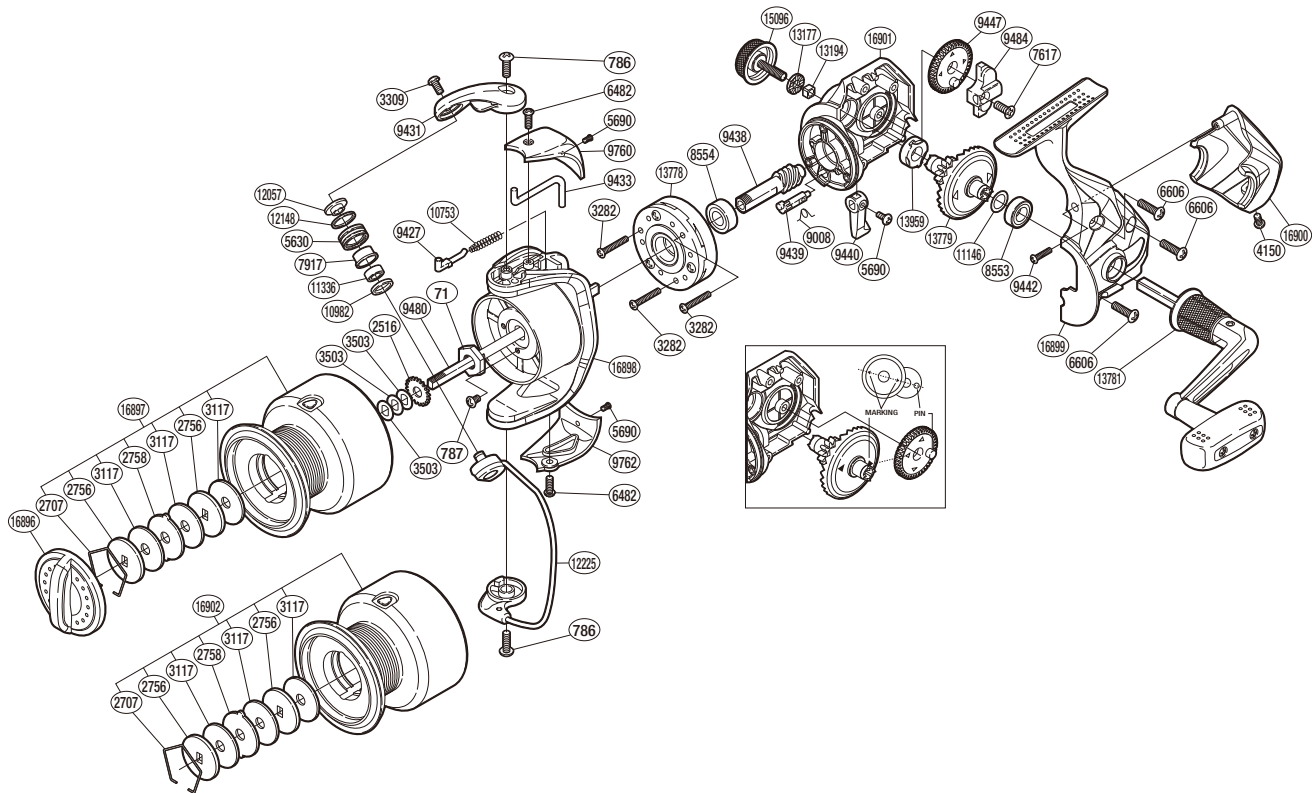

SHIMANO

NEXAVE

NEX4000FD

(51SG714004G)
Please note that the number of adjusting washers may not be the same as shown in the exploded views. (Adjustment will vary with each individual product.)

Part No.	Description	Part No.	Description	Part No.	Description
RD 0071	Rotor Nut	RD 8554	Ball Bearing	RD12148	Line Roller Spacer
RD 0786	Screw	RD 9008	Anti-Reverse Cam Spring	RD12225	Bail Assembly
RD 0787	Screw	RD 9427	Bail Spring Guide	RD13177	Handle Screw Cap Spacer
RD 2516	Spool Support	RD 9431	Bail Arm	RD13194	Handle Screw Lock
RD 2707	Drag Washers Retainer	RD 9433	Bail Trip Lever	RD13778	Roller Clutch Assembly
RD 2756	Key Washer	RD 9438	Pinion Gear	RD13779	Drive Gear
RD 2758	Eared Washer	RD 9439	Anti-Reverse Cam	RD13781	Handle Assembly
RD 3117	Drag Washer	RD 9440	Anti-Reverse Lever	RD13959	Drive Gear Bushing
RD 3282	Screw	RD 9442	Screw	RD15096	Handle Screw Cap
RD 3309	Screw	RD 9447	Oscillating Gear	RD16896	Drag Knob
RD 3503	Spool Washer	RD 9480	Main Shaft	RD16897	Spool Assembly
RD 4150	Screw	RD 9484	Oscillating Slider	RD16898	Rotor
RD 5630	Line Roller	RD 9760	Bail Spring Cover	RD16899	Side Cover
RD 5690	Screw	RD 9762	Bail Hold Support Guard	RD16900	Rear Protector
RD 6482	Screw	RD10753	Bail Spring	RD16901	Body
RD 6606	Screw	RD10982	Bearing Spacer		
RD 7617	Screw	RD11146	Washer		
RD 7917	Line Roller Bushing	RD11336	Ball Bearing		
RD 8553	Ball Bearing	RD12057	Line Roller Washer	RD16902	Spare Spool Assembly