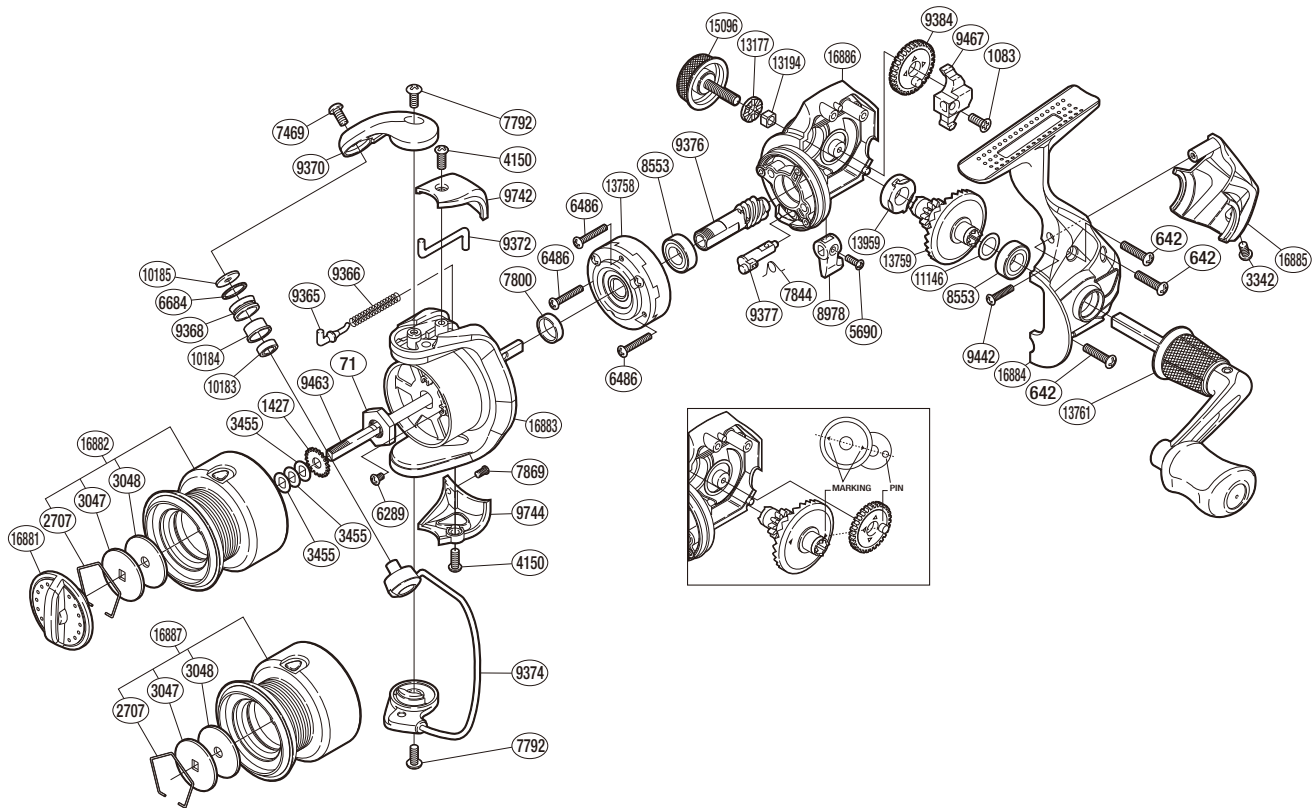

SHIMANO

NEXAVE

NEX1000FD

(51SG711004G)
Please note that the number of adjusting washers may not be the same as shown in the exploded views. (Adjustment will vary with each individual product.)

Part No.	Description	Part No.	Description	Part No.	Description
RD 0071	Rotor Nut	RD 7869	Screw	RD10184	Line Roller Bushing
RD 0642	Screw	RD 8553	Ball Bearing	RD10185	Line Roller Washer
RD 1083	Screw	RD 8978	Anti-Reverse Lever	RD11146	Washer
RD 1427	Spool Support	RD 9365	Bail Spring Guide	RD13177	Handle Screw Cap Spacer
RD 2707	Drag Washers Retainer	RD 9366	Bail Spring	RD13194	Handle Screw Lock
RD 3047	Key Washer	RD 9368	Line Roller	RD13758	Roller Clutch Assembly
RD 3048	Drag Washer	RD 9370	Bail Arm	RD13759	Drive Gear
RD 3342	Screw	RD 9372	Bail Trip Lever	RD13761	Handle Assembly
RD 3455	Spool Washer	RD 9374	Bail Assembly	RD13959	Drive Gear Bushing
RD 4150	Screw	RD 9376	Pinion Gear	RD15096	Handle Screw Cap
RD 5690	Screw	RD 9377	Anti-Reverse Cam	RD16881	Drag Knob
RD 6289	Screw	RD 9384	Oscillating Gear	RD16882	Spool Assembly
RD 6486	Screw	RD 9442	Screw	RD16883	Rotor
RD 6684	Line Roller Spacer	RD 9463	Main Shaft	RD16884	Side Cover
RD 7469	Screw	RD 9467	Oscillating Slider	RD16885	Rear Protector
RD 7792	Screw	RD 9742	Bail Spring Cover	RD16886	Body
RD 7800	Rotor Ring	RD 9744	Bail Hold Support Guard		
RD 7844	Anti-Reverse Cam Spring	RD10183	Ball Bearing	RD16887	Spare Spool Assembly