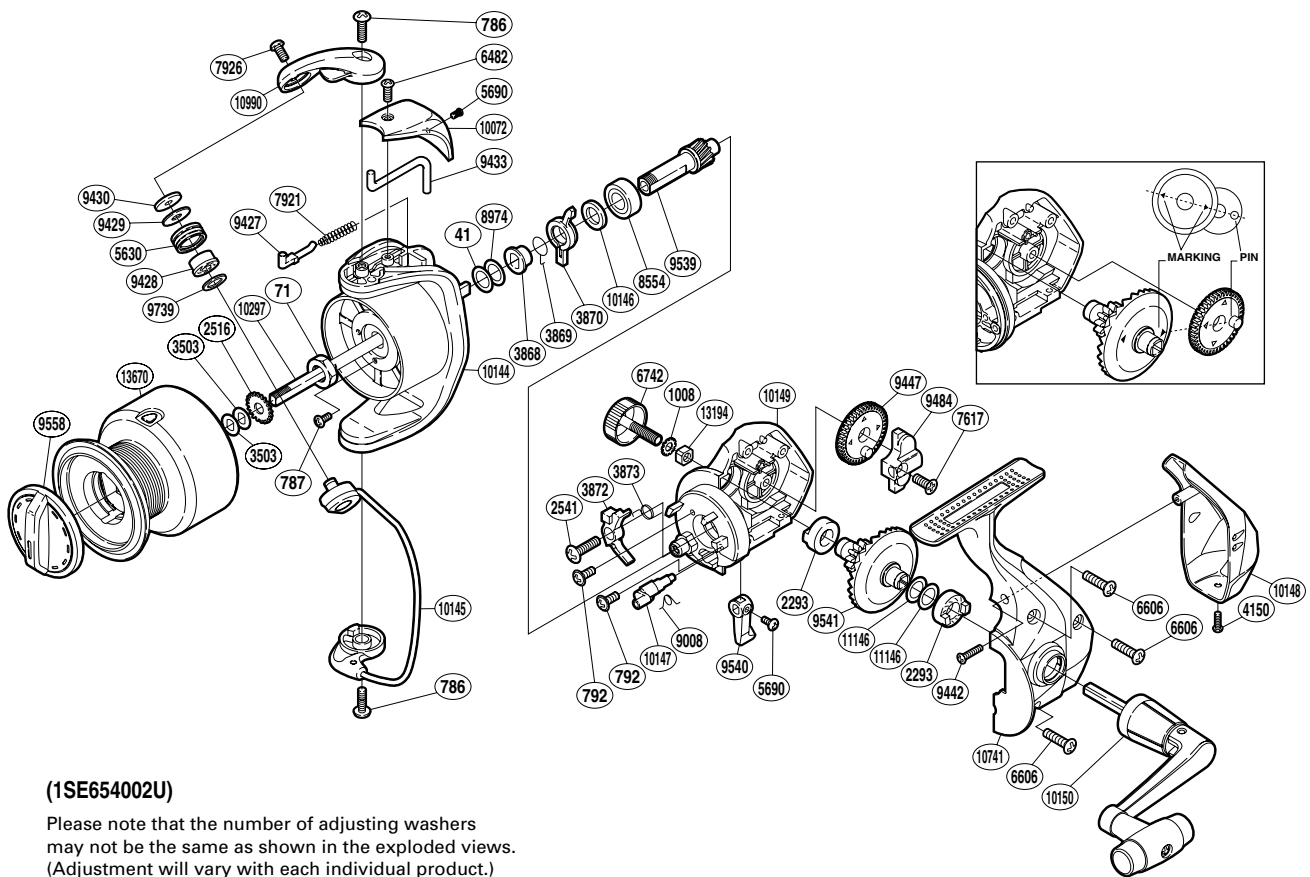

SHIMANO

FX

FX-4000FB

(1SE654002U)

Please note that the number of adjusting washers may not be the same as shown in the exploded views. (Adjustment will vary with each individual product.)

Part No.	Description	Part No.	Description	Part No.	Description
RD 0041	Washer	RD 6482	Screw	RD 9540	Anti-Reverse Lever
RD 0071	Rotor Nut	RD 6606	Screw	RD 9541	Drive Gear
RD 0786	Screw	RD 6742	Handle Screw Cap	RD 9558	Drag Knob
RD 0787	Screw	RD 7617	Screw	RD 9739	Bearing Spacer
RD 0792	Screw	RD 7921	Bail Spring	RD10072	Bail Spring Cover
RD 1008	Handle Lock Washer	RD 7926	Screw	RD10144	Rotor
RD 2293	Drive Gear Bushing	RD 8554	Ball Bearing	RD10145	Bail Assembly
RD 2516	Spool Support	RD 8974	Washer	RD10146	Washer
RD 2541	Screw	RD 9008	Anti-Reverse Cam Spring	RD10147	Anti-Reverse Cam
RD 3503	Spool Washer	RD 9427	Bail Spring Guide	RD10148	Rear Protector
RD 3868	Lock Out Spring Holder	RD 9428	Line Roller Bushing	RD10149	Body
RD 3869	Anti-Reverse Lock Out Spring	RD 9429	Line Roller Spacer	RD10150	Handle Assembly
RD 3870	Anti-Reverse Lock Out	RD 9430	Line Roller Washer	RD10297	Main Shaft
RD 3872	Anti-Reverse Pawl	RD 9433	Bail Trip Lever	RD10741	Side Cover
RD 3873	Anti-Reverse Pawl Spring	RD 9442	Screw	RD10990	Bail Arm
RD 4150	Screw	RD 9447	Oscillating Gear	RD11146	Washer
RD 5630	Line Roller	RD 9484	Oscillating Slider	RD13194	Handle Screw Lock
RD 5690	Screw	RD 9539	Pinion Gear	RD13670	Spool Assembly