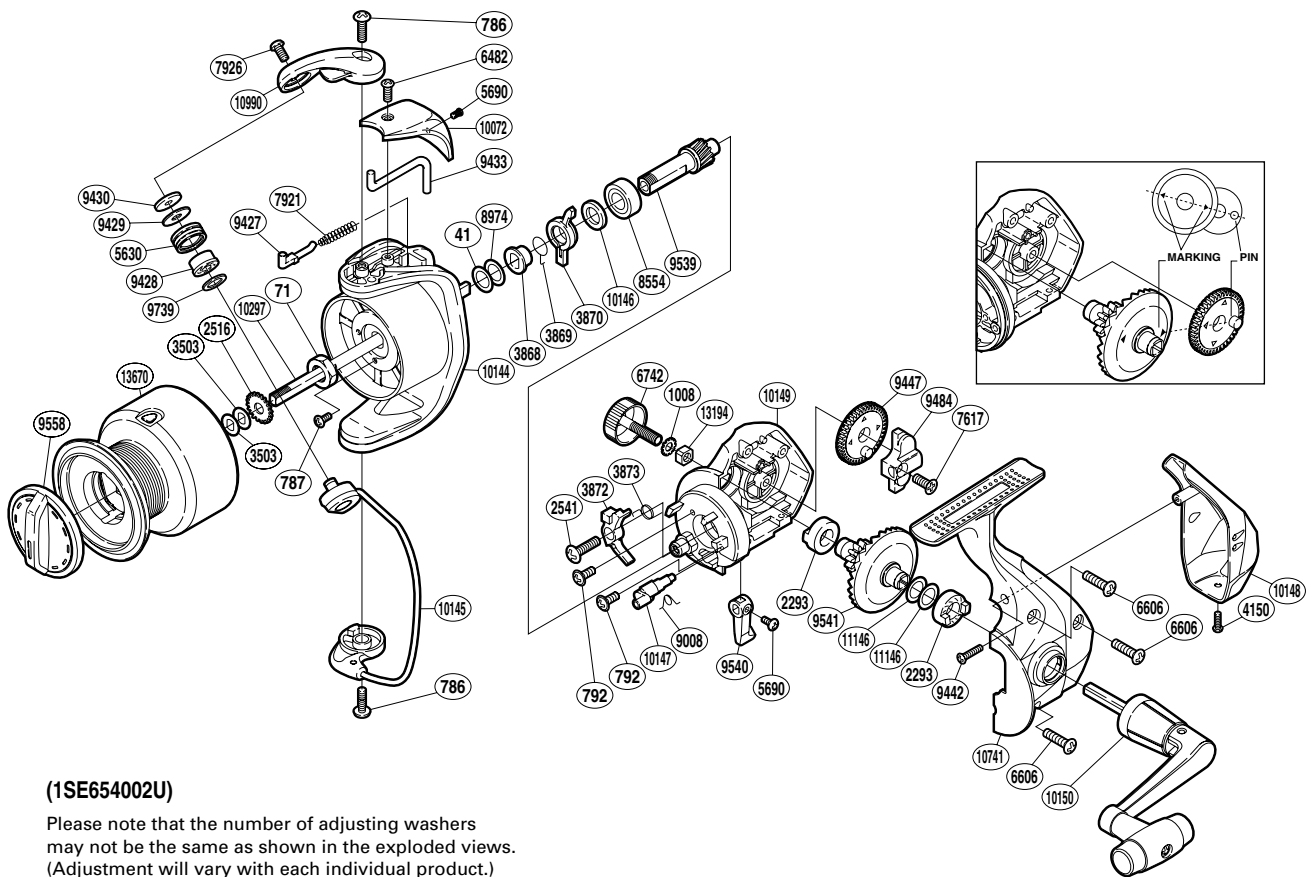

SHIMANO

FX

FX-4000FB

(1SE654002U)

Please note that the number of adjusting washers may not be the same as shown in the exploded views. (Adjustment will vary with each individual product.)

Part No.	Description	Part No.	Description	Part No.	Description
RD 0041	Washer	RD 6482	Screw	RD 9540	Anti-Reverse Lever
RD 0071	Rotor Nut	RD 6606	Screw	RD 9541	Drive Gear
RD 0786	Screw	RD 6742	Handle Screw Cap	RD 9558	Drag Knob
RD 0787	Screw	RD 7617	Screw	RD 9739	Bearing Spacer
RD 0792	Screw	RD 7921	Bail Spring	RD10072	Bail Spring Cover
RD 1008	Handle Lock Washer	RD 7926	Screw	RD10144	Rotor
RD 2293	Drive Gear Bushing	RD 8554	Ball Bearing	RD10145	Bail Assembly
RD 2516	Spool Support	RD 8974	Washer	RD10146	Washer
RD 2541	Screw	RD 9008	Anti-Reverse Cam Spring	RD10147	Anti-Reverse Cam
RD 3503	Spool Washer	RD 9427	Bail Spring Guide	RD10148	Rear Protector
RD 3868	Lock Out Spring Holder	RD 9428	Line Roller Bushing	RD10149	Body
RD 3869	Anti-Reverse Lock Out Spring	RD 9429	Line Roller Spacer	RD10150	Handle Assembly
RD 3870	Anti-Reverse Lock Out	RD 9430	Line Roller Washer	RD10297	Main Shaft
RD 3872	Anti-Reverse Pawl	RD 9433	Bail Trip Lever	RD10741	Side Cover
RD 3873	Anti-Reverse Pawl Spring	RD 9442	Screw	RD10990	Bail Arm
RD 4150	Screw	RD 9447	Oscillating Gear	RD11146	Washer
RD 5630	Line Roller	RD 9484	Oscillating Slider	RD13194	Handle Screw Lock
RD 5690	Screw	RD 9539	Pinion Gear	RD13670	Spool Assembly