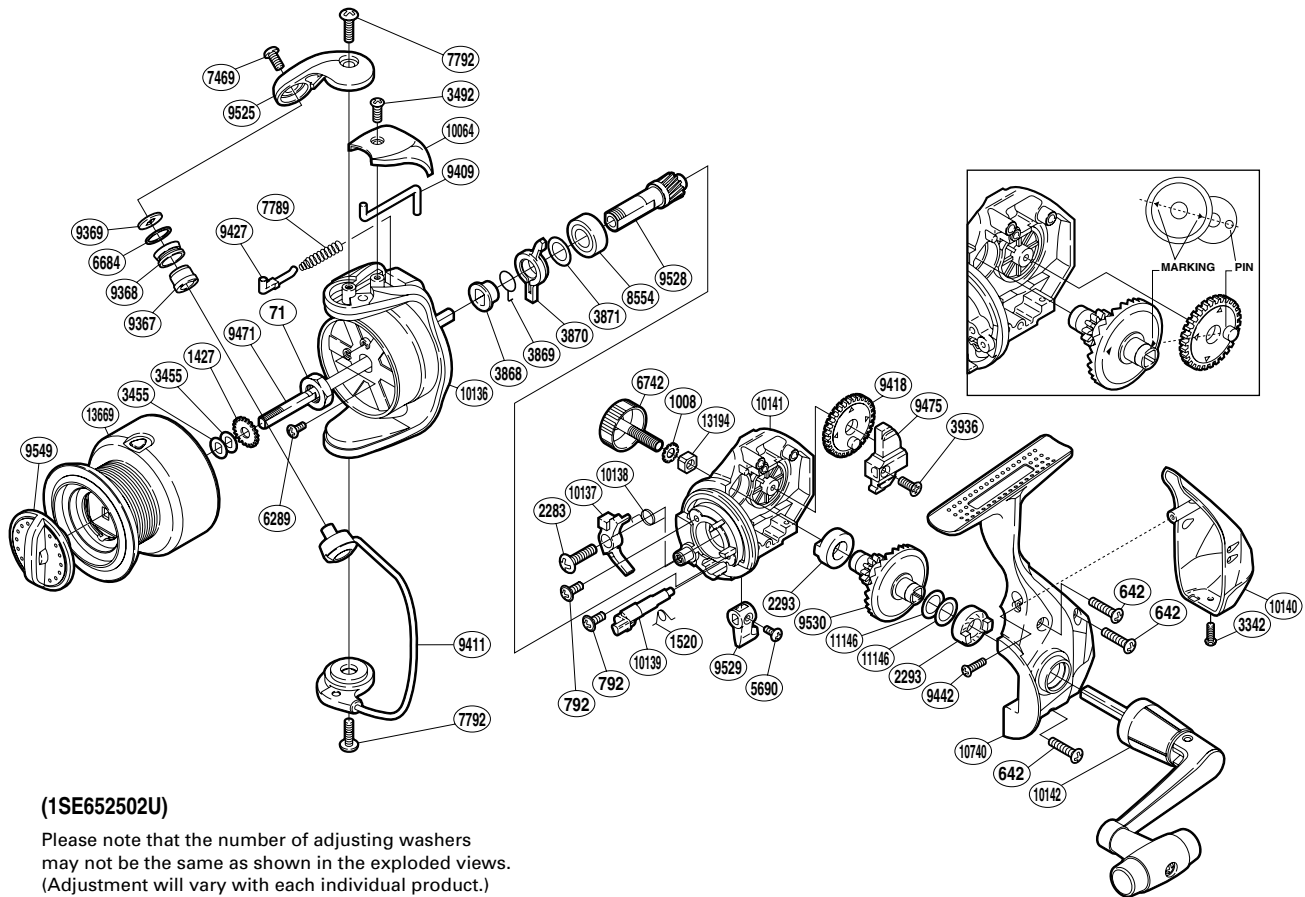

### FX-2500FB

(1SE652502U)

Please note that the number of adjusting washers may not be the same as shown in the exploded views. (Adjustment will vary with each individual product.)

Part No.	Description	Part No.	Description	Part No.	Description
RD 0071	Rotor Nut	RD 6289	Screw	RD 9525	Bail Arm
RD 0642	Screw	RD 6684	Line Roller Spacer	RD 9528	Pinion Gear
RD 0792	Screw	RD 6742	Handle Screw Cap	RD 9529	Anti-Reverse Lever
RD 1008	Handle Lock Washer	RD 7469	Screw	RD 9530	Drive Gear
RD 1427	Spool Support	RD 7789	Bail Spring	RD 9549	Drag Knob
RD 1520	Anti-Reverse Cam Spring	RD 7792	Screw	RD10064	Bail Spring Cover
RD 2283	Screw	RD 8554	Ball Bearing	RD10136	Rotor
RD 2293	Drive Gear Bushing	RD 9367	Line Roller Bushing	RD10137	Anti-Reverse Pawl
RD 3342	Screw	RD 9368	Line Roller	RD10138	Anti-Reverse Pawl Spring
RD 3455	Spool Washer	RD 9369	Line Roller Washer	RD10139	Anti-Reverse Cam
RD 3492	Screw	RD 9409	Bail Trip Lever	RD10140	Rear Protector
RD 3868	Lock Out Spring Holder	RD 9411	Bail Assembly	RD10141	Body
RD 3869	Anti-Reverse Lock Out Spring	RD 9418	Oscillating Gear	RD10142	Handle Assembly
RD 3870	Anti-Reverse Lock Out	RD 9427	Bail Spring Guide	RD10740	Side Cover
RD 3871	Washer	RD 9442	Screw	RD11146	Washer
RD 3936	Screw	RD 9471	Main Shaft	RD13194	Handle Screw Lock
RD 5690	Screw	RD 9475	Oscillating Slider	RD13669	Spool Assembly