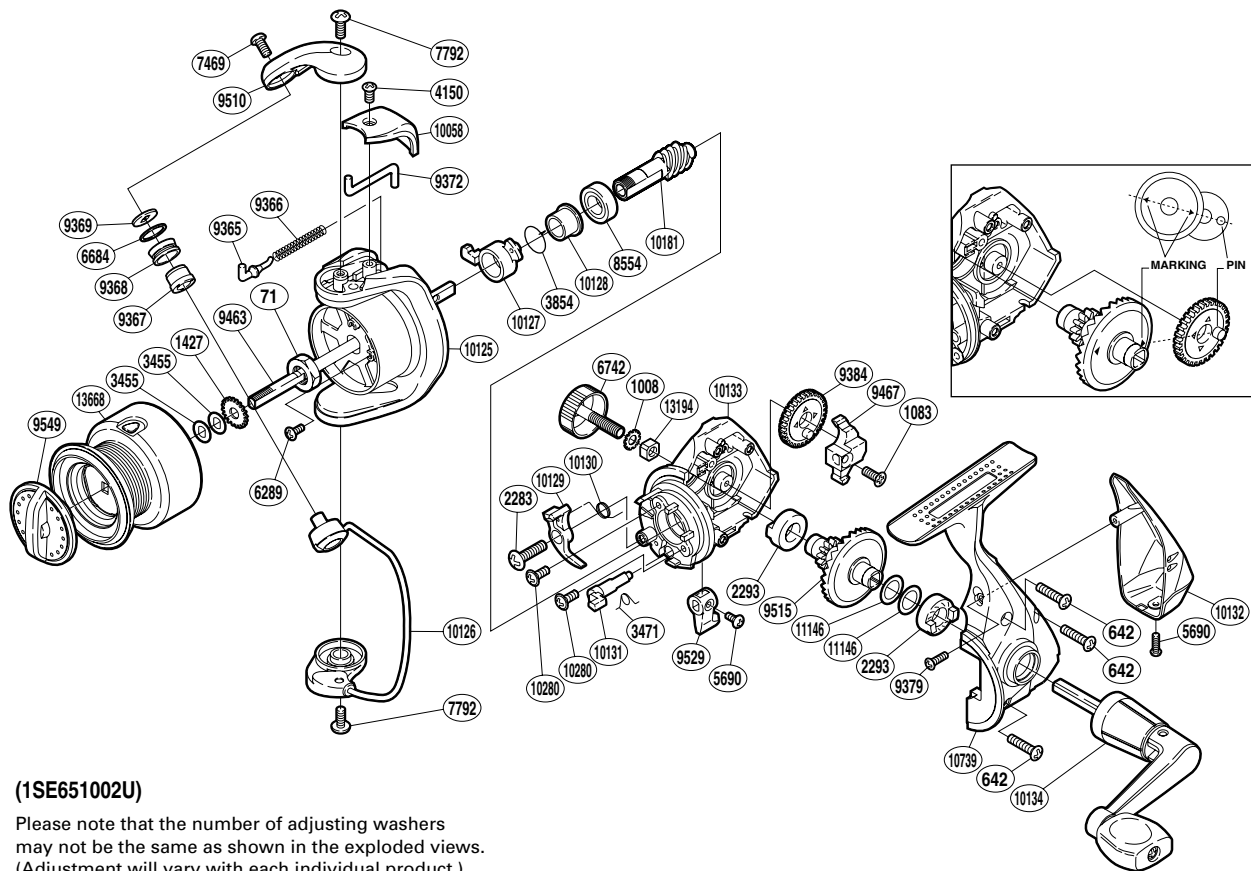

### FX-1000FB

(1SE651002U)

Please note that the number of adjusting washers may not be the same as shown in the exploded views. (Adjustment will vary with each individual product.)

Part No.	Description	Part No.	Description	Part No.	Description
RD 0071	Rotor Nut	RD 8554	Ball Bearing	RD10126	Bail Assembly
RD 0642	Screw	RD 9365	Bail Spring Guide	RD10127	Anti-Reverse Lock Out
RD 1008	Handle Lock Washer	RD 9366	Bail Spring	RD10128	Lock Out Spring Holder
RD 1083	Screw	RD 9367	Line Roller Bushing	RD10129	Anti-Reverse Pawl
RD 1427	Spool Support	RD 9368	Line Roller	RD10130	Anti-Reverse Pawl Spring
RD 2283	Screw	RD 9369	Line Roller Washer	RD10131	Anti-Reverse Cam
RD 2293	Drive Gear Bushing	RD 9372	Bail Trip Lever	RD10132	Rear Protector
RD 3455	Spool Washer	RD 9379	Screw	RD10133	Body
RD 3471	Anti-Reverse Cam Spring	RD 9384	Oscillating Gear	RD10134	Handle Assembly
RD 3854	Anti-Reverse Lock Out Spring	RD 9463	Main Shaft	RD10181	Pinion Gear
RD 4150	Screw	RD 9467	Oscillating Slider	RD10280	Screw
RD 5690	Screw	RD 9510	Bail Arm	RD10739	Side Cover
RD 6289	Screw	RD 9515	Drive Gear	RD11146	Washer
RD 6684	Line Roller Spacer	RD 9529	Anti-Reverse Lever	RD13194	Handle Screw Lock
RD 6742	Handle Screw Cap	RD 9549	Drag Knob	RD13668	Spool Assembly
RD 7469	Screw	RD10058	Bail Spring Cover		
RD 7792	Screw	RD10125	Rotor		