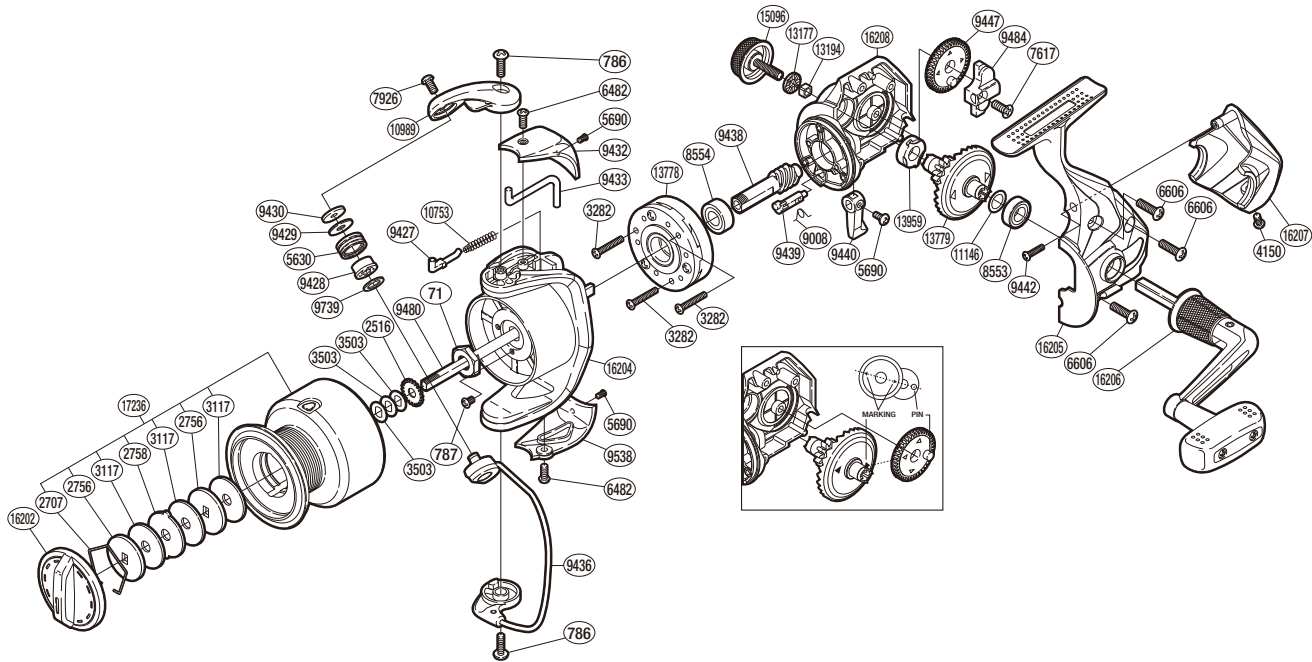

# SHIMANO

CATANA S A-RB

CAT-4000FC

Please note that the number of adjusting washers may not be the same as shown in the exploded views. (Adjustment will vary with each individual product.)

(51SG814002U)

| Part No. | Description           | Part No. | Description             | Part No. | Description             |
|----------|-----------------------|----------|-------------------------|----------|-------------------------|
| RD 0071  | Rotor Nut             | RD 8554  | Ball Bearing            | RD10753  | Bail Spring             |
| RD 0786  | Screw                 | RD 9008  | Anti-Reverse Cam Spring | RD10989  | Bail Arm                |
| RD 0787  | Screw                 | RD 9427  | Bail Spring Guide       | RD11146  | Washer                  |
| RD 2516  | Spool Support         | RD 9428  | Line Roller Bushing     | RD13177  | Handle Screw Cap Spacer |
| RD 2707  | Drag Washers Retainer | RD 9429  | Line Roller Spacer      | RD13194  | Handle Screw Lock       |
| RD 2756  | Key Washer            | RD 9430  | Line Roller Washer      | RD13778  | Roller Clutch Assembly  |
| RD 2758  | Eared Washer          | RD 9432  | Bail Spring Cover       | RD13779  | Drive Gear              |
| RD 3117  | Drag Washer           | RD 9433  | Bail Trip Lever         | RD13959  | Drive Gear Bushing      |
| RD 3282  | Screw                 | RD 9436  | Bail Assembly           | RD15096  | Handle Screw Cap        |
| RD 3503  | Spool Washer          | RD 9438  | Pinion Gear             | RD16202  | Drag Knob               |
| RD 4150  | Screw                 | RD 9439  | Anti-Reverse Cam        | RD16204  | Rotor                   |
| RD 5630  | Line Roller           | RD 9440  | Anti-Reverse Lever      | RD16205  | Side Cover              |
| RD 5690  | Screw                 | RD 9442  | Screw                   | RD16206  | Handle Assembly         |
| RD 6482  | Screw                 | RD 9447  | Oscillating Gear        | RD16207  | Rear Protector          |
| RD 6606  | Screw                 | RD 9480  | Main Shaft              | RD16208  | Body                    |
| RD 7617  | Screw                 | RD 9484  | Oscillating Slider      | RD17236  | Spool Assembly          |
| RD 7926  | Screw                 | RD 9538  | Bail Hold Support Guard |          |                         |
| RD 8553  | Ball Bearing          | RD 9739  | Bearing Spacer          |          |                         |