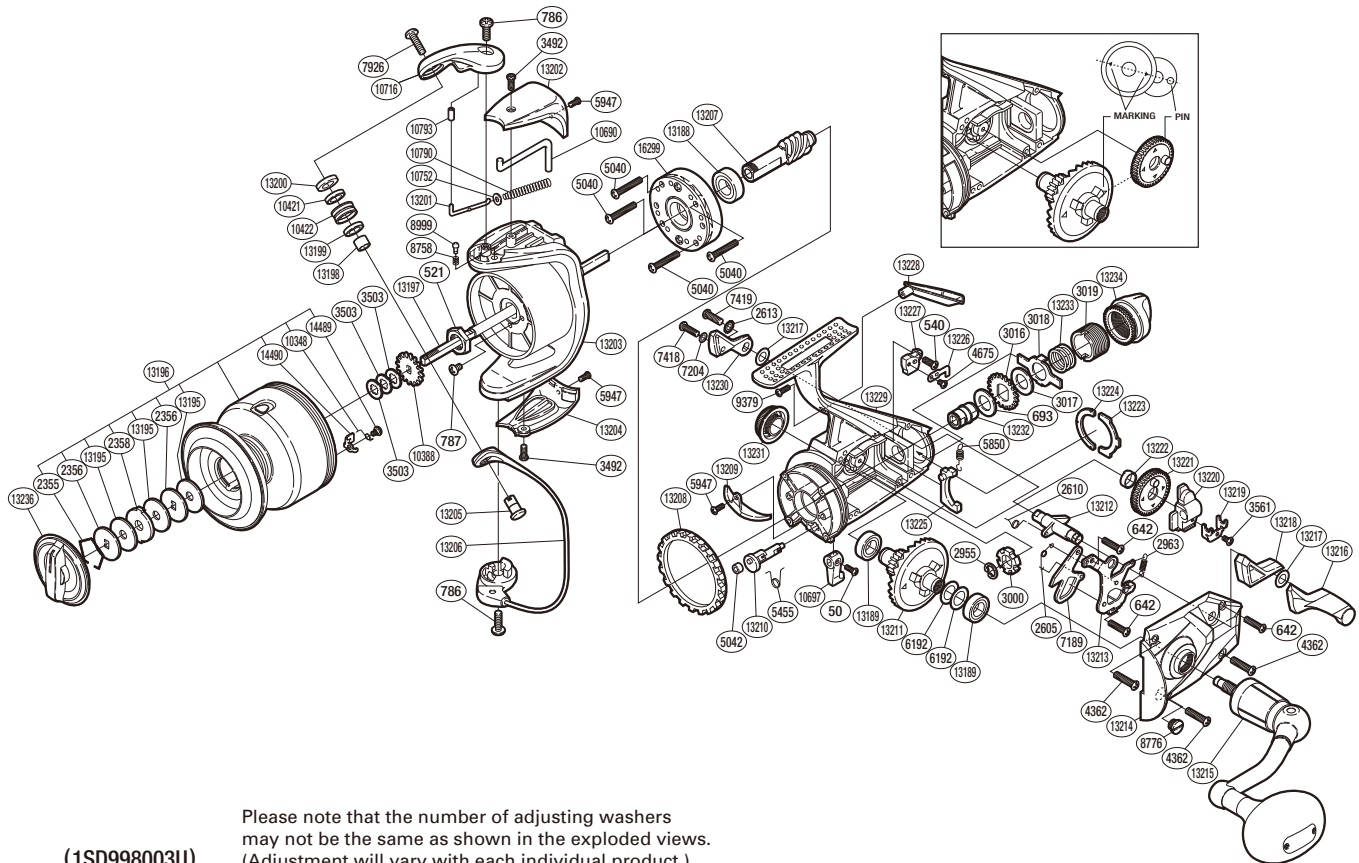

SHIMANO

BAITRUNNER SA-RB

BTR-8000D

Part No.	Description	Part No.	Description	Part No.	Description
RD 0050	Screw	RD 7204	Lock Washer	RD13207	Pinion Gear
RD 0521	Rotor Nut	RD 7418	Screw	RD13208	Friction Ring
RD 0540	Screw	RD 7419	Screw	RD13209	Bail Trip Strike
RD 0642	Screw	RD 7926	Screw	RD13210	Anti-Reverse Cam
RD 0693	Free Spool Tension Washer	RD 8758	Click Spring	RD13211	Drive Gear
RD 0786	Screw	RD 8776	Oil Cap	RD13212	BaitRunner Lever Shaft
RD 0787	Screw	RD 8999	Click Pin	RD13213	Clutch Plate Assembly
RD 2355	Drag Washers Retainer	RD 9379	Screw	RD13214	Side Cover
RD 2356	Key Washer	RD10348	Click Spring	RD13215	Handle Assembly
RD 2358	Eared Washer	RD10388	Spool Support	RD13216	BaitRunner Lever Arm L
RD 2605	Clutch Pawl Spring	RD10421	Line Roller Collar	RD13217	Spacer
RD 2610	Clutch Spring	RD10422	Line Roller	RD13218	BaitRunner Lever Bridge
RD 2613	Lock Washer	RD10690	Bail Trip Lever	RD13219	Oscillating Slider Retainer
RD 2955	C Lock	RD10697	Anti-Reverse Lever	RD13220	Oscillating Slider
RD 2963	BaitRunner Click Spring	RD10716	Bail Arm	RD13221	Oscillating Gear
RD 3000	BaitRunner Ratchet	RD10752	Spring Guide A Support	RD13222	Oscillating Gear Bushing
RD 3016	Click Gear	RD10790	Bail Spring	RD13223	Dial Retainer
RD 3017	Free Spool Tension Washer	RD10793	Bail Arm Collar	RD13224	Dial Retainer B
RD 3018	Eared Washer	RD13188	Ball Bearing	RD13225	BaitRunner Pawl
RD 3019	Free Spool Tension Screw	RD13189	Ball Bearing	RD13226	Dial Click
RD 3492	Screw	RD13195	Drag Washer	RD13227	BaitRunner Pawl Guide
RD 3503	Spool Washer	RD13196	Spool Assembly	RD13228	Body I.D. Plate
RD 3561	Screw	RD13197	Main Shaft	RD13229	Body
RD 4362	Screw	RD13198	Line Roller Spacer	RD13230	BaitRunner Lever Arm R
RD 4675	Screw	RD13199	Line Roller Collar B	RD13231	Handle Screw Cap
RD 5040	Screw	RD13200	Washer	RD13232	Free Spool Tension Shaft
RD 5042	Anti-Reverse Cam Ring	RD13201	Bail Spring Guide A	RD13233	Free Spool Tension Spring
RD 5455	Anti-Reverse Cam Spring	RD13202	Bail Spring Cover	RD13234	BaitRunner Tension Dial
RD 5850	BaitRunner Pawl Spring	RD13203	Rotor	RD13236	Drag Knob
RD 5947	Screw	RD13204	Bail Hold Support Guard	RD14489	Screw
RD 6192	Washer	RD13205	Line Roller Support	RD14490	Drag Click
RD 7189	Clutch Pawl	RD13206	Bail Assembly	RD16299	Roller Clutch Assembly