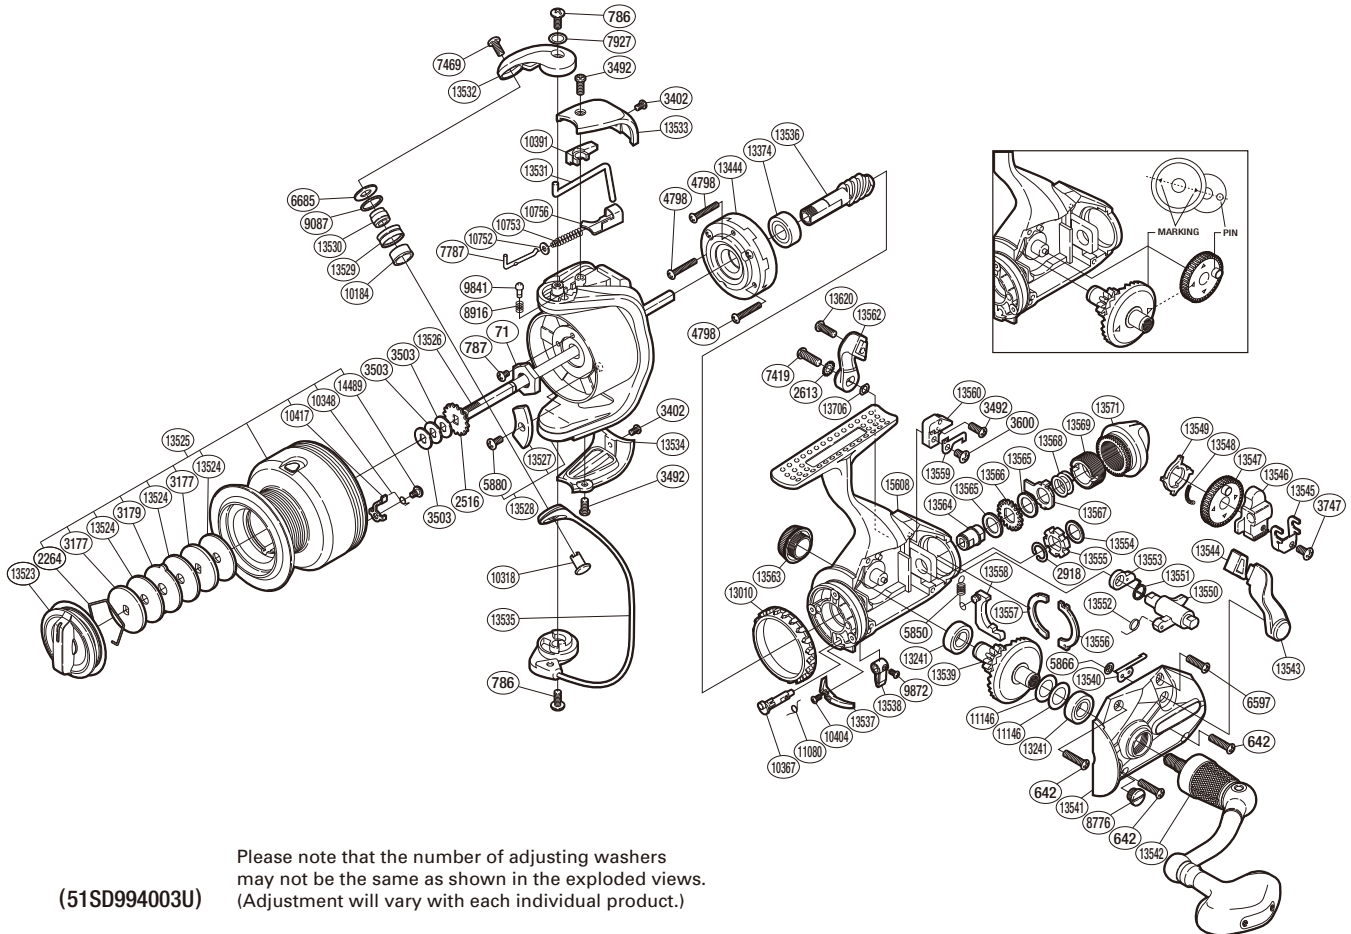

SHIMANO

BAITRUNNER

BTR-4000D

Please note that the number of adjusting washers may not be the same as shown in the exploded views. (Adjustment will vary with each individual product.)

(15SD994003U)

Part No.	Description	Part No.	Description	Part No.	Description
RD 0071	Rotor Nut	RD10367	Anti-Reverse Cam	RD13543	BaitRunner Lever Arm L
RD 0642	Screw	RD10391	Bail Trip Cover	RD13544	BaitRunner Lever Bridge
RD 0786	Screw	RD10404	Screw	RD13545	Oscillating Slider Retainer
RD 0787	Screw	RD10417	Drag Click	RD13546	Oscillating Slider
RD 2264	Drag Washers Retainer	RD10752	Spring Guide A Support	RD13547	Oscillating Gear
RD 2516	Spool Support	RD10753	Bail Spring	RD13548	Oscillating Gear Ratchet Spring
RD 2613	Lock Washer	RD10756	Bail Spring Seat	RD13549	Oscillating Gear Ratchet
RD 2918	C Lock	RD11080	Anti-Reverse Cam Spring	RD13550	Clutch Arm
RD 3177	Key Washer	RD11146	Washer	RD13551	Clutch Cam Spring
RD 3179	Eared Washer	RD13010	Friction Ring	RD13552	Clutch Spring
RD 3402	Screw	RD13241	Ball Bearing	RD13553	Clutch Cam
RD 3492	Screw	RD13374	Ball Bearing	RD13554	Spacer
RD 3503	Spool Washer	RD13444	Roller Clutch Assembly	RD13555	BaitRunner Ratchet
RD 3600	Screw	RD13523	Drag Knob	RD13556	Dial Retainer
RD 3747	Screw	RD13524	Drag Washer	RD13557	Dial Retainer B
RD 4798	Screw	RD13525	Spool Assembly	RD13558	BaitRunner Pawl
RD 5850	BaitRunner Pawl Spring	RD13526	Main Shaft	RD13559	Dial Click
RD 5866	Push Nut	RD13527	Counter Weight	RD13560	Dial Click Holder
RD 5880	Screw	RD13528	Rotor	RD13562	BaitRunner Lever Arm R
RD 6597	Screw	RD13529	Line Roller	RD13563	Handle Screw Cap
RD 6685	Line Roller Washer	RD13530	Line Roller Collar	RD13564	Free Spool Tension Shaft
RD 7419	Screw	RD13531	Bail Trip Lever	RD13565	Free Spool Tension Washer
RD 7469	Screw	RD13532	Bail Arm	RD13566	Click Gear
RD 7787	Bail Spring Guide A	RD13533	Bail Spring Cover	RD13567	Eared Washer
RD 7927	Washer	RD13534	Bail Hold Support Guard	RD13568	Free Spool Tension Spring
RD 8776	Oil Cap	RD13535	Bail Assembly	RD13569	Free Spool Tension Screw
RD 8916	Click Spring	RD13536	Pinion Gear	RD13571	BaitRunner Tension Dial
RD 9087	Line Roller Spacer	RD13537	Bail Trip Strike	RD13620	Screw
RD 9841	Click Pin	RD13538	Anti-Reverse Lever	RD13706	Washer
RD 9872	Screw	RD13539	Drive Gear	RD14489	Screw
RD10184	Line Roller Bushing	RD13540	BaitRunner Click	RD15608	Body
RD10318	Line Roller Support	RD13541	Side Cover		
RD10348	Click Spring	RD13542	Handle Assembly		