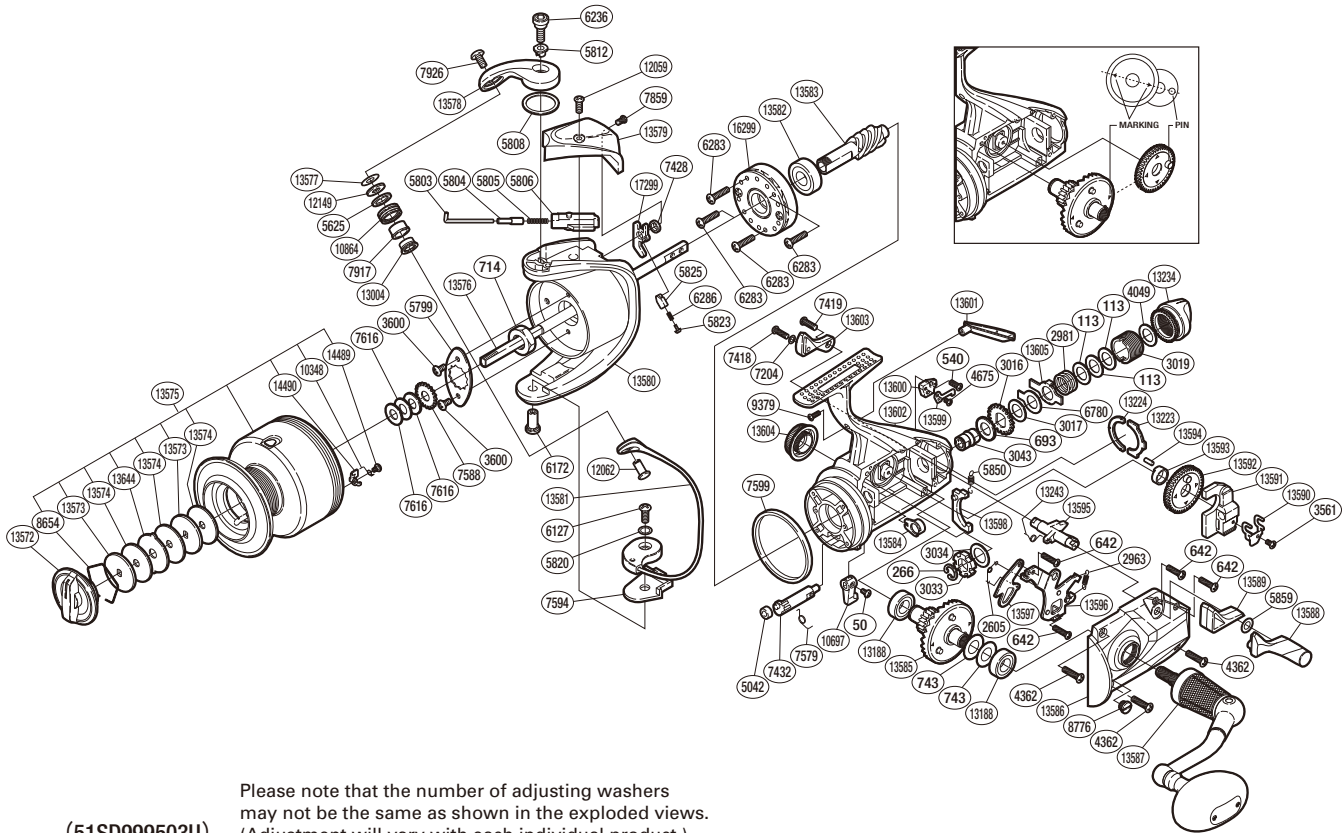

SHIMANO

BAITRUNNER SA-RB

BTR-12000D

(51SD999503U)

Please note that the number of adjusting washers may not be the same as shown in the exploded views. (Adjustment will vary with each individual product.)

Part No.	Description	Part No.	Description	Part No.	Description
RD 0050	Screw	RD 6172	Bail Hold Support Shaft	RD13576	Main Shaft
RD 0113	Washer	RD 6236	Screw	RD13577	Spacer
RD 0266	C Lock	RD 6283	Screw	RD13578	Bail Arm
RD 0540	Screw	RD 6286	Bail Trip Lever Spring	RD13579	Bail Spring Cover
RD 0642	Screw	RD 6780	Single Eared Washer	RD13580	Rotor
RD 0693	Free Spool Tension Washer	RD 7204	Lock Washer	RD13581	Bail Assembly
RD 0714	Rotor Nut	RD 7418	Screw	RD13582	Ball Bearing
RD 0743	Washer	RD 7419	Screw	RD13583	Pinion Gear
RD 2605	Clutch Pawl Spring	RD 7428	Bail Trip Lever Washer	RD13584	Pinion Gear Bushing
RD 2963	BaitRunner Click Spring	RD 7432	Anti-Reverse Cam	RD13585	Drive Gear
RD 2981	Free Spool Tension Spring	RD 7579	Anti-Reverse Cam Spring	RD13586	Side Cover
RD 3016	Click Gear	RD 7588	Spool Support	RD13587	Handle Assembly
RD 3017	Free Spool Tension Washer	RD 7594	Bail Hold Support Spacer	RD13588	BaitRunner Lever Arm L
RD 3019	Free Spool Tension Screw	RD 7599	Friction Ring	RD13589	BaitRunner Lever Bridge
RD 3033	BaitRunner Ratchet	RD 7616	Spool Washer	RD13590	Oscillating Slider Retainer
RD 3034	Spacer	RD 7859	Screw	RD13591	Oscillating Slider
RD 3043	Free Spool Tension Shaft	RD 7917	Line Roller Bushing	RD13592	Oscillating Gear
RD 3561	Screw	RD 7926	Screw	RD13593	Oscillating Gear Bushing
RD 3600	Screw	RD 8654	Drag Washers Retainer	RD13594	E Pin
RD 4049	Washer	RD 8776	Oil Cap	RD13595	BaitRunner Lever Shaft
RD 4362	Screw	RD 9379	Screw	RD13596	Clutch Plate Assembly
RD 4675	Screw	RD10348	Click Spring	RD13597	Clutch Pawl
RD 5042	Anti-Reverse Cam Ring	RD10697	Anti-Reverse Lever	RD13598	BaitRunner Pawl
RD 5625	Line Roller Spacer	RD10864	Line Roller	RD13599	Dial Click
RD 5799	Rotor Nut Retainer	RD12059	Screw	RD13600	BaitRunner Pawl Guide
RD 5803	Bail Spring Guide A	RD12062	Line Roller Support	RD13601	Body I.D. Plate
RD 5804	Spring Guide A Support	RD12149	Line Roller Washer	RD13602	Body
RD 5805	Bail Spring	RD13004	Line Roller Collar	RD13603	BaitRunner Lever Arm R
RD 5806	Bail Spring Guide B	RD13188	Ball Bearing	RD13604	Handle Screw Cap
RD 5808	Washer	RD13223	Dial Retainer	RD13605	Eared Washer
RD 5812	Screw Collar	RD13224	Dial Retainer B	RD13644	Eared Washer
RD 5820	Spacer	RD13234	BaitRunner Tension Dial	RD14489	Screw
RD 5823	Lever Spring Guide A	RD13243	Clutch Spring	RD14490	Drag Click
RD 5825	Lever Spring Guide B	RD13572	Drag Knob	RD16299	Roller Clutch Assembly
RD 5850	BaitRunner Pawl Spring	RD13573	Key Washer	RD17299	Bail Trip Lever
RD 5859	Spacer	RD13574	Drag Washer		
RD 6127	Screw	RD13575	Spool Assembly		