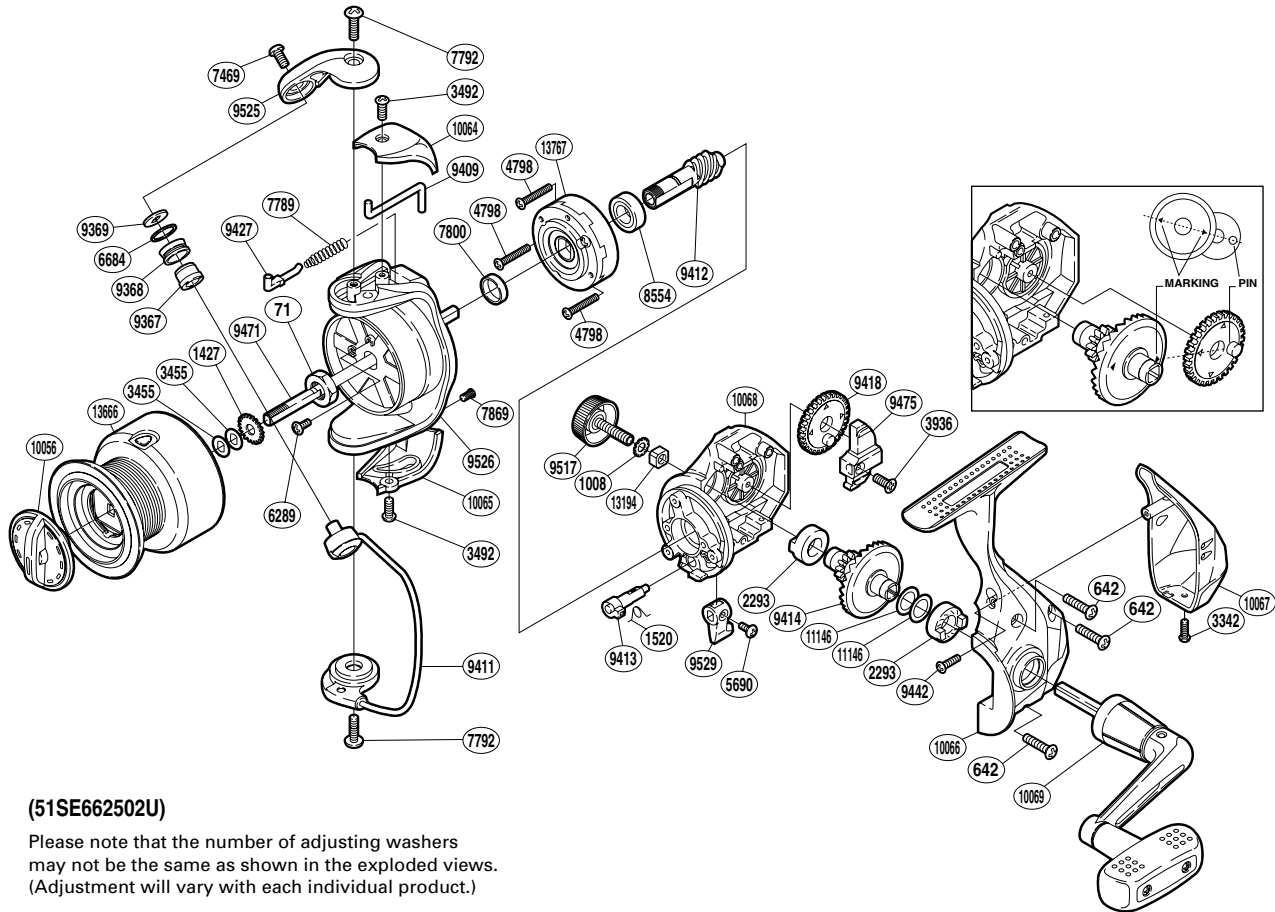

## AX

### AX-2500FB

**(51SE662502U)**

Please note that the number of adjusting washers may not be the same as shown in the exploded views. (Adjustment will vary with each individual product.)

Part No.	Description	Part No.	Description	Part No.	Description
RD 0071	Rotor Nut	RD 7792	Screw	RD 9475	Oscillating Slider
RD 0642	Screw	RD 7800	Rotor Ring	RD 9517	Handle Screw Cap
RD 1008	Handle Lock Washer	RD 7869	Screw	RD 9525	Bail Arm
RD 1427	Spool Support	RD 8554	Ball Bearing	RD 9526	Rotor
RD 1520	Anti-Reverse Cam Spring	RD 9367	Line Roller Bushing	RD 9529	Anti-Reverse Lever
RD 2293	Drive Gear Bushing	RD 9368	Line Roller	RD10056	Drag Knob
RD 3342	Screw	RD 9369	Line Roller Washer	RD10064	Bail Spring Cover
RD 3455	Spool Washer	RD 9409	Bail Trip Lever	RD10065	Bail Hold Support Guard
RD 3492	Screw	RD 9411	Bail Assembly	RD10066	Side Cover
RD 3936	Screw	RD 9412	Pinion Gear	RD10067	Rear Protector
RD 4798	Screw	RD 9413	Anti-Reverse Cam	RD10068	Body
RD 5690	Screw	RD 9414	Drive Gear	RD10069	Handle Assembly
RD 6289	Screw	RD 9418	Oscillating Gear	RD11146	Washer
RD 6684	Line Roller Spacer	RD 9427	Bail Spring Guide	RD13194	Handle Screw Lock
RD 7469	Screw	RD 9442	Screw	RD13666	Spool Assembly
RD 7789	Bail Spring	RD 9471	Main Shaft	RD13767	Roller Clutch Assembly