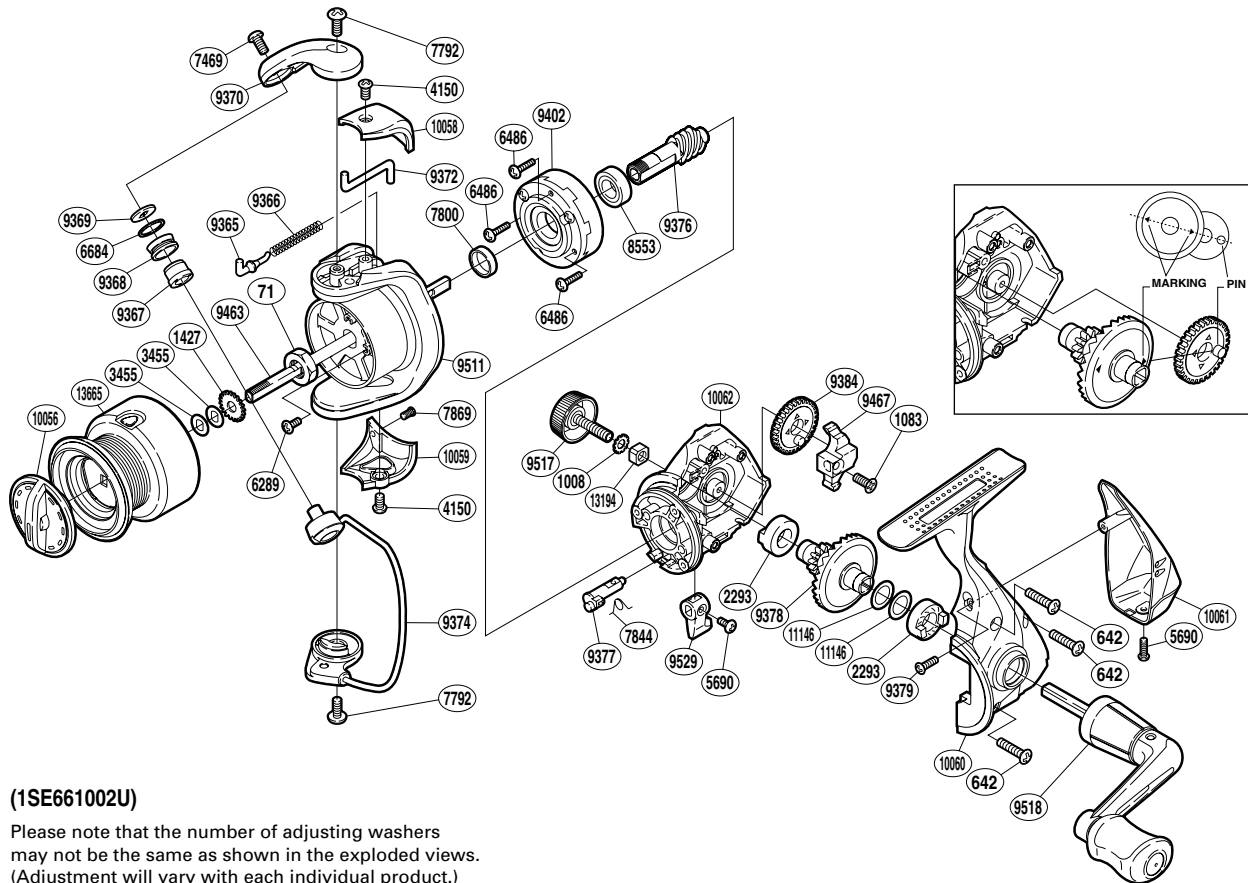

## AX

### AX-1000FB

(1SE661002U)

Please note that the number of adjusting washers may not be the same as shown in the exploded views. (Adjustment will vary with each individual product.)

Part No.	Description	Part No.	Description	Part No.	Description
RD 0071	Rotor Nut	RD 7869	Screw	RD 9463	Main Shaft
RD 0642	Screw	RD 8553	Ball Bearing	RD 9467	Oscillating Slider
RD 1008	Handle Lock Washer	RD 9365	Bail Spring Guide	RD 9511	Rotor
RD 1083	Screw	RD 9366	Bail Spring	RD 9517	Handle Screw Cap
RD 1427	Spool Support	RD 9367	Line Roller Bushing	RD 9518	Handle Assembly
RD 2293	Drive Gear Bushing	RD 9368	Line Roller	RD 9529	Anti-Reverse Lever
RD 3455	Spool Washer	RD 9369	Line Roller Washer	RD10056	Drag Knob
RD 4150	Screw	RD 9370	Bail Arm	RD10058	Bail Spring Cover
RD 5690	Screw	RD 9372	Bail Trip Lever	RD10059	Bail Hold Support Guard
RD 6289	Screw	RD 9374	Bail Assembly	RD10060	Side Cover
RD 6486	Screw	RD 9376	Pinion Gear	RD10061	Rear Protector
RD 6684	Line Roller Spacer	RD 9377	Anti-Reverse Cam	RD10062	Body
RD 7469	Screw	RD 9378	Drive Gear	RD11146	Washer
RD 7792	Screw	RD 9379	Screw	RD13194	Handle Screw Lock
RD 7800	Rotor Ring	RD 9384	Oscillating Gear	RD13665	Spool Assembly
RD 7844	Anti-Reverse Cam Spring	RD 9402	Roller Clutch Assembly		