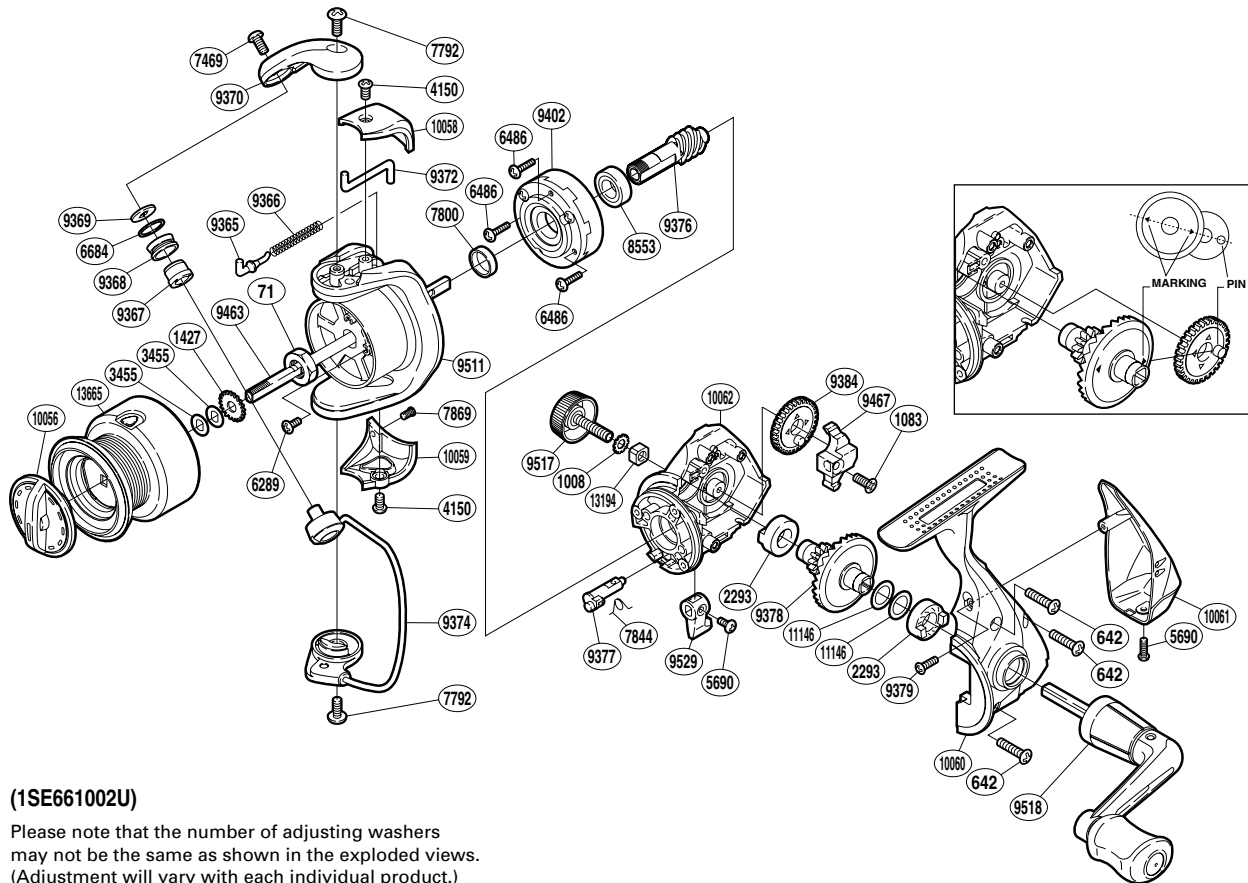

SHIMANO

AX

AX-1000FB

(1SE661002U)

Please note that the number of adjusting washers may not be the same as shown in the exploded views. (Adjustment will vary with each individual product.)

Part No.	Description	Part No.	Description	Part No.	Description
RD 0071	Rotor Nut	RD 7869	Screw	RD 9463	Main Shaft
RD 0642	Screw	RD 8553	Ball Bearing	RD 9467	Oscillating Slider
RD 1008	Handle Lock Washer	RD 9365	Bail Spring Guide	RD 9511	Rotor
RD 1083	Screw	RD 9366	Bail Spring	RD 9517	Handle Screw Cap
RD 1427	Spool Support	RD 9367	Line Roller Bushing	RD 9518	Handle Assembly
RD 2293	Drive Gear Bushing	RD 9368	Line Roller	RD 9529	Anti-Reverse Lever
RD 3455	Spool Washer	RD 9369	Line Roller Washer	RD10056	Drag Knob
RD 4150	Screw	RD 9370	Bail Arm	RD10058	Bail Spring Cover
RD 5690	Screw	RD 9372	Bail Trip Lever	RD10059	Bail Hold Support Guard
RD 6289	Screw	RD 9374	Bail Assembly	RD10060	Side Cover
RD 6486	Screw	RD 9376	Pinion Gear	RD10061	Rear Protector
RD 6684	Line Roller Spacer	RD 9377	Anti-Reverse Cam	RD10062	Body
RD 7469	Screw	RD 9378	Drive Gear	RD11146	Washer
RD 7792	Screw	RD 9379	Screw	RD13194	Handle Screw Lock
RD 7800	Rotor Ring	RD 9384	Oscillating Gear	RD13665	Spool Assembly
RD 7844	Anti-Reverse Cam Spring	RD 9402	Roller Clutch Assembly		