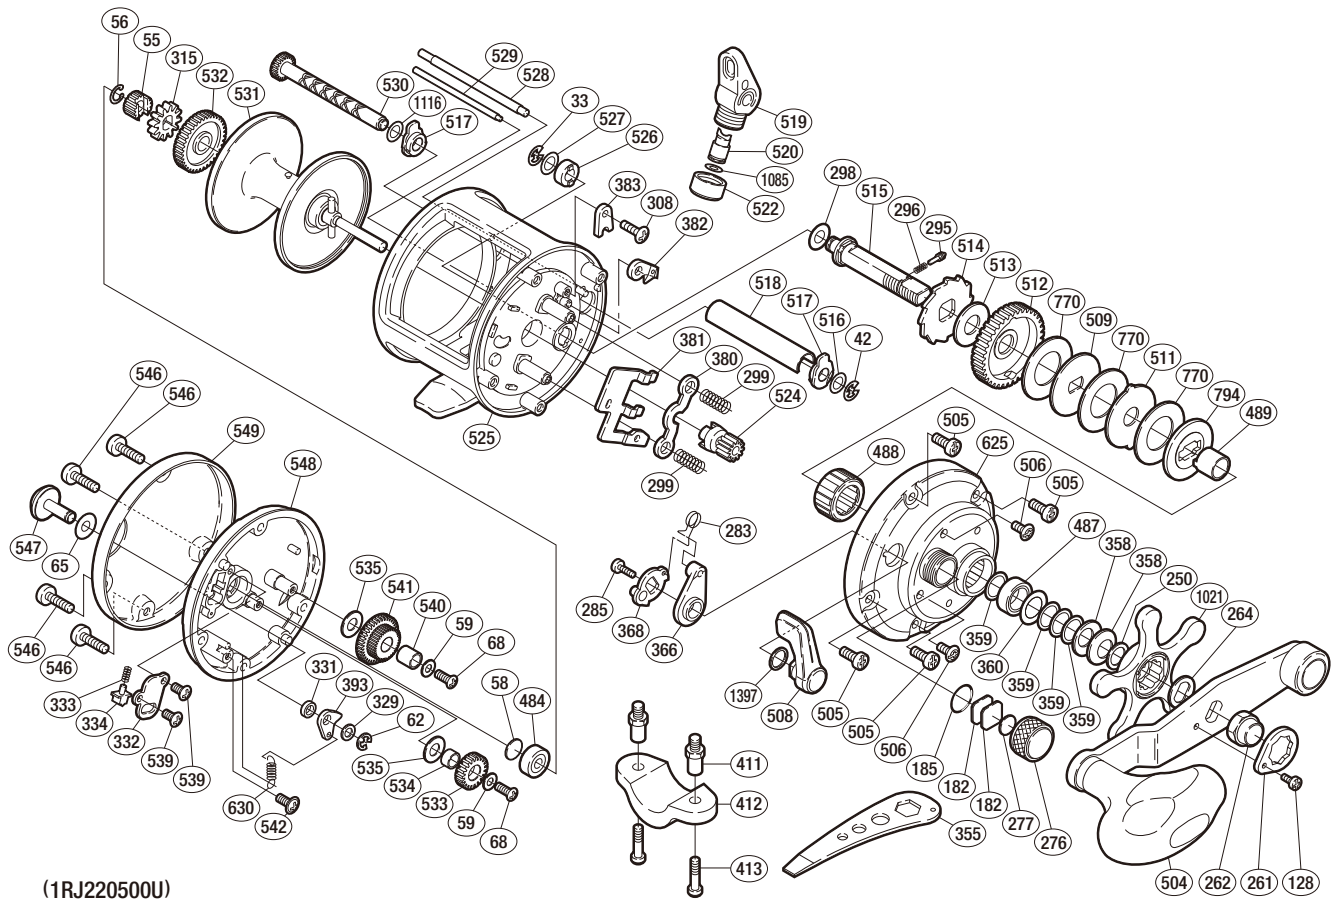

SHIMANO

TEKOTA A-RB

TEK-500

(1RJ220500U)

Part No.	Description	Part No.	Description	Part No.	Description
TGT0033	Drive Shaft Retainer	TGT0359	Bearing Thrust Washer	TGT0527	Drive Shaft Washer (A)
TGT0042	Worm Shaft Retainer	TGT0360	Bearing Seal	TGT0528	Stabilizer Bar "A"
TGT0055	Idle Gear "A"	TGT0366	Eccentric Cam Bushing	TGT0529	Stabilizer Bar "B"
TGT0056	Idle Gear "A" Retainer	TGT0368	Clutch Cam	TGT0530	Worm Shaft
TGT0058	Spacer "B"	TGT0380	Yoke	TGT0531	Spool Assembly
TGT0059	Lock Washer	TGT0381	Yoke Plate	TGT0532	Counter Gear "A"
TGT0062	Click Pawl Retainer	TGT0382	Anti-Reverse Pawl	TGT0533	Idle Gear "B"
TGT0065	Spacer (A)	TGT0383	Anti-Reverse Pawl Keeper	TGT0534	Idle Gear "B" Support
TGT0068	Idle Gear Screw	TGT0393	Click Pawl	TGT0535	Spacer "A"
TGT0128	Handle Nut Plate Screw	TGT0484	Ball Bearing	TGT0539	Click Spring Retainer Screw
TGT0182	Cast Control Spacer (A)	TGT0487	Ball Bearing	TGT0540	Idle Gear "D" Support
TGT0185	"O" Ring	TGT0488	Roller Clutch Bearing	TGT0541	Idle Gear "D"
TGT0250	Star Drag Washer	TGT0489	Roller Clutch Inner Tube	TGT0542	Click Pawl Spring Screw
TGT0261	Handle Nut Plate	TGT0504	Handle Assembly	TGT0546	Left Side Plate Screw
TGT0262	Handle Nut	TGT0505	Right Side Plate Screw (A)	TGT0547	Click Button
TGT0264	Drive Shaft Shield	TGT0506	Right Side Plate Screw (B)	TGT0548	Left Side Plate
TGT0276	Cast Control Cap	TGT0508	Clutch Lever	TGT0549	Left Side Plate Cover
TGT0277	Cast Control Spacer (B)	TGT0509	Key Washer (B)	TGT0625	Right Side Plate
TGT0283	Clutch Spring	TGT0511	Eared Washer (A)	TGT0630	Click Pawl Spring
TGT0285	Clutch Lever Screw	TGT0512	Drive Gear	TGT0770	Drag Washer (B)
TGT0295	Click Pin	TGT0513	Drag Washer (A)	TGT0794	Key Washer (A)
TGT0296	Click Spring	TGT0514	Anti-Reverse Ratchet	TGT1021	Star Drag
TGT0298	Drive Shaft Washer (B)	TGT0515	Drive Shaft	TGT1085	Spacer
TGT0299	Yoke Spring	TGT0516	Worm Shaft Spacer	TGT1116	Worm Shaft Spacer
TGT0308	Anti-Reverse Pawl Screw	TGT0517	Worm Bushing	TGT1397	Smoother
TGT0315	Click Gear	TGT0518	Level Wind Guard		
TGT0329	Spacer (B)	TGT0519	Line Guide		
TGT0331	Click Pawl Spacer	TGT0520	Line Guide Pawl	TGT0411	Rod Clamp Nut (accessory)
TGT0332	Click Spring Retainer	TGT0522	Pawl Cap	TGT0412	Rod Clamp (accessory)
TGT0333	Click Spring	TGT0524	Pinion Gear	TGT0413	Rod Clamp Bolt (accessory)
TGT0334	Click Spring Holder	TGT0525	One-Piece Frame		
TGT0358	Drag Spring Washer (8L)	TGT0526	Drive Shaft Bushing	TGT0355	Wrench (accessory)