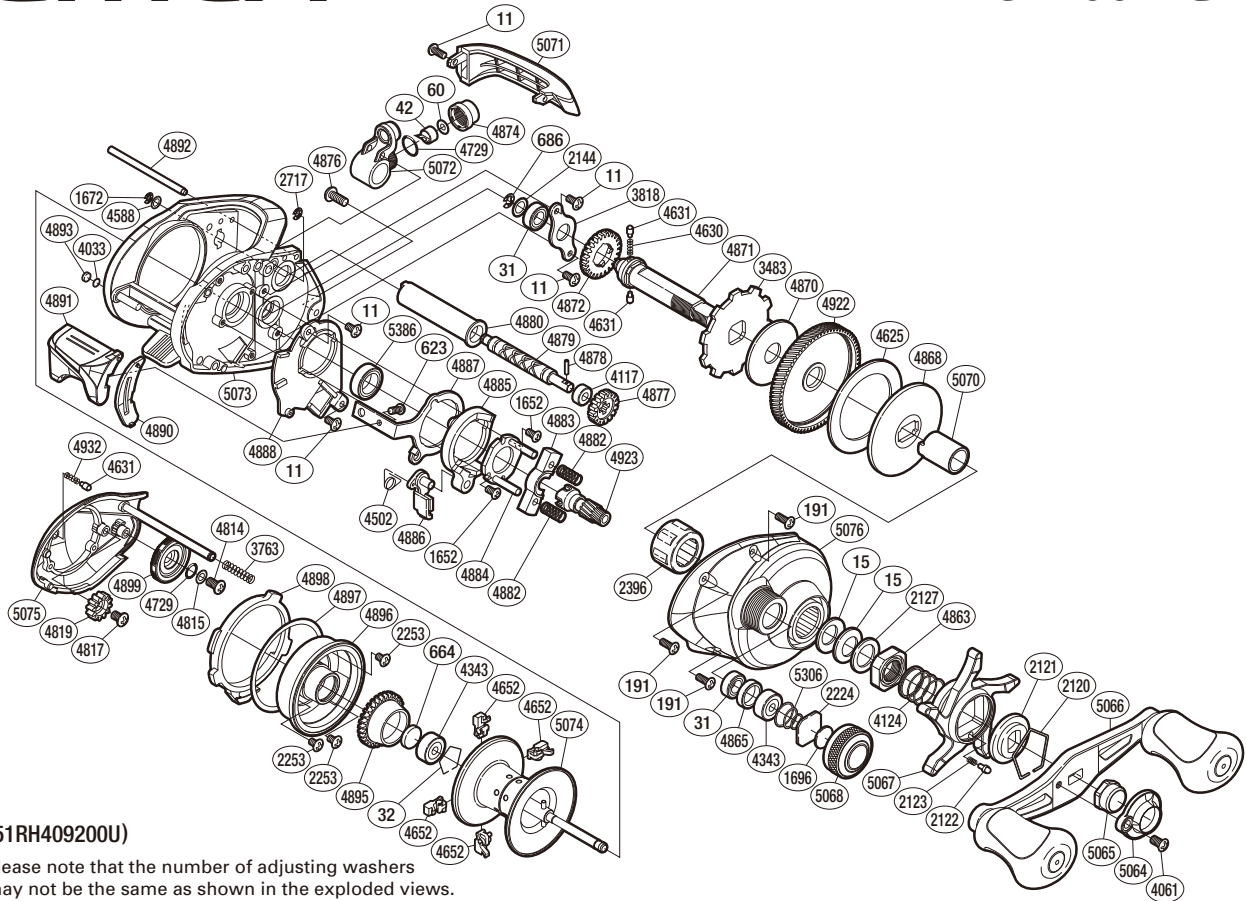

SHIMANO

CITICA

CI-200IHG

(51RH409200U)

Please note that the number of adjusting washers may not be the same as shown in the exploded views. (Adjustment will vary with each individual product.)

Part No.	Description	Part No.	Description	Part No.	Description
BNT0011	Screw	BNT4502	Clutch Pawl Spring	BNT4891	Quick-Fire II Clutch Bar
BNT0015	Drag Spring Washer	BNT4588	Washer	BNT4892	Stabilizer Bar
BNT0031	Ball Bearing	BNT4625	Drag Washer	BNT4893	Anti-Thrust Washer
BNT0032	Bearing Retainer	BNT4630	Idle Gear Spring	BNT4895	Brake Ring Gear
BNT0042	Line Guide Pawl	BNT4631	Idle Gear Pin	BNT4896	Brake Case
BNT0060	Spacer	BNT4652	Brake Shoe	BNT4897	Washer
BNT0191	Screw	BNT4729	O Ring	BNT4898	Side Plate Cam Lever
BNT0623	Screw	BNT4814	Screw	BNT4899	Brake Dial
BNT0664	Spacer B	BNT4815	Washer	BNT4922	Drive Gear
BNT0686	E Lock	BNT4817	Screw	BNT4923	Pinion Gear
BNT1652	Screw	BNT4819	Idle Gear	BNT4932	Click Spring
BNT1672	E Lock	BNT4863	Star Drag Nut	BNT5064	Handle Nut Plate
BNT1696	Cast Control Spacer	BNT4865	Bearing Spacer	BNT5065	Handle Nut
BNT2120	Click Plate Retainer	BNT4868	Key Washer	BNT5066	Handle Assembly
BNT2121	Star Drag Click Plate	BNT4870	Drag Washer	BNT5067	Star Drag
BNT2122	Click Pin	BNT4871	Drive Shaft	BNT5068	Cast Control Cap
BNT2123	Click Spring	BNT4872	Idle Gear	BNT5070	Roller Clutch Inner Tube
BNT2127	Star Drag Spacer	BNT4874	Pawl Cap	BNT5071	Level Wind Protector
BNT2144	Washer	BNT4876	Screw	BNT5072	Line Guide
BNT2224	Spool Tension Spacer	BNT4877	Idle Gear	BNT5073	One-Piece Frame
BNT2253	Screw	BNT4878	Worm Shaft Pin	BNT5074	Spool Assembly
BNT2396	Roller Clutch Bearing	BNT4879	Worm Shaft	BNT5075	Left Side Plate
BNT2717	E Lock	BNT4880	Level Wind Guard	BNT5076	Right Side Plate
BNT3483	Anti-Reverse Ratchet	BNT4882	Yoke Spring	BNT5306	Spool Tension Spring
BNT3763	Side Plate Spring	BNT4883	Yoke	BNT5386	Ball Bearing
BNT3818	Drive Shaft Retainer	BNT4884	Clutch Cam Retainer		
BNT4033	Washer	BNT4885	Clutch Cam		
BNT4061	Screw	BNT4886	Clutch Pawl	BNT4652	Brake Shoe (accessory)
BNT4117	Bushing	BNT4887	Clutch Plate		
BNT4124	Star Drag Spring	BNT4888	Clutch Guard		
BNT4343	Ball Bearing	BNT4890	Clutch Bar Guide	BNT4692	B-100 Oil (accessory)