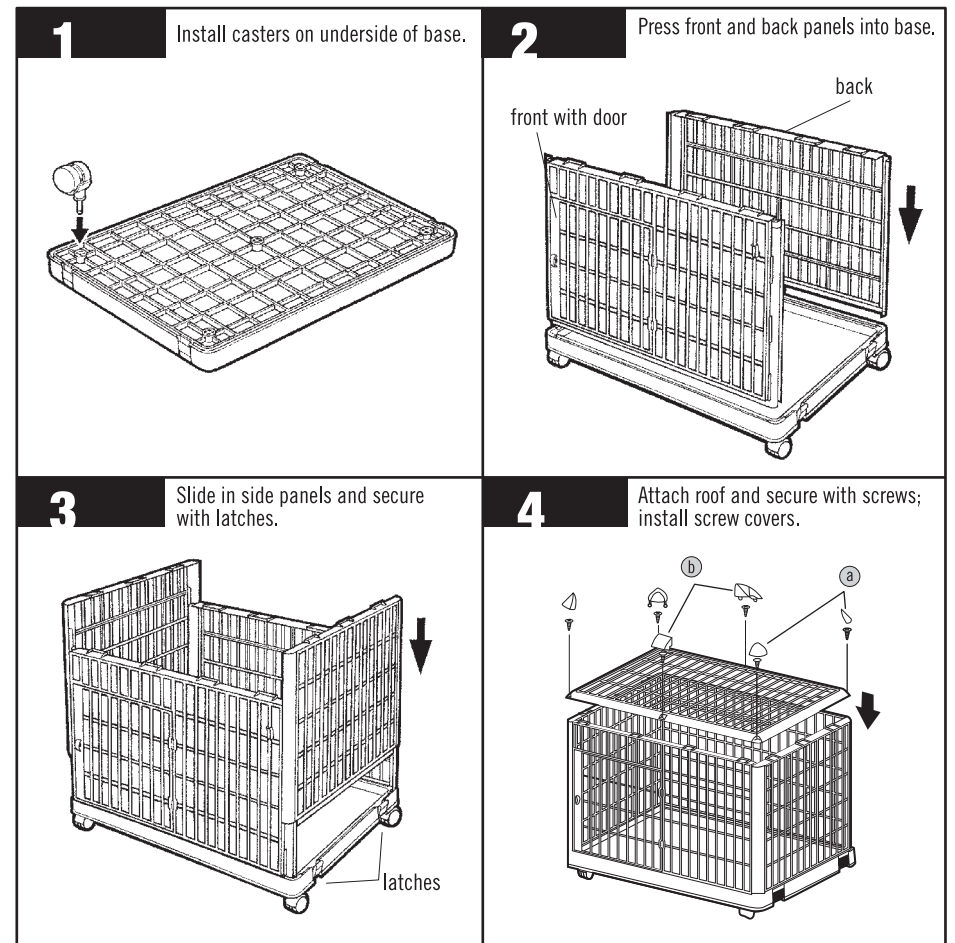

ASSEMBLY

• TOOLS NECESSARY: PHILLIPS SCREWDRIVER