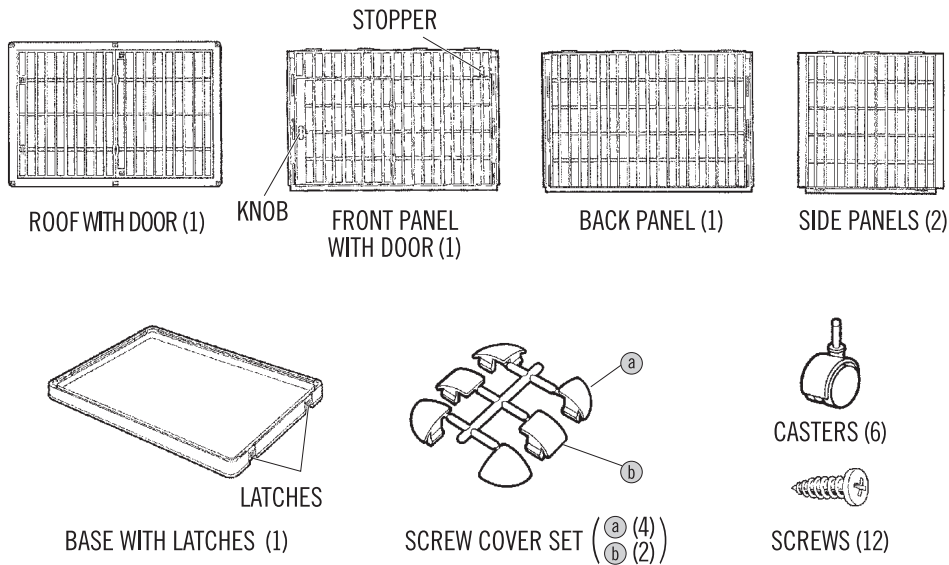

DELUXE PET CAGE

GENERAL INSTRUCTIONS

PC-1000

PARTS

• MAKE SURE ALL PARTS ARE PRESENT UPON ASSEMBLY

TOOLS NECESSARY: PHILLIPS SCREWDRIVER