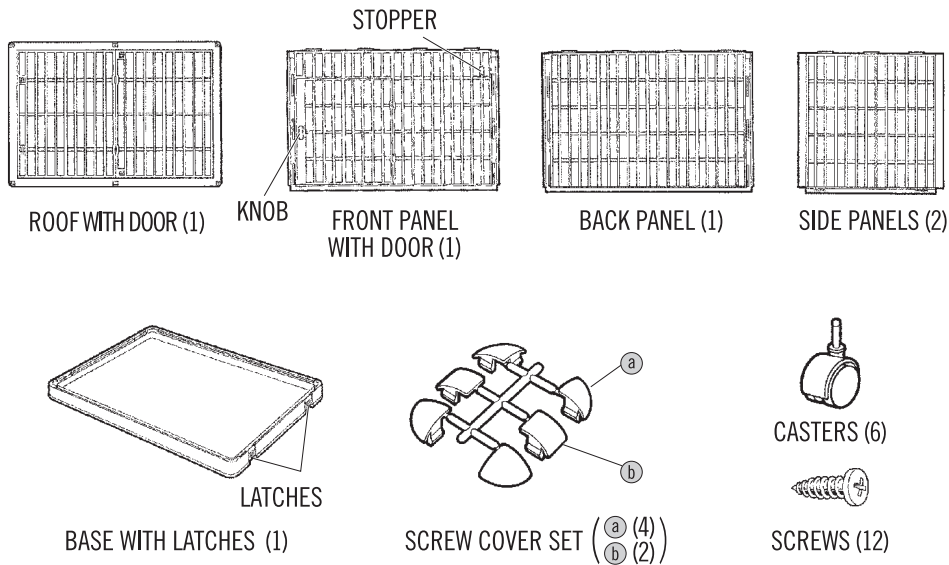

DELUXE PET CAGE

GENERAL INSTRUCTIONS

PC-1000

PARTS

• MAKE SURE ALL PARTS ARE PRESENT UPON ASSEMBLY

TOOLS NECESSARY: PHILLIPS SCREWDRIVER

NOTICE

- This product is strictly for pets. Please do not use for any other purpose.
- Clean using a damp cloth or sponge with mild soap and water.
- Do not use harsh cleansers.