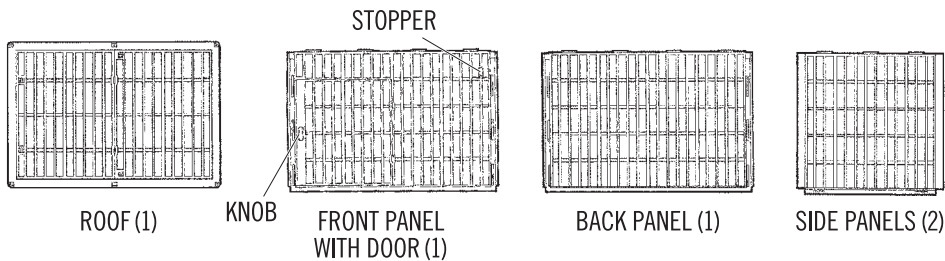

DELUXE PET CAGE

GENERAL INSTRUCTIONS PC-810

PARTS

- MAKE SURE ALL PARTS ARE PRESENT UPON ASSEMBLY

TOOLS NECESSARY: PHILLIPS SCREWDRIVER (3CM DIAMETER)

⚠ NOTICE

- This product is strictly for pets. Please do not use for any other purpose.
- Clean using a damp cloth or sponge with mild soap and water.
- Do not use harsh cleansers.