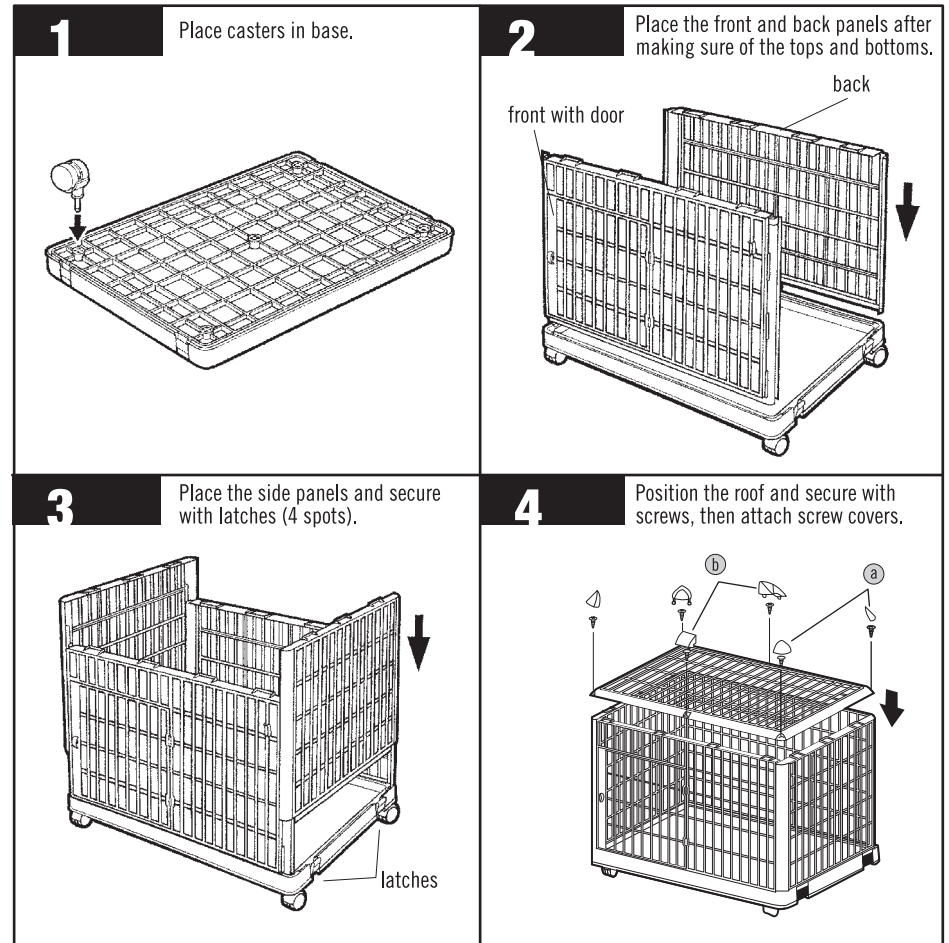

ASSEMBLY

- TOOLS NECESSARY: PHILLIPS SCREWDRIVER

IRIS USA, Inc.
11111 80th Avenue
Pleasant Prairie, WI 53158
800.320.4747
www.irisusainc.com

300030
MADE IN CHINA