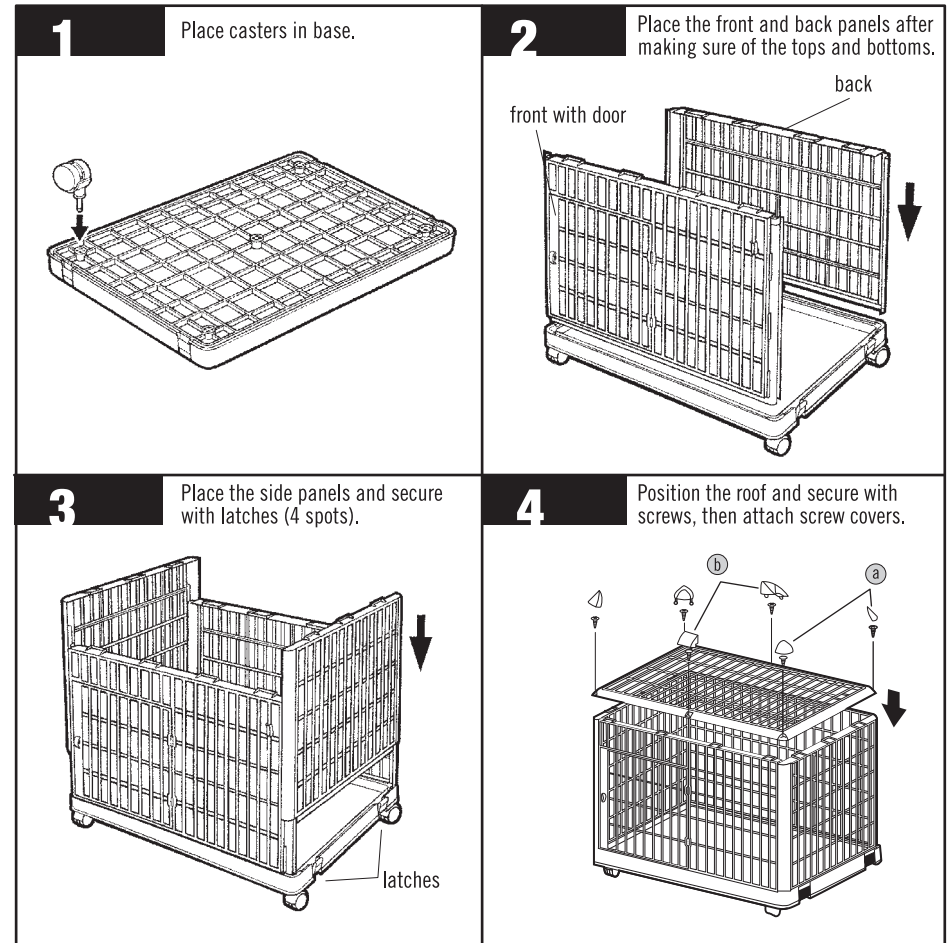

ASSEMBLY

- TOOLS NECESSARY: PHILLIPS SCREWDRIVER

IRIS USA, Inc.
11111 80th Avenue
Pleasant Prairie, WI 53158
800.320.4747
www.irisusainc.com

300030
MADE IN CHINA