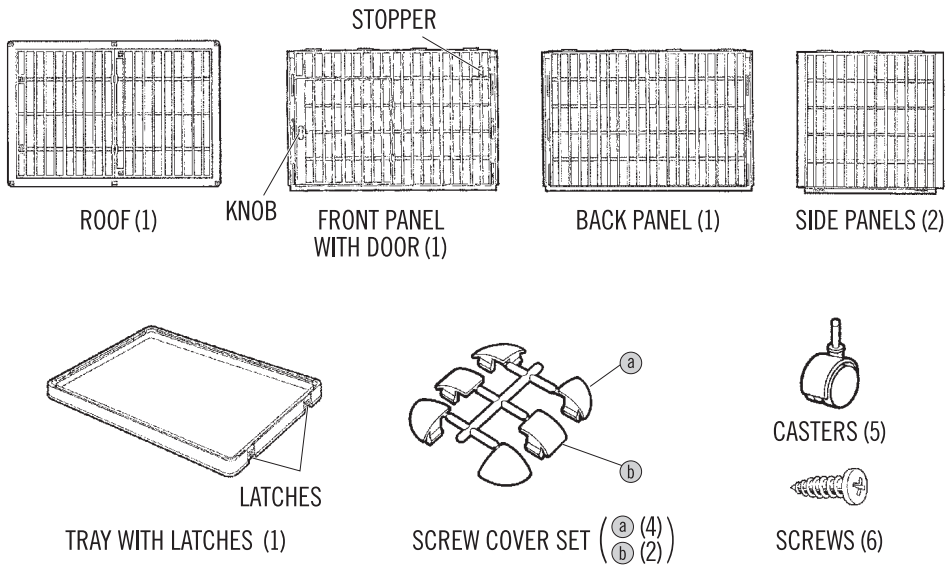

DELUXE PET CAGE

GENERAL INSTRUCTIONS PC-810

PARTS

- MAKE SURE ALL PARTS ARE PRESENT UPON ASSEMBLY

TOOLS NECESSARY: PHILLIPS SCREWDRIVER (3CM DIAMETER)

NOTICE

- This product is strictly for pets. Please do not use for any other purpose.
- Clean using a damp cloth or sponge with mild soap and water.
- Do not use harsh cleansers.