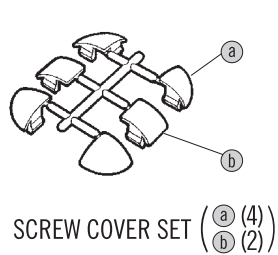

DELUXE PET CAGE

GENERAL INSTRUCTIONS PC-810

PARTS

- MAKE SURE ALL PARTS ARE PRESENT UPON ASSEMBLY

TOOLS NECESSARY: PHILLIPS SCREWDRIVER (3CM DIAMETER)

⚠ NOTICE

- This product is strictly for pets. Please do not use for any other purpose.
- Clean using a damp cloth or sponge with mild soap and water.
- Do not use harsh cleansers.