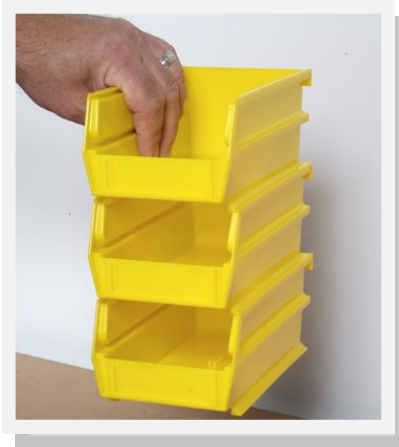

Your new LocBin Wall System™:

The first thing you will notice is that they are shipped nested together to save space during shipping. Pull/slide them apart and then stack and interlock using the top channel and you're ready to hang on the included Wall Mount Rail. Like all hanging bins they will also hang on a louvered panel.

Peace of mind:

Enjoy the unique benefits of LocBin™ as there are no concerns that your bins will fall apart and topple when stacked. Don't worry, LocBins will never fall into each other and accidentally spill contents. A stack of LocBins can be transported to your work area and set on any flat surface without concern that the bins will separate from one another, fall or mix your items.

De-nesting LocBins™:

Pull top bin up and out.

Bins are tightly held together in the bottom sliding track. There is a stop at the front of each of the bins so they do not accidentally slide apart.

For 3-235 and 3-240 bins: Flip the bins over and apply pressure to the top bins for easy de-nesting.

Interlocking LocBins™:

After de-nesting LocBins, you can interlock them by inserting the bottom track of a bin into the top track of another. Bins will lock together. (pictured below)

Wall-Mounting Installation