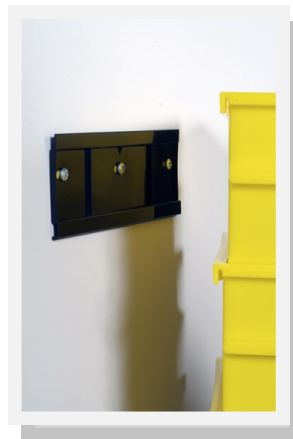

De-nesting LocBins™:

Pull top bin up and out.

Bins are tightly held together in the bottom sliding track. There is a stop at the front of each of the bins so they do not accidentally slide apart.

For 3-235 and 3-240 bins: Flip the bins over and apply pressure to the top bins for easy de-nesting.

Interlocking LocBins™:

After de-nesting LocBins, you can interlock them by inserting the bottom track of a bin into the top track of another. Bins will lock together. (pictured below)

Wall-Mounting Installation