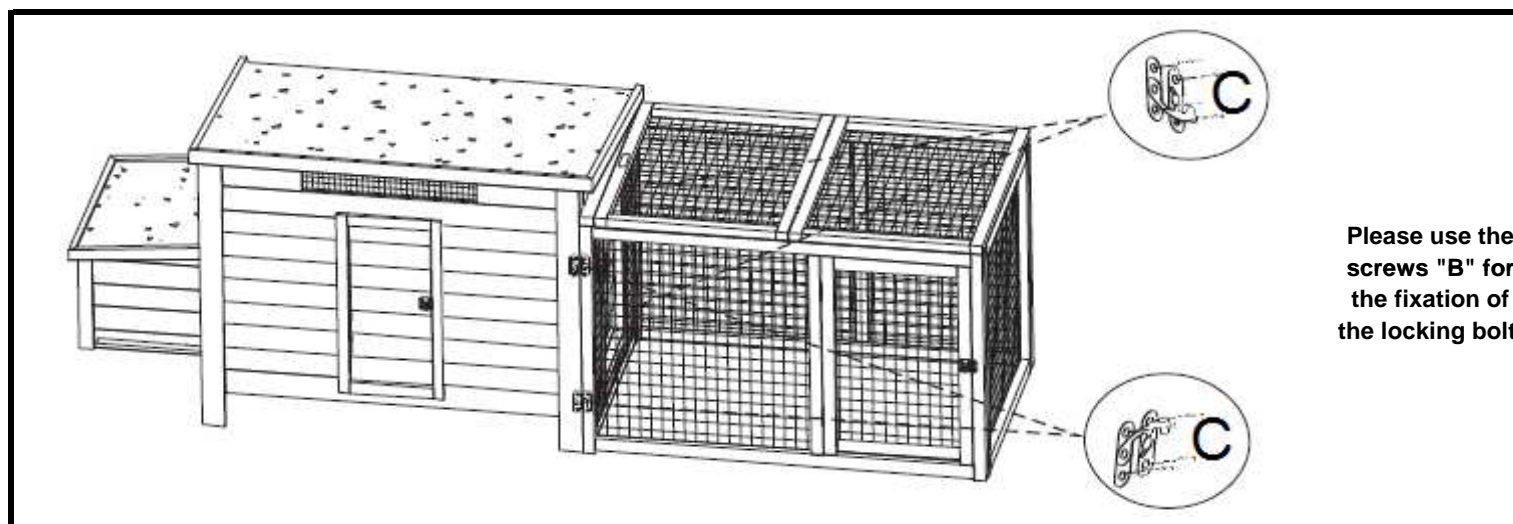

Item No.	"natura" Chicken Pen		115 x 71 x 67 cm		
Pos. No.	Description	Measurement	Quantity	Item No.	
Pos. 1	Side panel, left	25 x 645 x 666 mm	1	55965-32	
Pos. 2	Side panel, right	1150 x 645 x 25 mm	1	55965-30	
Pos. 3	Front panel	1150 x 645 x 25 mm	1	55965-31	
Pos. 4	Back panel	1107 x 25 x 716 mm	1	55965-50	
Pos. 5	Top panel	25 x 645 x 666 mm	1	55965-33	
Pos. 6	Batten, top panel	40 x 25 x 716 mm	1	55965-40	
Pos. 7	Connection batten, side panel left	48 x 535 x 25 mm	2	55965-41	

Small parts					
A	Countersunk screw		M4 x 50	19	55965-60
B			M3 x 16	17	
C	Locking bolt			4	

For the completion of this article are 2 versions available:

1. way: connect item 01-55963 "natura" Chicken Hutch

2. way: connect item 01-55962 "natura" Chicken Hutch