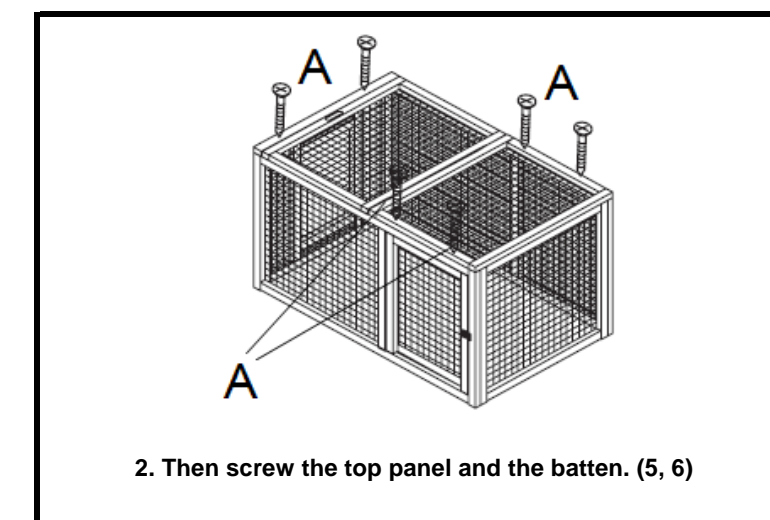

Item No.	"natura" Chicken Pen		115 x 71 x 67 cm		
Pos. No.	Description	Measurement	Quantity	Item No.	
Pos. 1	Side panel, left	25 x 645 x 666 mm	1	55965-32	
Pos. 2	Side panel, right	1150 x 645 x 25 mm	1	55965-30	
Pos. 3	Front panel	1150 x 645 x 25 mm	1	55965-31	
Pos. 4	Back panel	1107 x 25 x 716 mm	1	55965-50	
Pos. 5	Top panel	25 x 645 x 666 mm	1	55965-33	
Pos. 6	Batten, top panel	40 x 25 x 716 mm	1	55965-40	
Pos. 7	Connection batten, side panel left	48 x 535 x 25 mm	2	55965-41	

Small parts					
A	Countersunk screw		M4 x 50	19	55965-60
B			M3 x 16	17	
C	Locking bolt			4	

For the completion of this article are 2 versions available:

1. way: connect item 01-55963 "natura" Chicken Hutch

2. way: connect item 01-55962 "natura" Chicken Hutch