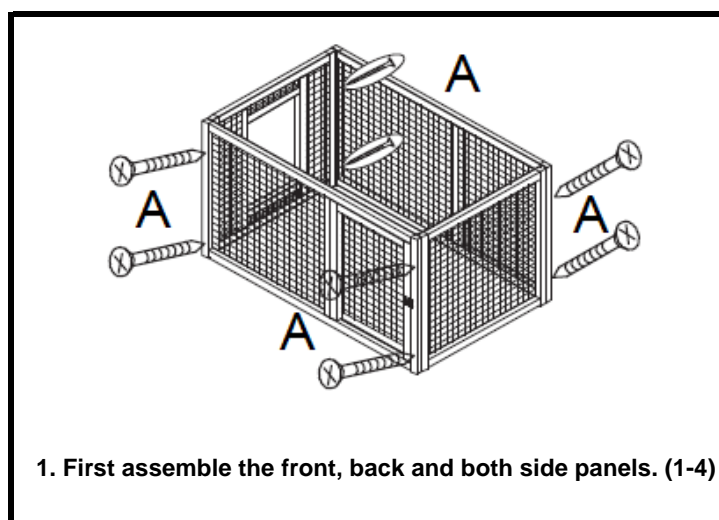

Item No.	"natura" Chicken Pen		115 x 71 x 67 cm		
Pos. No.	Description	Measurement	Quantity	Item No.	
Pos. 1	Side panel, left	25 x 645 x 666 mm	1	55965-32	
Pos. 2	Side panel, right	1150 x 645 x 25 mm	1	55965-30	
Pos. 3	Front panel	1150 x 645 x 25 mm	1	55965-31	
Pos. 4	Back panel	1107 x 25 x 716 mm	1	55965-50	
Pos. 5	Top panel	25 x 645 x 666 mm	1	55965-33	
Pos. 6	Batten, top panel	40 x 25 x 716 mm	1	55965-40	
Pos. 7	Connection batten, side panel left	48 x 535 x 25 mm	2	55965-41	

Small parts					
A	Countersunk screw		M4 x 50	19	55965-60
B			M3 x 16	17	
C	Locking bolt			4	

For the completion of this article are 2 versions available:

1. way: connect item 01-55963 "natura" Chicken Hutch

2. way: connect item 01-55962 "natura" Chicken Hutch