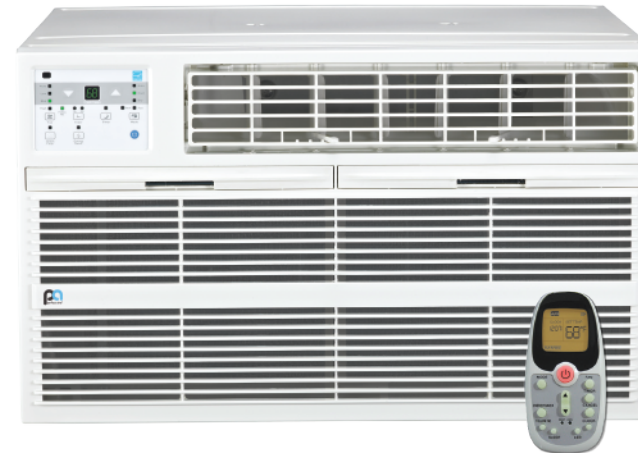

THRU-THE-WALL AIR CONDITIONERS

4PATW I2002

UPC Code:	8-42149-02568-7
Cooling Capacity: (BTU)	12,000/11,700
Coverage: (sq. ft)	450–550
EER Certified:	10.5
Energy Star Rated:	Yes
Fan Speeds: (cool/fan)	3/3
Amps:	5.2/5.6
Watts:	1,142/1,114
Decibels: (Hi/Mi/Lo)	61/59/57
Interior trim kit included:	Yes
Fits standard wall sleeves:	Yes (sold separately)
Unit Dimensions: (WxHxD in.)	24 ^{1/4} x 14 ^{1/2} x 20 ^{1/2}
Pkg Dimensions: (WxHxD in.)	28 x 17 x 26 ^{3/4}
Stuffing Qty: (20'/40'/40' HQ)	120/255/306
Weight: (net/gross lbs)	78/89
Refrigeration:	R410A
Outlet Configuration:	 15 AMP 230V

FEATURES

- Electronic controls
- Full range air direction control
- Temperature output range of 62°F–86°F (17°C–30°C)
- Full function remote control
- Auto, Sleep, Dry and Energy Saver modes
- 24 hour timer
- Auto restart function
- Slide-out filter access

FOLLOW ME
 REMOTE CONTROL FEATURE
 (Portable Thermostat for
 TOTAL Room Coverage)