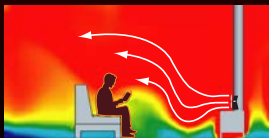

Heat Displacement:

With Ecofan®