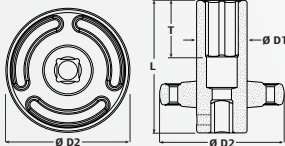

PowerSocket™

REAL TOOLS FOR REAL WORK.™

Up to 50% More Torque!

Ingersoll Rand PowerSocket™

Introducing the Ingersoll Rand PowerSockets™ available in 17MM, 19MM, 21MM, 26MM & 27MM. A revolutionary solution to bust through the most stubborn bolts. The patent-pending power ring design provides up to 50% more torque* with your ½" impact wrench to get REAL WORK done. The PowerSockets™ eliminate the need for additional tools, providing timesaving power and versatility to increase your productivity. Built to the same standards as our professional-grade impact sockets and backed by a limited-lifetime warranty, the PowerSockets™ are built to last and work as hard as you.

Tool Features

POWER

The patent-pending power ring design creates increased torque up to 50%* on ½" impact wrenches to tackle the toughest jobs.

PRODUCTIVITY

Eliminating downtime and the need for breaker bars, cheater pipes or your buddy's ¾" Impact. With the PowerSockets™, less work and effort are required to do the same job, so you can quickly get on to the next job.

VERSATILITY

The PowerSocket™ fits on any ½" impact wrench reducing the need for additional tools to do your job.*

ACCESS

The PowerSockets™ provide a compact solution to give you power in the tightest spaces, helping you access hard-to-reach spots and complete tough jobs no time.

Specs

6-PT PowerSocket™						
Part Number	Output Size	Weight lb (Kg)	D1 in (mm)	D2 in (mm)	T in (mm)	L in (mm)
S64M17L-PS1	17mm	1.2 (0.56)	1.2 (30.7)	2.9 (72.6)	1.1 (28.5)	3.1 (78)
S64M19L-PS1	19mm	1.2 (0.55)	1.2 (31.4)	2.9 (72.6)	1.4 (34.3)	3.1 (78)
S64M21L-PS1	21mm	1.3 (0.58)	1.3 (34.2)	2.9 (72.6)	1.3 (32.5)	3.1 (78)
S64M26L-PS1	26mm	1.5 (0.69)	1.6 (39.6)	2.8 (72.1)	1.3 (32.7)	3.1 (78)
S64M27L-PS1	27mm	1.6 (0.71)	1.6 (41.1)	2.8 (72.1)	1.4 (35.7)	3.1 (78)