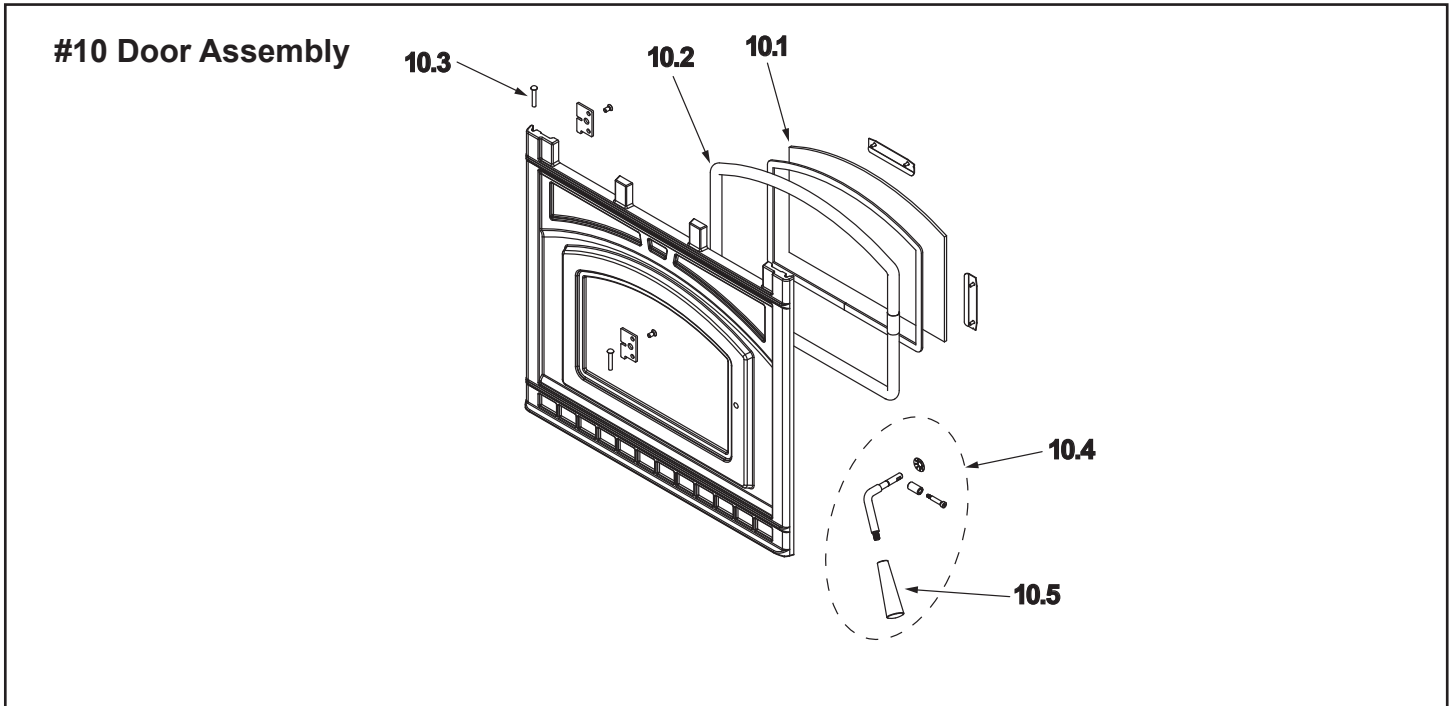

IMPORTANT: THIS IS DATED INFORMATION. When requesting service or replacement parts for your appliance please provide model number and serial number.

Stocked at Depot

ITEM	DESCRIPTION	COMMENTS	PART NUMBER	
10	Face Assembly		7093-041-1MBK	
10.1	Glass Assembly		SRV7093-023	Y
10.2	Rope, Door, 3/4" x 84"		832-1680	Y
10.3	Hinge Pin	Pkg of 2	433-1590/2	
10.4	Door Handle Kit	Includes Black Handle	SRV7093-024	Y
10.5	Handle, Black Phenolic Kit		KS-5140-1442	Y

18	Feed Assembly Kit		SRV7077-014	
18.1	Feed Motor		SRV7000-670	
18.2	Feed Shaft Bushing	Pkg of 2	7000-600/2