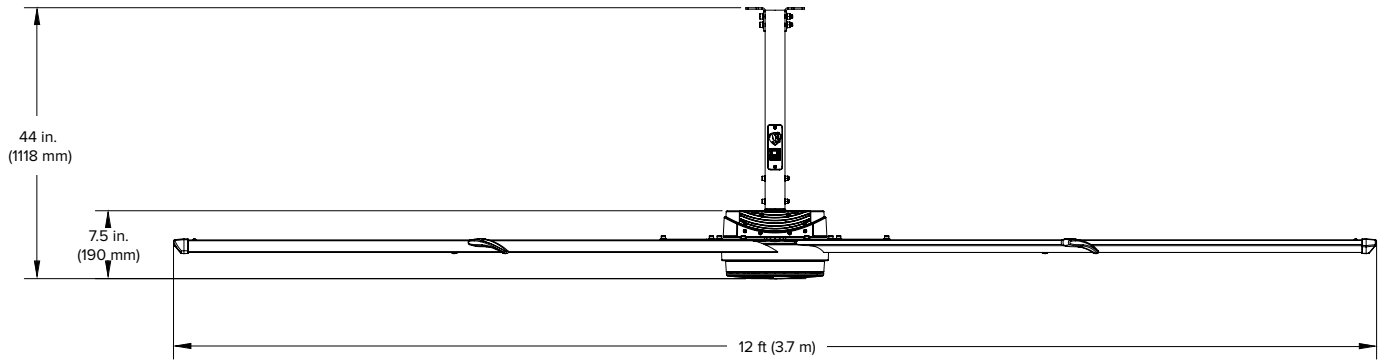

Big Ass Fan 3600

Big air movement for big spaces

Big Ass Fan® 3600 is an essential money-saving machine and a work of art. With a 12-ft (3.7-m) wingspan, Big Ass Fan 3600 excels in indoor spaces with ceilings as low as 14 feet. The high-efficiency, sensorless direct drive motor provides the air movement that large spaces crave. Whether it's spinning in an auto shop, a warehouse or a factory, Big Ass Fan 3600 creates massive, noise-free air movement. It provides cooling over the same area as 51 standard 52-in. (1.3-m) ceiling fans at a fraction of the operating cost, and it looks better doing it.

Features and benefits

- 12-ft (3.7-m) diameter
- Suitable for ceilings as low as 14-ft (4.3-m)
- Gearless direct drive motor for silent operation (< 35 dBA)
- Permanent magnets help reduce power consumption
- Onboard electric microprocessors offer multiple speed settings
- Wired wall controller
- Lightweight and easy to install
- 1 year warranty

Big Ass Fan 3600

TECHNICAL SPECIFICATIONS

Technical Specifications

Model	Big Ass Fan 3600
Number and type of airfoils	6 Mini-Ellipto airfoils
Airfoil finish (standard)	Clear anodized
Winglet finish (standard)	Yellow
Fan diameter	12 ft (3.7 m)
Fan weight (as shown with 3-ft extension tube)	79 lb (36 kg)
Prime mover (standard color)	Gearless direct drive (yellow)
Maximum speed	85 RPM
Input power and required breaker	100–125 VAC, 1 Φ , 50/60 Hz, 10 A
Minimum airfoil clearances required	10 ft (3 m) above floor 2 ft (0.6 m) on sides 2 ft (0.6 m) below ceiling deck
Extension tube length	3 ft (0.9 m)
Wired wall controller	Mount in standard single-gang junction box or to surface of wall Connects to fan with 10 V CAT5 cable and RJ45 connector
Sound level at maximum speed¹	< 35 dBA
Environment	Indoor use only
Warranty²	1 year warranty (parts)