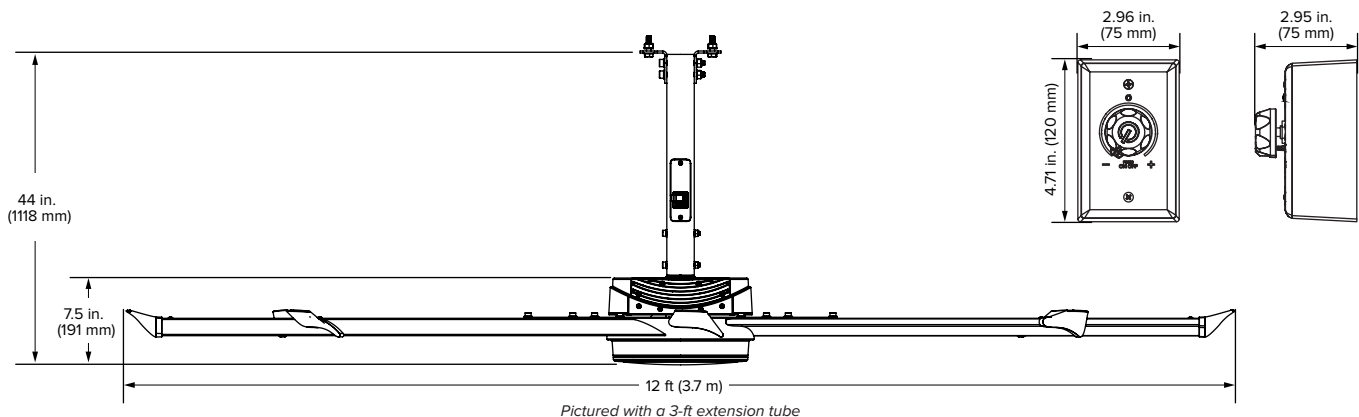

AMERICAS
BIGASSOLUTIONS.COM
877-244-3267

CANADA
BIGASSOLUTIONS.COM/CA
844-924-4277

AUSTRALIA
BIGASSOLUTIONS.COM/AU
1-300-244-277

HONG KONG
BIGASSOLUTIONS.COM/HK
+852 2836 5808

SINGAPORE
BIGASSOLUTIONS.COM/SG
+65 6709 8500

MALAYSIA
+603 5565 0888