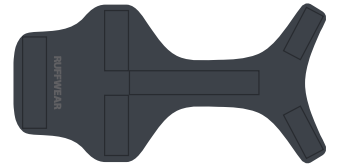

# Brush Guard™ Chest Protector

an add-on to Ruffwear harnesses and packs offering added protection, support and stability

## KEY FEATURES

Durable, lightweight materials for all-season use with Ruffwear's Web Master™ Harness, Web Master Pro™ Harness, Approach™ Pack, Palisades™ Pack and Singletrak™ Pack

- A** Three-layer construction provides protection, load dispersion and stability
- B** Nylon exterior is resistant to foxtails, stickers, snow and ice build up
- C** Designed for additional chest and belly coverage while allowing full range of motion
- D** Hook-and-loop sleeves for easy on and off