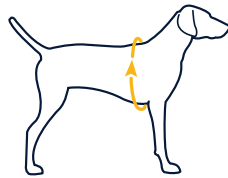

# Doubleback™ Harness

a strength-rated belay harness that opens up areas that were previously difficult for dogs to access, while providing an increased level of safety, comfort and convenience

## KEY FEATURES

Customizable, secure fit with seven points of adjustment

- A** Padded belly support and leg loops provide stability and weight dispersion
- B** Anodized aluminum Doubleback buckles for safety and durability
- C** Main tie-in point provides easy rope attachment
- D** Leg loops can be stowed for increased mobility during approach

## SIZING

### DOG'S GIRTH

Measure around widest part of rib cage

**XS**

17-22 in  
(43-56 cm)

**S**

22-27 in  
(56-69 cm)

**M**

27-32 in  
(69-81 cm)