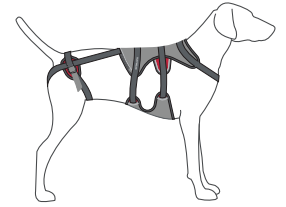

# Doubleback™ Harness

a strength-rated belay harness that opens up areas that were previously difficult for dogs to access, while providing an increased level of safety, comfort and convenience

## KEY FEATURES

Customizable, secure fit with seven points of adjustment

- A** Padded belly support and leg loops provide stability and weight dispersion
- B** Anodized aluminum Doubleback buckles for safety and durability
- C** Main tie-in point provides easy rope attachment
- D** Leg loops can be stowed for increased mobility during approach

## SIZING

### DOG'S GIRTH

Measure around widest part of rib cage

**XS**

17-22 in  
(43-56 cm)

**S**

22-27 in  
(56-69 cm)

**M**

27-32 in  
(69-81 cm)