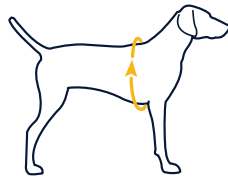

Doubleback™ Harness

a strength-rated belay harness that opens up areas that were previously difficult for dogs to access, while providing an increased level of safety, comfort and convenience

KEY FEATURES

Customizable, secure fit with seven points of adjustment

- A** Padded belly support and leg loops provide stability and weight dispersion
- B** Anodized aluminum Doubleback buckles for safety and durability
- C** Main tie-in point provides easy rope attachment
- D** Leg loops can be stowed for increased mobility during approach

SIZING

DOG'S GIRTH

Measure around widest part of rib cage

XS

17-22 in
(43-56 cm)

S

22-27 in
(56-69 cm)

M

27-32 in
(69-81 cm)

L/XL

32-42 in
(81-107 cm)

Materials

- Strength-rated nylon webbing
- Anodized 7075-T6 aluminum Doubleback buckles
- 420D ripstop nylon
- Closed cell foam
- Steel slide buckles
- Made in Vietnam