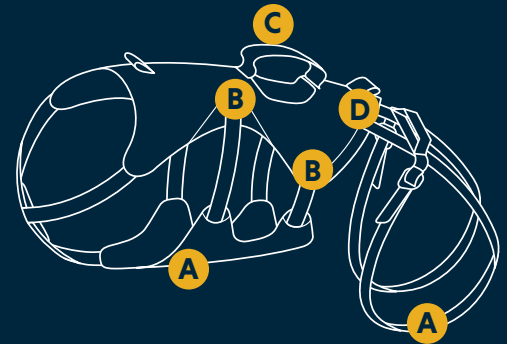

Doubleback™ Harness

a strength-rated belay harness that opens up areas that were previously difficult for dogs to access, while providing an increased level of safety, comfort and convenience

KEY FEATURES

Customizable, secure fit with seven points of adjustment

- A** Padded belly support and leg loops provide stability and weight dispersion
- B** Anodized aluminum Doubleback buckles for safety and durability
- C** Main tie-in point provides easy rope attachment
- D** Leg loops can be stowed for increased mobility during approach

27-32 in
(69-81 cm)

L/XL

32-42 in
(81-107 cm)

Materials

- Strength-rated nylon webbing
- Anodized 7075-T6 aluminum Doubleback buckles
- 420D ripstop nylon
- Closed cell foam
- Steel slide buckles
- Made in Vietnam