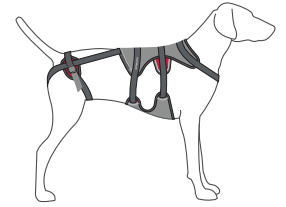

Doubleback™ Harness

a strength-rated belay harness that opens up areas that were previously difficult for dogs to access, while providing an increased level of safety, comfort and convenience

KEY FEATURES

Customizable, secure fit with seven points of adjustment

- A** Padded belly support and leg loops provide stability and weight dispersion
- B** Anodized aluminum Doubleback buckles for safety and durability
- C** Main tie-in point provides easy rope attachment
- D** Leg loops can be stowed for increased mobility during approach

SIZING

DOG'S GIRTH

Measure around widest part of rib cage

XS

17-22 in
(43-56 cm)

S

22-27 in
(56-69 cm)

M

27-32 in
(69-81 cm)

L/XL

32-42 in
(81-107 cm)

Materials

- Strength-rated nylon webbing
- Anodized 7075-T6 aluminum Doubleback buckles
- 420D ripstop nylon
- Closed cell foam
- Steel slide buckles
- Made in Vietnam