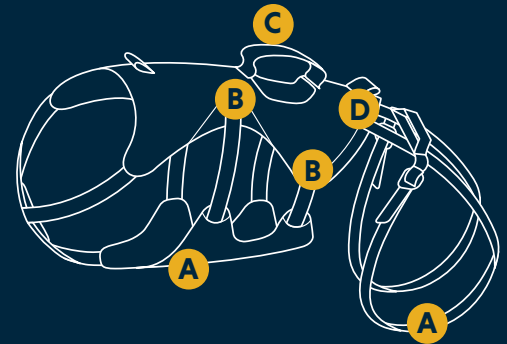

# Doubleback™ Harness

a strength-rated belay harness that opens up areas that were previously difficult for dogs to access, while providing an increased level of safety, comfort and convenience

## KEY FEATURES

Customizable, secure fit with seven points of adjustment

- A** Padded belly support and leg loops provide stability and weight dispersion
- B** Anodized aluminum Doubleback buckles for safety and durability
- C** Main tie-in point provides easy rope attachment
- D** Leg loops can be stowed for increased mobility during approach

## SIZING