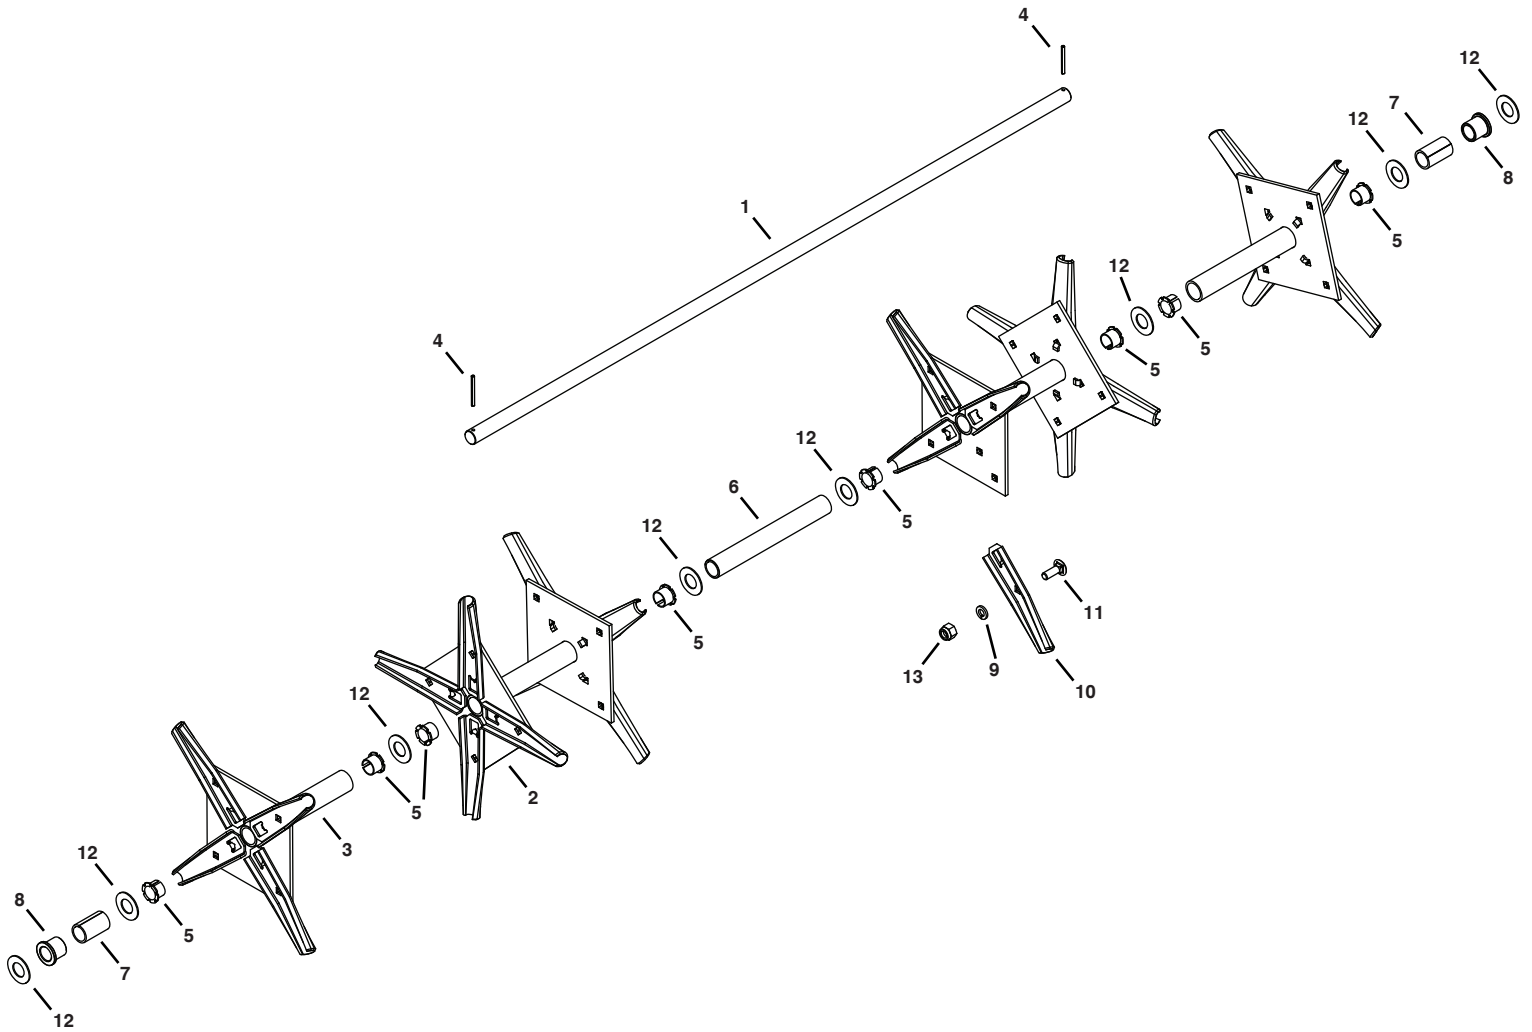

# 45-0474 PLUG AERATOR

REF	QTY	PART NO.	DESCRIPTION	REF	QTY	PART NO.	DESCRIPTION
1	1	26369	Shaft	8	2	44798	Flange Bearing
2	2	63929	Spool Assembly (Double)	9	24	43086	Lock Washer, 5/16"
3	2	63930	Spool Assembly (Single)	10	24	24924	Aerator Knife
4	2	41631	Cotter Pin, 5/32 x 1-1/4"	11	24	43080	Carriage Bolt, 5/16-18 x 3/4"
5	8	741-0493A	Split Bearing, 3/4"	12	8	1540-31	Washer, .78" x 1.25" x .062"
6	1	46500	Spacer, .82" x 1" x 7.88"	13	24	47810	Nylock Nut, 5/16"
7	2	48665	Spacer, .8" x 1" x 1.65"		1	41260	Instruction Sheet