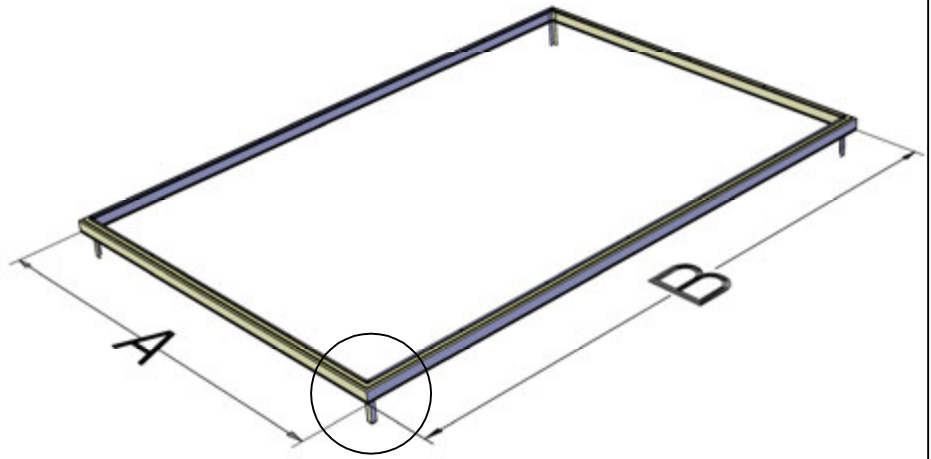

" HELIOS "

Royal Victorian

A	X	B
Vi23 2360 mm/ 92.91 in		Vi23 3100 mm/ 122.04 in
Vi34 3100 mm/ 122.04 in		Vi34 4580 mm/ 180.31 in
Vi36 3100 mm/ 122.04 in		Vi36 6050 mm/ 238.19 in

Note: Do not set concrete in the corners until the entire greenhouse frame is complete. You may need some play to install the uprights.