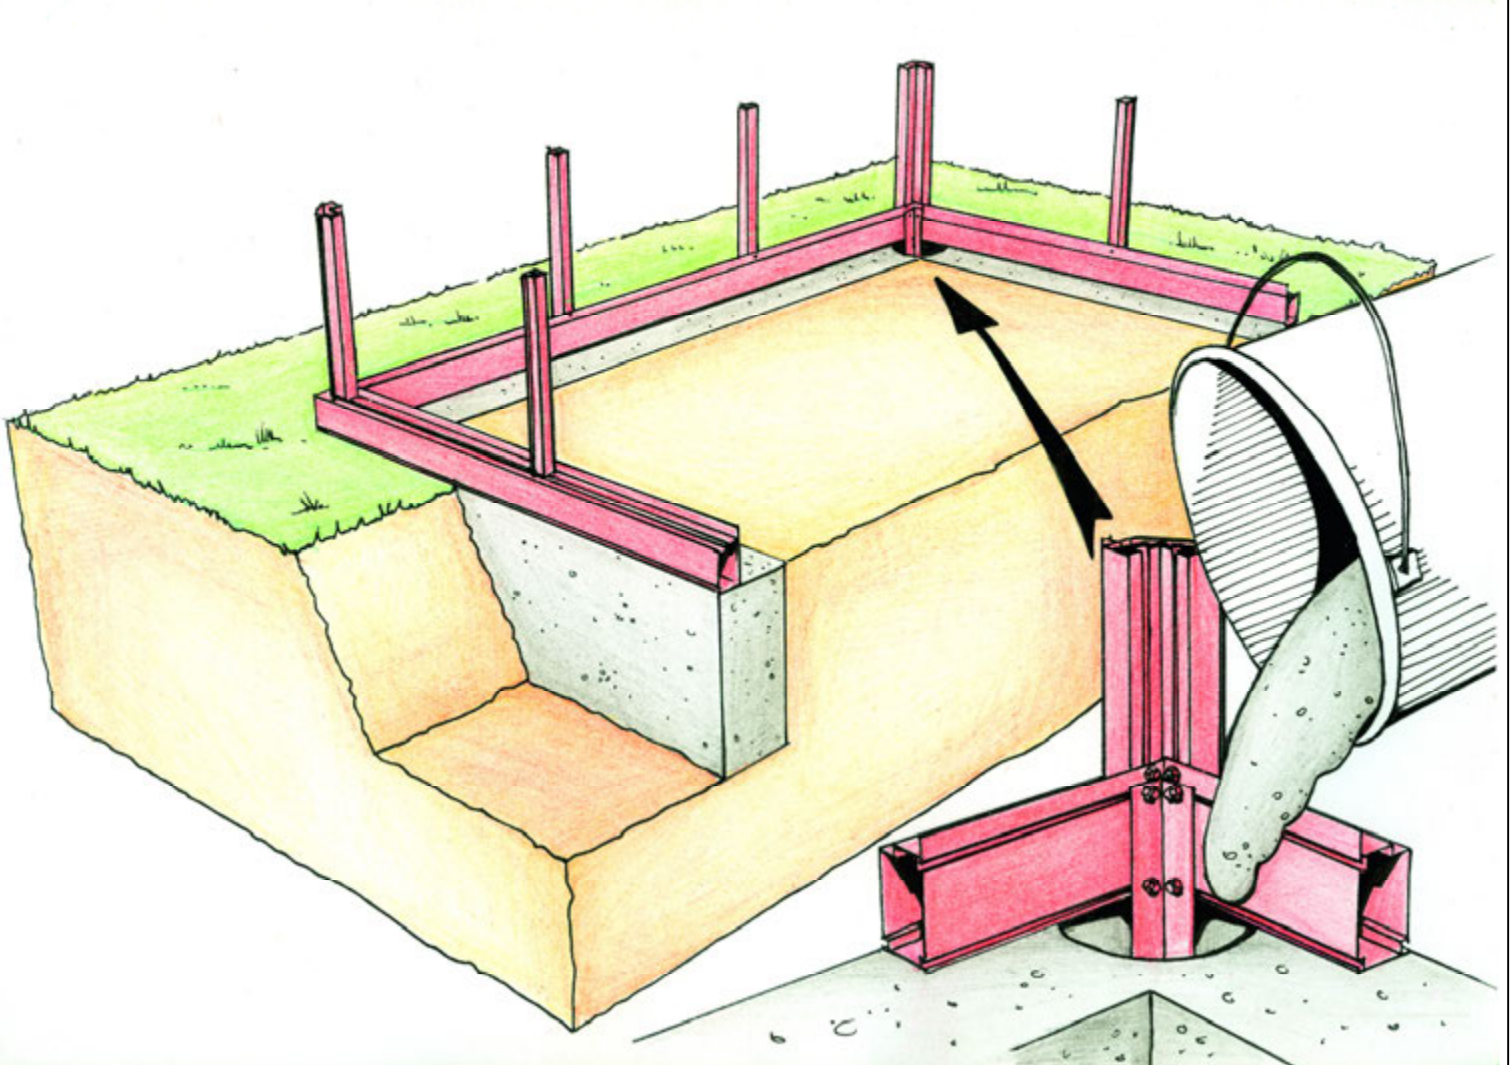

" HELIOS "

Royal Victorian

A	X	B
Vi23 2360 mm/ 92.91 in		Vi23 3100 mm/ 122.04 in
Vi34 3100 mm/ 122.04 in		Vi34 4580 mm/ 180.31 in
Vi36 3100 mm/ 122.04 in		Vi36 6050 mm/ 238.19 in

Note: Do not set concrete in the corners until the entire greenhouse frame is complete. You may need some play to install the uprights.