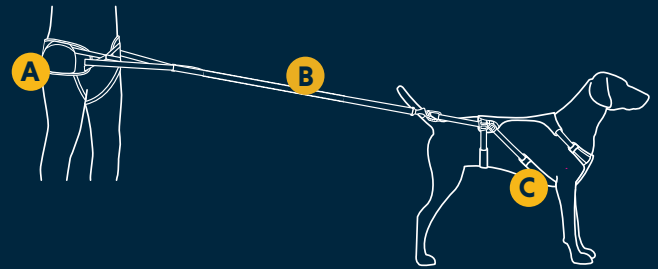

Omnijore™ Joring System

a complete system including dog harness, human hipbelt, and a towline designed for any dog powered activity such as skijoring, mountainboard-joring, skatejoring or canicross

KEY FEATURES

- A** Human hipbelt features 180 degree tow bridle for use in multiple joring sports and intuitive towline release for quick disconnect
- B** Towline is international regulation length and features shock-absorbing Wavelength™ webbing to minimize bounce. Towline length: 6.5 - 8.75 ft (2 - 2.7 m)
- C** Dog harness features four points of adjustability with a pulling-specific design

ACTIVITIES: Skiing, Snowboarding, Trail Running

SIZING

DOG'S GIRTH

Measure around widest part of rib cage

S

22-27 in
(56-69 cm)

M

27-32 in
(69-81 cm)

L/XL

32-42 in
(81-107 cm)

Materials

- 420D nylon ripstop
- Closed cell foam
- ITW Nexus Airloc buckles
- Nylon webbing (hipbelt and harness)
- Reverse coil zippers
- Wavelength webbing
- 6061-T6 anodized aluminum Talon Clip™
- Made in Vietnam