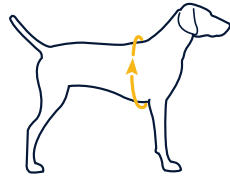

- A** Human hipbelt features 180 degree tow bridle for use in multiple joring sports and intuitive towline release for quick disconnect
- B** Towline is international regulation length and features shock-absorbing Wavelength™ webbing to minimize bounce. Towline length: 6.5 - 8.75 ft (2 - 2.7 m)
- C** Dog harness features four points of adjustability with a pulling-specific design

ACTIVITIES: Skiing, Snowboarding, Trail Running

SIZING

DOG'S GIRTH

Measure around widest part of rib cage

S

22-27 in
(56-69 cm)

M

27-32 in
(69-81 cm)

L/XL

32-42 in
(81-107 cm)

Materials

- 420D nylon ripstop
- Closed cell foam
- ITW Nexus Airloc buckles
- Nylon webbing (hipbelt and harness)
- Reverse coil zippers
- Wavelength webbing
- 6061-T6 anodized aluminum Talon Clip™
- Made in Vietnam