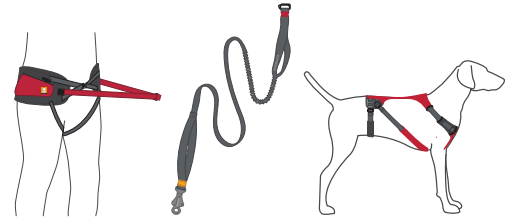

Omnijore™ Joring System

a complete system including dog harness, human hipbelt, and a towline designed for any dog powered activity such as skijoring, mountainboard-joring, skatejoring or canicross

KEY FEATURES

- A** Human hipbelt features 180 degree tow bridle for use in multiple joring sports and intuitive towline release for quick disconnect
- B** Towline is international regulation length and features shock-absorbing Wavelength™ webbing to minimize bounce. Towline length: 6.5 - 8.75 ft (2 - 2.7 m)
- C** Dog harness features four points of adjustability with a pulling-specific design

L/XL

32-42 in
(81-107 cm)

Materials

- 420D nylon ripstop
- Closed cell foam
- ITW Nexus Airloc buckles
- Nylon webbing (hipbelt and harness)
- Reverse coil zippers
- Wavelength webbing
- 6061-T6 anodized aluminum Talon Clip™
- Made in Vietnam