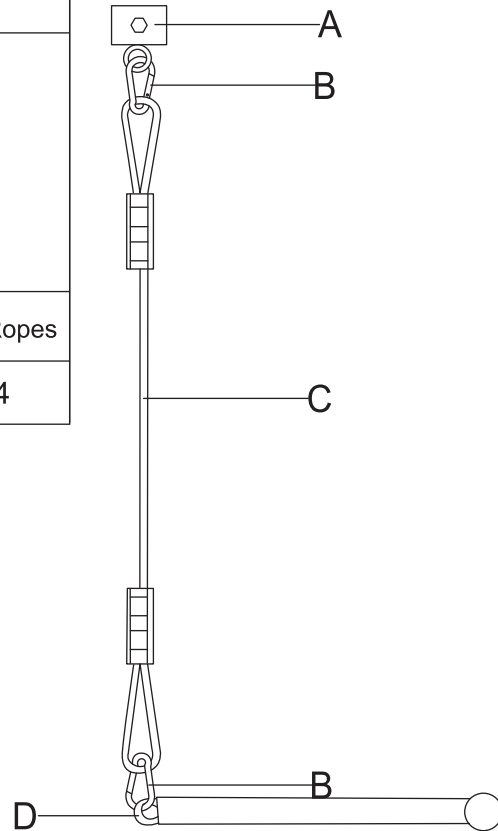

PRODUCT MANUAL

Greenhouse Shelf Bracket MODEL#GR-HF

Instruction Guide

PARTS LIST

READ AND SAVE THESE INSTRUCTION

Please read instruction carefully and identify all the parts before assembly.

A	B	C
		
Fixed Rings	Hooks	Lifting Ropes
Ax4	Bx8	Cx4

D	E
	
Bracket Tubes	Bolts
Dx4	Ex4

ASSEMBLY INSTRUCTION

INSTRUCTIONS:

1. Connect Fixed Ring (A) and Lifting Rope (C) with Hook (B), then take the Fixed Ring (A) through the curve tube of greenhouse and fixed by Bolt (E).
2. Take the Bracket Tube (D) through the tube of greenhouse.
3. Connect Bracket Tube (D) and Lifting Rope (C) with Hook (B) as shown in Figure 1. The instruction is completed.