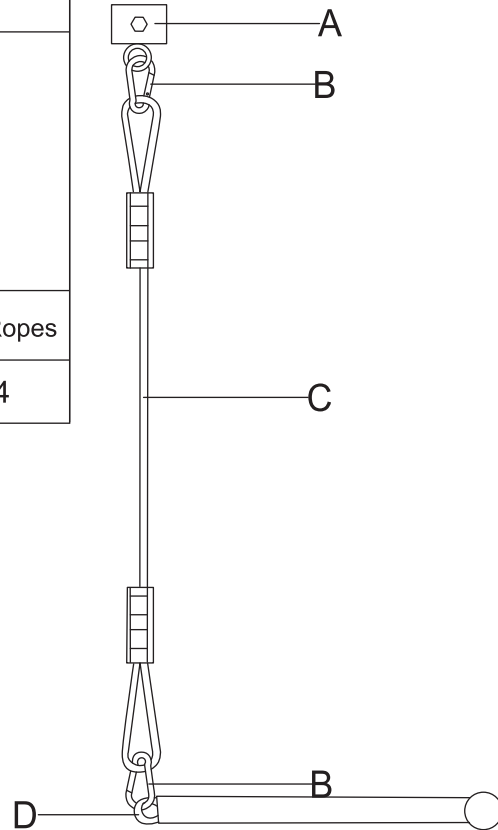

PRODUCT MANUAL

Greenhouse Shelf Bracket MODEL#GR-HF

Instruction Guide

PARTS LIST

READ AND SAVE THESE INSTRUCTION

Please read instruction carefully and identify all the parts before assembly.

A	B	C
		
Fixed Rings	Hooks	Lifting Ropes
Ax4	Bx8	Cx4

D	E
	
Bracket Tubes	Bolts
Dx4	Ex4

ASSEMBLY INSTRUCTION

INSTRUCTIONS:

1. Connect Fixed Ring (A) and Lifting Rope (C) with Hook (B), then take the Fixed Ring (A) through the curve tube of greenhouse and fixed by Bolt (E).
2. Take the Bracket Tube (D) through the tube of greenhouse.
3. Connect Bracket Tube (D) and Lifting Rope (C) with Hook (B) as shown in Figure 1. The instruction is completed.