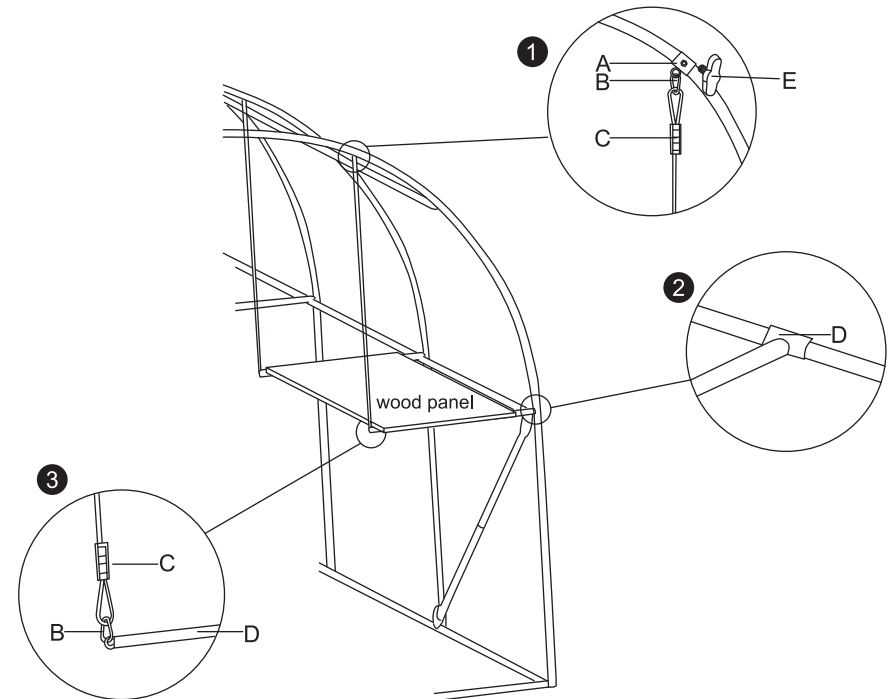

PRODUCT MANUAL

Greenhouse Shelf Bracket MODEL#GR-HF

Instruction Guide

PARTS LIST

READ AND SAVE THESE INSTRUCTION

Please read instruction carefully and identify all the parts before assembly.

A	B	C
		
Fixed Rings	Hooks	Lifting Ropes
Ax4	Bx8	Cx4

D	E
	
Bracket Tubes	Bolts
Dx4	Ex4

ASSEMBLY INSTRUCTION

INSTRUCTIONS:

1. Connect Fixed Ring (A) and Lifting Rope (C) with Hook (B), then take the Fixed Ring (A) through the curve tube of greenhouse and fixed by Bolt (E).
2. Take the Bracket Tube (D) through the tube of greenhouse.
3. Connect Bracket Tube (D) and Lifting Rope (C) with Hook (B) as shown in Figure 1. The instruction is completed.