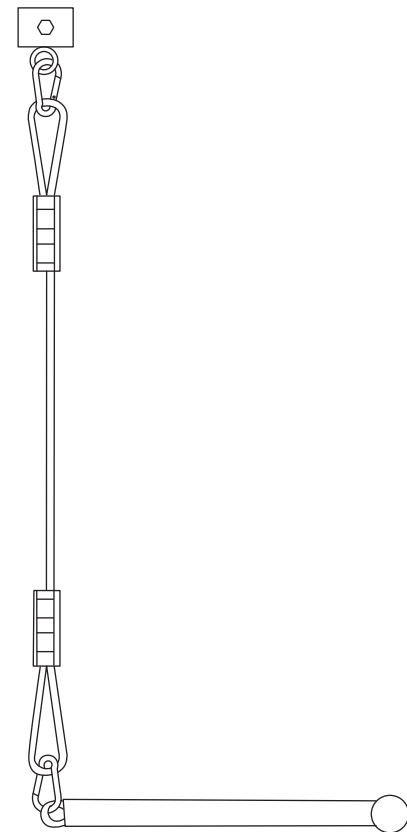

PRODUCT MANUAL

Greenhouse Shelf Bracket MODEL#GR-HF

Instruction Guide

PARTS LIST

READ AND SAVE THESE INSTRUCTION

Please read instruction carefully and identify all the parts before assembly.

A	B	C
		
Fixed Rings	Hooks	Lifting Ropes
Ax4	Bx8	Cx4

D	E
	
Bracket Tubes	Bolts
Dx4	Ex4

ASSEMBLY INSTRUCTION

INSTRUCTIONS:

1. Connect Fixed Ring (A) and Lifting Rope (C) with Hook (B), then take the Fixed Ring (A) through the curve tube of greenhouse and fixed by Bolt (E).
2. Take the Bracket Tube (D) through the tube of greenhouse.
3. Connect Bracket Tube (D) and Lifting Rope (C) with Hook (B) as shown in Figure 1. The instruction is completed.