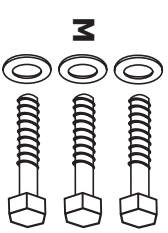

ASSEMBLY INSTRUCTIONS

MODEL WIX

1. Using bolts and washers included, attach extension to hinge side of gate.

2. Install eye bolts included with gate in extension, then follow gate instructions.

PARTS INCLUDED:

CARDINAL GATES

It's a Cardinal. It's the Best!
79 Amlajack Way
Newnan, GA 30265
770-252-4200
www.cardinalgates.com

ASSEMBLY INSTRUCTIONS

MODEL WIX

1. Using bolts and washers included, attach extension to hinge side of gate.

2. Install eye bolts included with gate in extension, then follow gate instructions.

PARTS INCLUDED:

CARDINAL GATES

It's a Cardinal. It's the Best!
79 Amlajack Way
Newnan, GA 30265
770-252-4200
www.cardinalgates.com