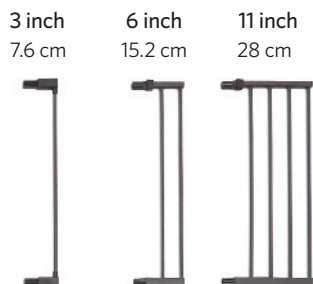

2939SW (Steel White)

Includes: (2) 3" Extensions
Expand: 29.5-38 W x 39 H "
75-96.5 W x 99 H cm
Door: 19" W / 48.2 W cm
Bar Spacing: 2.5" / 6.3 cm
Weight: 14 lbs (16.5 w/carton)
6.3 kg (7.4 w/carton)
UPC: 027773019435

2929SG (Steel Graphite)

Includes: (2) 3" Extensions
Expand: 29.5-38 W x 29 H "
75-96.5 W x 73.6 H cm
Door: 19" W / 48.2 W cm
Bar Spacing: 2.5" / 6.3 cm
Weight: 12 lbs (14 w/carton)
5.4 kg (6.3 w/carton)
UPC: 027773019473

2939SW-11

(Steel White)

Fits: Model 2939SW
Extension: 11 inches
Individual UPC: 1 each
027773019466
Master UPC: 5 each
10027773019463

2939SG-3

(Steel Graphite)

Fits: Model 2939SG
Extension: 3 inches
Individual UPC: 1 each
027773019527
Master UPC: 10 each
10027773019524

2939SG-6

(Steel Graphite)

Fits: Model 2939SG
Extension: 6 inches
Individual UPC: 1 each
027773019534
Master UPC: 5 each
10027773019531

2939SG-11

(Steel Graphite)

Fits: Model 2939SG
Extension: 11 inches
Individual UPC: 1 each
027773019541
Master UPC: 5 each
10027773019548