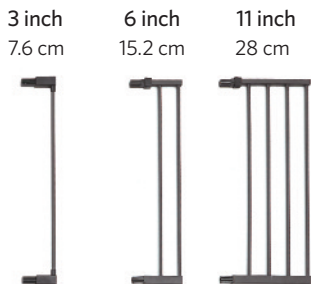

**2939SW** (Steel White)

Includes: (2) 3" Extensions  
Expand: 29.5-38 W x 39 H "  
75-96.5 W x 99 H cm  
Door: 19" W / 48.2 W cm  
Bar Spacing: 2.5" / 6.3 cm  
Weight: 14 lbs (16.5 w/carton)  
6.3 kg (7.4 w/carton)  
UPC: 027773019435

**2929SG** (Steel Graphite)

Includes: (2) 3" Extensions  
Expand: 29.5-38 W x 29 H "  
75-96.5 W x 73.6 H cm  
Door: 19" W / 48.2 W cm  
Bar Spacing: 2.5" / 6.3 cm  
Weight: 12 lbs (14 w/carton)  
5.4 kg (6.3 w/carton)  
UPC: 027773019473

**2939SG** (Steel Graphite)

Includes: (2) 3" Extensions  
Expand: 29.5-38 W x 39 H "  
75-96.5 W x 99 H cm  
Door: 19" W / 48.2 W cm  
Bar Spacing: 2.5" / 6.3 cm  
Weight: 14 lbs (16.5 w/carton)  
6.3 kg (7.4 w/carton)  
UPC: 027773019510

**2939SG-6**

(Steel Graphite)

Fits: Model 2939SG  
Extension: 6 inches  
Individual UPC: 1 each  
027773019534  
Master UPC: 5 each  
10027773019531

**2939SG-11**

(Steel Graphite)

Fits: Model 2939SG  
Extension: 11 inches  
Individual UPC: 1 each  
027773019541  
Master UPC: 5 each  
10027773019548