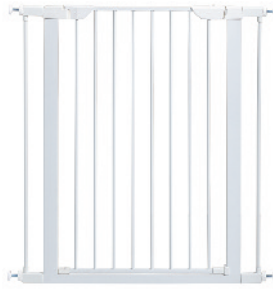

# Pet Gate

Keeps Pets in a Good Place .

**Model 2939SG** (Graphite)  
29.5 - 38" wide x 39" high

Also available in White  
**Model 2939SW**

## Steel Pet Gates

- Strong & Durable Steel Frame Construction
- One-Handed, Safe & Secure Spring-Loaded Latch
- 19 inch Wide Door Swings in Either Direction for Easy Walk Through
- Pressure Mounts for Easy Installation
- Textured Graphite or Smooth White Finish

**Model 2929SW** (White)  
29.5 - 38" wide x 29" high

Also available in Graphite **Model 2929SG**

One-Handed, Spring-Loaded Latch Automatically Locks When Closed

Tension Knobs Secure Placement

Product Video

**2939SW** (Steel White)

Includes: (2) 3" Extensions  
Expand: 29.5-38 W x 39 H "  
75-96.5 W x 99 H cm  
Door: 19" W / 48.2 W cm  
Bar Spacing: 2.5" / 6.3 cm  
Weight: 14 lbs (16.5 w/carton)  
6.3 kg (7.4 w/carton)  
UPC: 027773019435