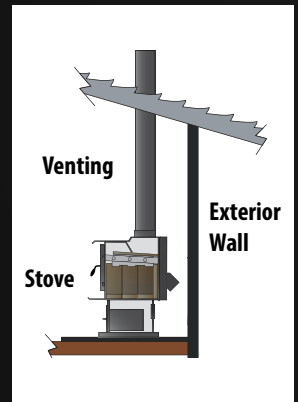

Premium Options Come Standard

How it works

- 1 Wood is loaded into the firebox
- 2 Adjustable air control provides desired heat output and burn rate
- 3 WoodPro baffle technology provides clean and efficient burn
- 4 Forced air blower circulates warm air into your room
- 5 Clean up is easy with the WoodPro ash removal system included with every stove

Standard Venting Configuration

WoodPro stoves use 6" single wall or double wall pipe for venting. Please see installation manual or video for complete instructions.

WoodPro 2.6 Stove WS-TS-2500

Larger spaces require larger stoves, and this fits the bill. The 2.6 cu. ft. firebox holds a stack of 21-inch logs and can burn continuously and efficiently for up to 12 hours, while the included blower maximizes heat distribution.