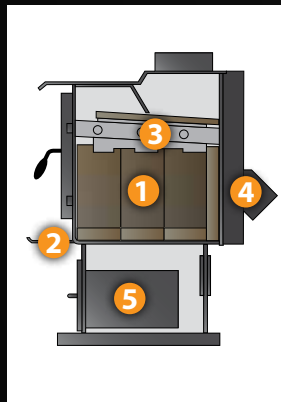

Standard Venting Configuration

WoodPro stoves use 6" single wall or double wall pipe for venting. Please see installation manual or video for complete instructions.

WoodPro 2.6 Stove WS-TS-2500

Larger spaces require larger stoves, and this fits the bill. The 2.6 cu. ft. firebox holds a stack of 21-inch logs and can burn continuously and efficiently for up to 12 hours, while the included blower maximizes heat distribution.