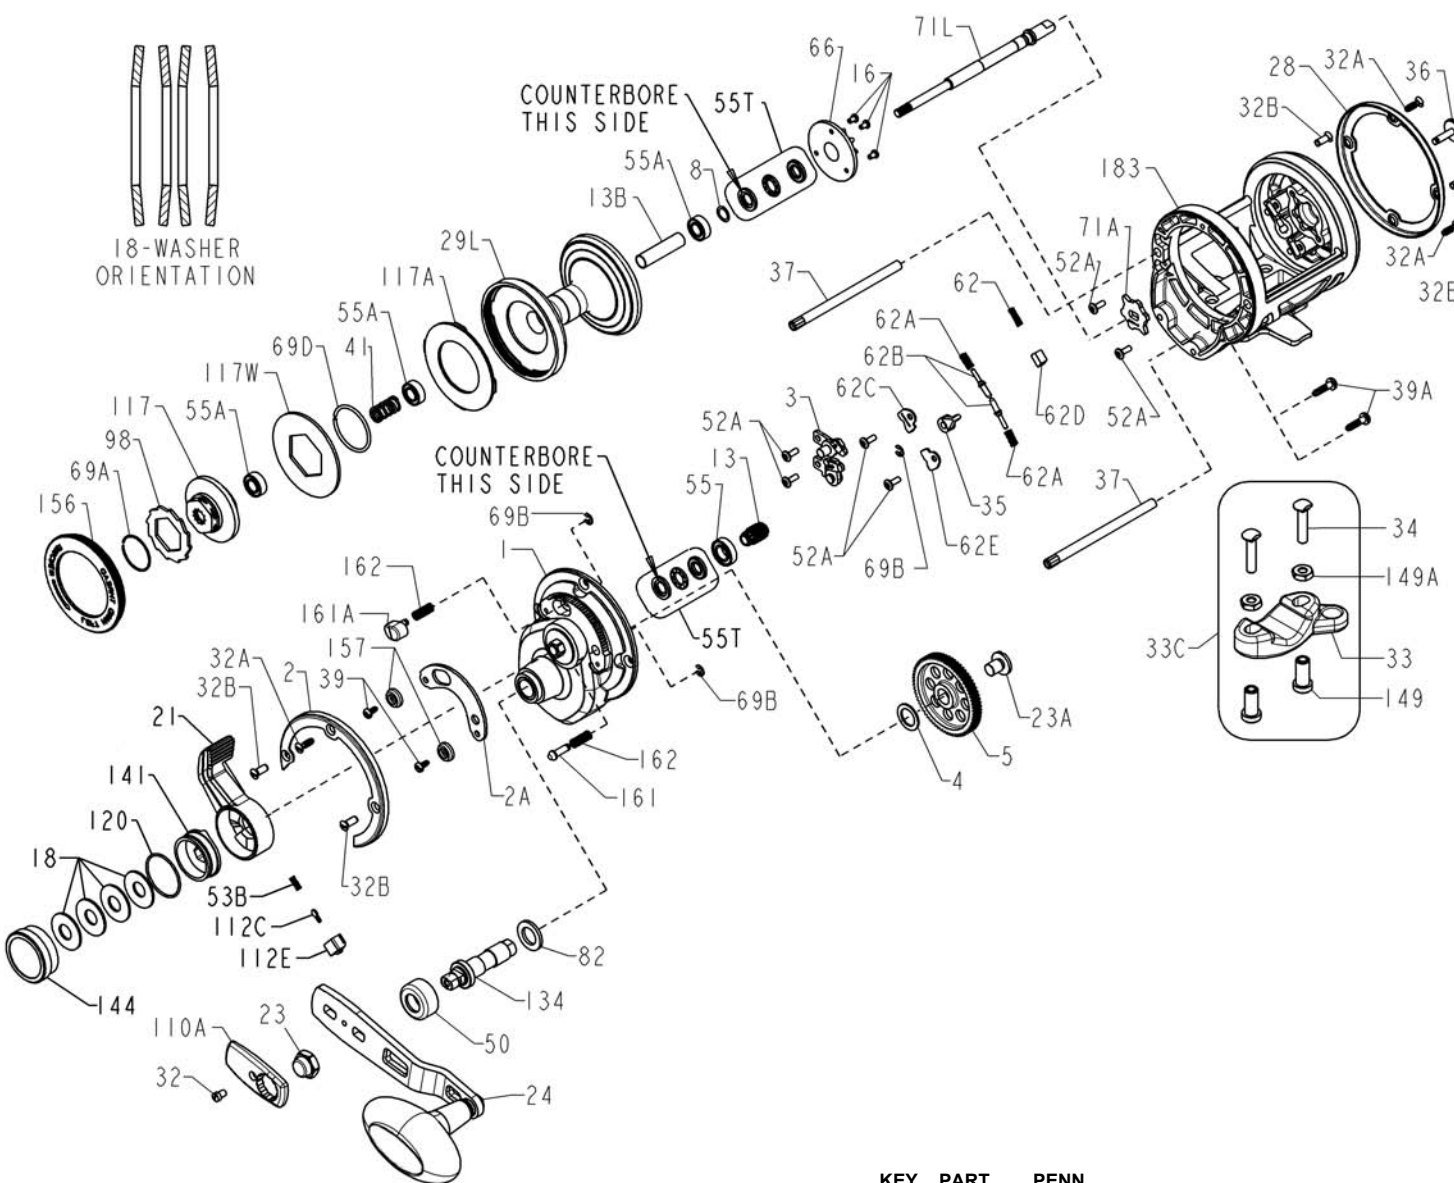

PARTS LIST FOR MODEL SQL40LDLH

REEL ASM NO 1238641

KEY NO.	PART NO.	PENN STYLE NO.	DESCRIPTION
13	1239238	13-40SLD	Pinion
13B	1257816	13B-30SLD	Sleeve, Spindle
16	1181587	16-975LD	Screw (3 Req)
18	1239239	18-40SLD	Washer, Spring (4 Req)
21	1260193	21-40SLDLH	Lever- LH Drag
23	1229462	23-TRQ40	Nut, Handle
23A	1181930	23-6CH	Screw, Main Gear
24	1229501	24-TRQ40	Assembly, Handle
28	1239241	28-40SLD	Ring, Left Side
29L	1260195	29L-40SLDLH	Spool- LH
32	1182708	32-15	Screw, Handle Lock
32A	1238924	32-30SLD	Screw (3 Req)
32B	1182722	32-310	Screw (4 Req)
33	1182754	33-113	Rod Clamp
33C	1238925	33C 30SLD	Kit, Rod Clamp
34	1182788	34-45	Screw, Rod Clamp (2 Req)
35	1238939	35-30SLD	Tongue, Click
36	1238940	36-30SLD	Button, Click
37	1238941	37-30SLD	Bar, Spacer (2 Req)
39	1238942	39-30SLD	Screw (2 Req)
39A	1258668	39A-30SLD	Screw Thread Cutting (2 Req)
41	1238943	41-30SLD	Spring
50	1238944	50-30SLD	Shield, Gear Stud
52A	1183843	52A-260	Screw (6 Req)
53B	1183848	53B-5600	Spring Drag Knob Click
55	1238945	55-30SLD	Bearing (14x7x4)
55A	1238912	55A-50SLD	Bearing (12x6x4) (3 Req)
55T	1238913	55T-30SLD	Bearing Assembly (2 Req)
62	1236596	62-TRQ40	Spring
62A	1184033	62A-310	Spring (2 Req)
62B	1184037	62B-525	Pin, Click (2 Req)
62C	1238914	62C-30SLD	Plate, Click Retaining
62D	1230189	62A-TRQ40	Block, Click Button Locator
62E	1184041	62C-321LH	Plate, Click Retaining
66	1238915	66-30SLD	Ratchet, Click
69A	1238916	69A-30SLD	Ring, Retaining, Round
69B	1184125	69B-50	Ring, Retaining, "E" (3 Req)
69D	1238917	69D-30SLD	Ring, Retaining, Round
71A	1238918	71A-30SLD	Plate, Spindle Locking
71L	1238979	71L-30SLD	Spindle
82	1184220	82-25	Washer
98	1238980	98-30SLD	Ratchet
110A	1238983	110A-30SLD	Plate, Handle Nut Locking
112C	1238984	112C-30SLD	Pin, Click
112E	1238985	112E-30SLD	Housing Lever Click
117	1239245	117-40SLD-1	Drive Plate
117A	1239247	117A-40SLD	Drag Washer, Asm
117W	1239249	117W-40SLD	Drag Washer, Metal
120	1238994	120-30SLD	O-Ring
134	1238995	134-30SLD	Gear Stud
141	1260197	141-40SLDLH	Follower- LH Cam
144	1257831	144-40SLD	Knob, Preset
149	1184702	149-45	Rod Clamp Nut (2 Req)
149A	1184706	149-200	Hex Nut (2 Req)
156	1260199	156-40SLDLH	Cover- LH Drag
157	1239002	157-30SLD	Bushing, Quadrant (2 Req)
161	1239011	161-30SLD	Button, Free Spool
161A	1184787	161-40	Button, Strike
162	1184795	162-50	Spring (2 Req)
183	1260201	183-40SLDLH	Frame Asm- LH

KEY NO.	PART NO.	PENN STYLE NO.	DESCRIPTION
1	1260187	1-40SLDLH	Plate Asm- LH R.S.
2	1260189	2-40SLDLH	Ring- LH Right Side
2A	1239235	2A-40SLD	Ring, Quadrant
3	1260191	3-40SLDLH	LH Dog Bridge Asm
4	1180750	4-25	Washer
5	1239237	5-40SLD	Gear, Main
8	1257843	8-30SLD	Washer, Crescent