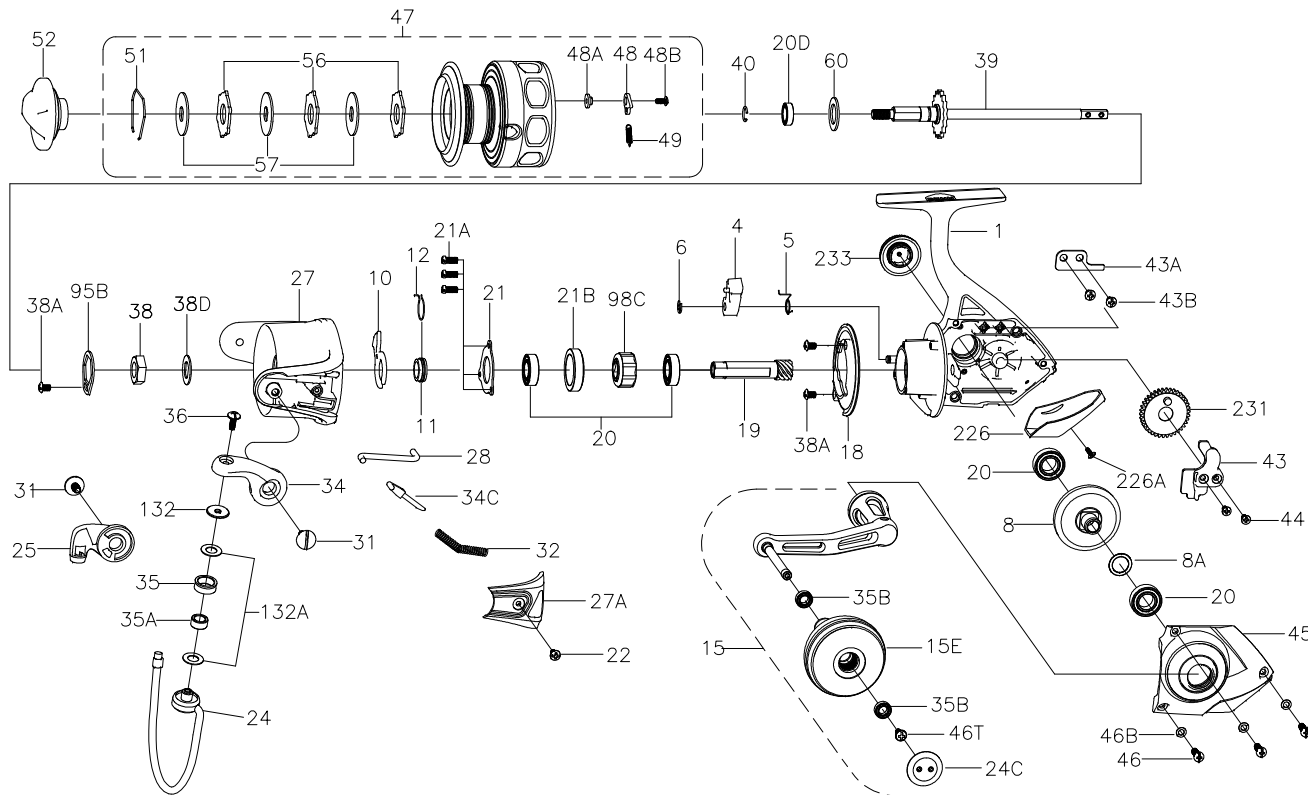

PARTS LIST FOR MODEL CFT6000

KEY NO.	PART NO.	DESCRIPTION
21A	1192645	21A-5000SG Bearing Retainer Screw (3 req)
21B	1192650	21B-5000SG Collar
22	1192661	22-5000SG Bail Pivot Cover Screw
24	1308092	24-CFT6000 Bail Wire Assembly
24C	1316416	24C-CFT5000 Handle Knob Cap
25	1308093	25-CFT5000 Bail Holder
27	1308095	27-CFT6000 Rotor
27A	1308097	27A-CFT6000 Bail Pivot Cover
28	1308099	28-CFT6000 Trip Lever
31	1308100	31-CFT5000 Bail Arm Screw (2 req)
32	1200520	32-6000SG Bail Spring
34	1308103	34-CFT6000 Bail Arm
34C	1191652	34C-5000SG Pivot Arm
35	1308066	35-CFT3000 Line Roller
35A	1308067	35A-CFT3000 Line Roller Bushing
35B	1316417	35B-CFT5000 Ball Bearing (2 req)
36	1191699	36-3000SG Bail Stud Screw
38	1191731	38-7000SG Rotor Nut
38A	1191736	38A-5000SG Screw (3 req)
38D	1308104	38D-CFT5000 Rotor Nut Washer
39	1308106	39-CFT6000 Main Shaft Assembly
40	1211620	40-5000BTL Bearing Lock Spring
43	1308107	43-CFT5000 Crosswind Block
43A	1191820	43A-5000SG Crosswind Block Plate
43B	1191827	43B-5000SG Crosswind Block Plate Screw (2 req)
44	1191845	44-5000SG Crosswind Block Screw (2 req)
45	1308109	45-CFT6000 Housing Cover Assembly
46	1191903	46-5000SG Housing Cover Screw (3 req)
46B	1191908	46B-5000SG Housing Cover Washer (3 req)
46T	1316411	46T-CFT2000 Screw
47	1308111	47-CFT6000 Spool Assembly
48	1211625	48-5000SG Click Tongue
48A	1211626	48A-5000SG Click Tongue Washer
48B	1211612	48B-5000SG Spool Click Screw
49	1211627	49-5000SG Click Tongue Spring
51	1308112	51-CFT5000 Drag Retaining Ring
52	1308113	52-CFT5000 Drag Knob Assembly
56	1308114	56-CFT5000 Drag Washer (3 req)
57	1192044	57-5000SG Keyed Washer (3 req)
60	1192062	60-5000SG Thrust Washer
95B	1308115	95B-CFT5000 Rotor Locking Plate
98C	1308116	98C-CFT5000 Clutch/Sleeve Assembly
132	1192297	132-5000SG Roller Washer
132A	1192302	132A-3000SG Line Roller Washer (2 req)
226	1308117	226-CFT5000 Rear Cover
226A	1192473	226A-3000SG Rear Cover Screw
231	1200523	231-6000SG Crosswind Gear
233	1308118	233-CFT5000 Bearing Cover Assembly