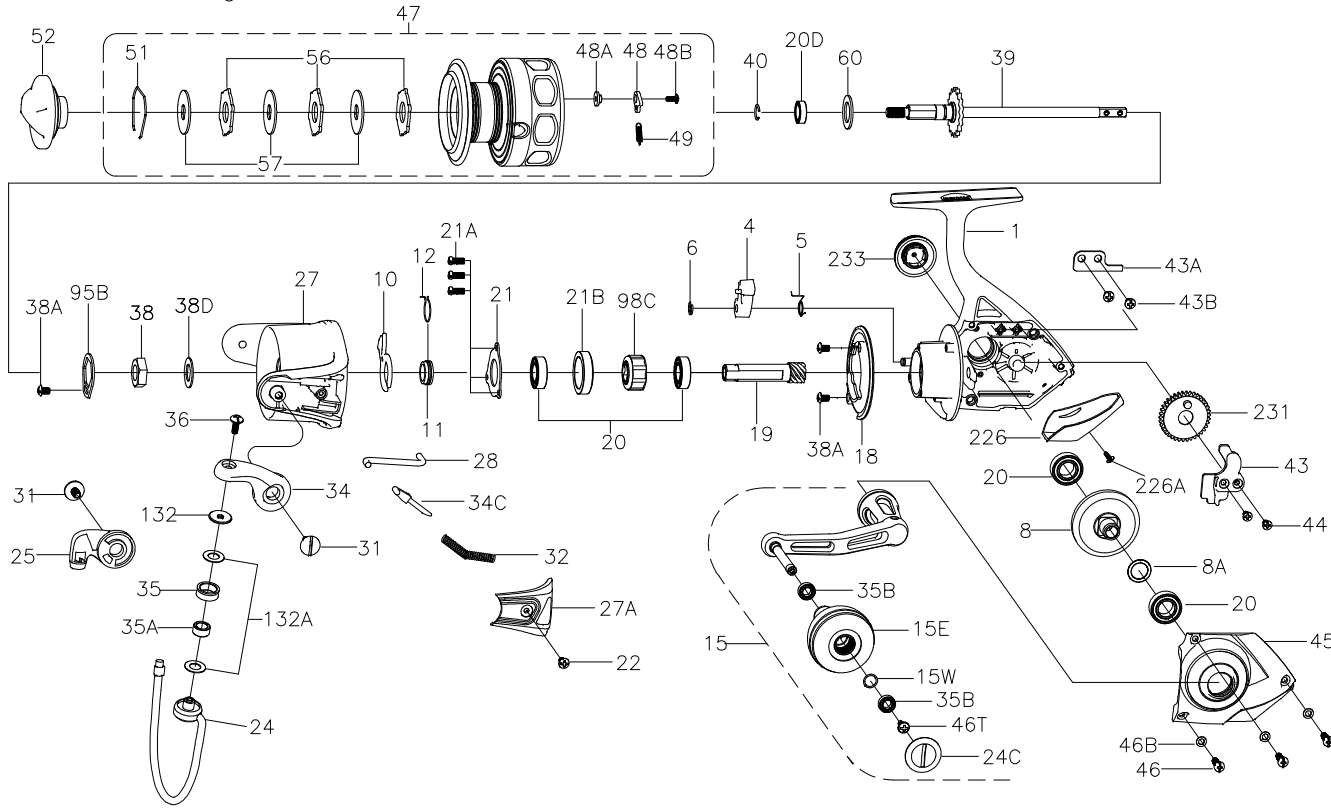

PARTS LIST FOR MODEL CFT5000

KEY NO.	PART NO.	DESCRIPTION
21A	1192645	21A-5000SG Bearing Retainer Screw (3 req)
21B	1192650	21B-5000SG Collar
22	1192661	22-5000SG Bail Pivot Cover Screw
24	1308091	24-CFT5000 Bail Wire Assembly
24C	1316416	24C-CFT5000 Handle Knob Cap
25	1308093	25-CFT5000 Bail Holder
27	1308094	27-CFT5000 Rotor
27A	1308096	27A-CFT5000 Bail Pivot Cover
28	1308098	28-CFT5000 Trip Lever
31	1308100	31-CFT5000 Bail Arm Screw (2 req)
32	1308101	32-CFT5000 Bail Spring
34	1308102	34-CFT5000 Bail Arm
34C	1191652	34C-5000SG Pivot Arm
35	1308066	35-CFT3000 Line Roller
35A	1308067	35A-CFT3000 Line Roller Bushing
35B	1316417	35B-CFT5000 Ball Bearing (2 req)
36	1191699	36-3000SG Bail Stud Screw
38	1191731	38-7000SG Rotor Nut
38A	1191736	38A-5000SG Screw (3 req)
38D	1308104	38D-CFT5000 Rotor Nut Washer
39	1308105	39-CFT5000 Main Shaft Assembly
40	1211620	40-5000BTL Bearing Lock Spring
43	1308107	43-CFT5000 Crosswind Block
43A	1191820	43A-5000SG Crosswind Block Plate
43B	1191827	43B-5000SG Crosswind Block Plate Screw (2 req)
44	1191845	44-5000SG Crosswind Block Screw (2 req)
45	1308108	45-CFT5000 Housing Cover Assembly
46	1191903	46-5000SG Housing Cover Screw (3 req)
46B	1191908	46B-5000SG Housing Cover Washer (3 req)
46T	1316411	46T-CFT2000 Screw
47	1308110	47-CFT5000 Spool Assembly
48	1211625	48-5000SG Click Tongue
48A	1211626	48A-5000SG Click Tongue Washer
48B	1211612	48B-5000SG Spool Click Screw
49	1211627	49-5000SG Click Tongue Spring
51	1308112	51-CFT5000 Drag Retaining Ring
52	1308113	52-CFT5000 Drag Knob Assembly
56	1308114	56-CFT5000 Drag Washer (3 req)
57	1192044	57-5000SG Keyed Washer (3 req)
60	1192062	60-5000SG Thrust Washer
95B	1308115	95B-CFT5000 Rotor Locking Plate
98C	1308116	98C-CFT5000 Clutch/Sleeve Assembly
132	1192297	132-5000SG Roller Washer
132A	1192302	132A-3000SG Line Roller Washer (2 req)
226	1308117	226-CFT5000 Rear Cover
226A	1192473	226A-3000SG Rear Cover Screw
231	1192503	231-5000SG Crosswind Gear
233	1308118	233-CFT5000 Bearing Cover Assembly