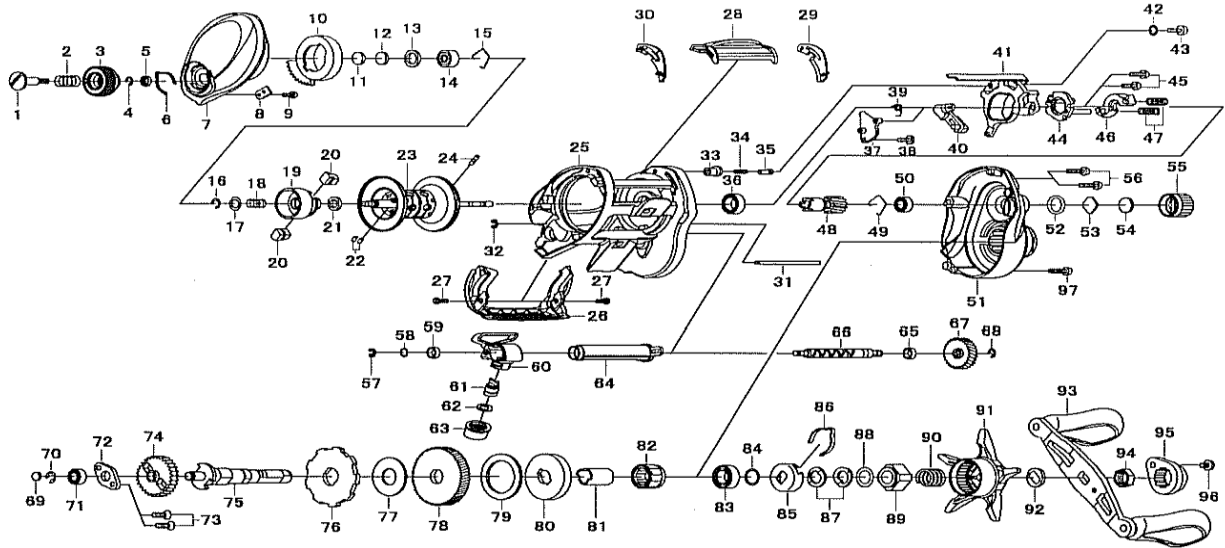

Please order by parts number, not key number
 Veuillez indiquer le numéro de la pièce (Non "Key" No.)

BAITCASTING REEL TATULA 100H/100HS/100P

KEY NO.	PART NO.	PART NAME
1	H93-0401	SET PLT SCREW
2	E16-7101	YOKE SPRING
3	H93-0206	BRAKE ADJ KNOB
4	B33-9801	BRAKE DIAL RETAINER(A)
5	F63-7701	BRAKE DIAL WASHER
6	H66-3401	BRAKE CLICK SPRING
7	H93-0103	LEFT SIDE PLATE
8	H91-5501	BRAKE DIAL RETAINER(B)
9	G93-9301	FRONT PLATE SCREW
10	H93-0501	MAGNET HOLDER
11	375-7400	SPACER(A)
12	375-7411	SPACER(B)
13	G18-5101	SPACER(C)
14	G51-1503	BALL BEARING(A)
15	F03-2201	BEARING RETAINER(A)
16-24	Z02-1272	SPOOL ASSEMBLY
25	H91-0203	FRAME
26	H93-0003	FRONT PLATE
27	H45-5402	SCREW(C)
28	H91-2401	CLUTCH LEVER
29	H91-5601	CLUTCH LEVER PLATE
30	H91-5701	CLUTCH LEVER PLATE
31	H91-2101	STABILIZER BAR
32	H70-4101	RETAINER(A)
33	H91-0601	COLLAR
34	H92-8801	SPRING(B)
35	H91-0701	PIN
36	B86-1704	BALL BEARING(B)
37	H91-2301	PLATE(A)
38	H29-4101	SCREW(D)
39	H45-0001	CLUTCH CAM SPRING
40	H45-0101	CLUTCH TRIP LEVER
41	H92-8701	CLUTCH CAM PLT
42	H15-9201	WASHER(A)
43	352-2501	A/R LEVER SCREW
44	H65-9101	CLUTCH CAM PLATE
45	B03-2904	CLUTCH CAM SCREW
46	H92-9001	YOKE
47	H79-8701	YOKE SPRING
48	H91-3901	PINION GEAR
49	E21-9701	BEARING RETAINER(B)
50	G43-1102	BALL BEARING(C)
51	H91-0306	RIGHT SIDE PLATE
52	171-5201	"O"RING
53	B17-5406	SPACER(F)
54	B17-5503	CAP RUBBER WASHER
55	J00-4701	CAST CONTROL CAP
56	G04-0814	RIGHT SIDE PLATE SCREW(A)
57	320-5901	RETAINER(B)
58	B41-1700	WASHER(B)
59	G72-0001	WORM SHAFT SPACER (A)
60	H92-9101	T-LEVEL WIND

TATULA 100HS SPECIAL PARTS		
KEY NO.	PART NO.	PART NAME
3	H93-0208	BRAKE ADJ KNOB
48	J00-4201	PINION GEAR
51	H91-0307	RIGHT SIDE PLATE
78	J00-4001	DRIVE GEAR

TATULA 100P SPECIAL PARTS		
KEY NO.	PART NO.	PART NAME
3	H93-0209	BRAKE ADJ KNOB
48	H99-2201	PINION GEAR
51	H91-0308	RIGHT SIDE PLATE
78	H99-2301	DRIVE GEAR