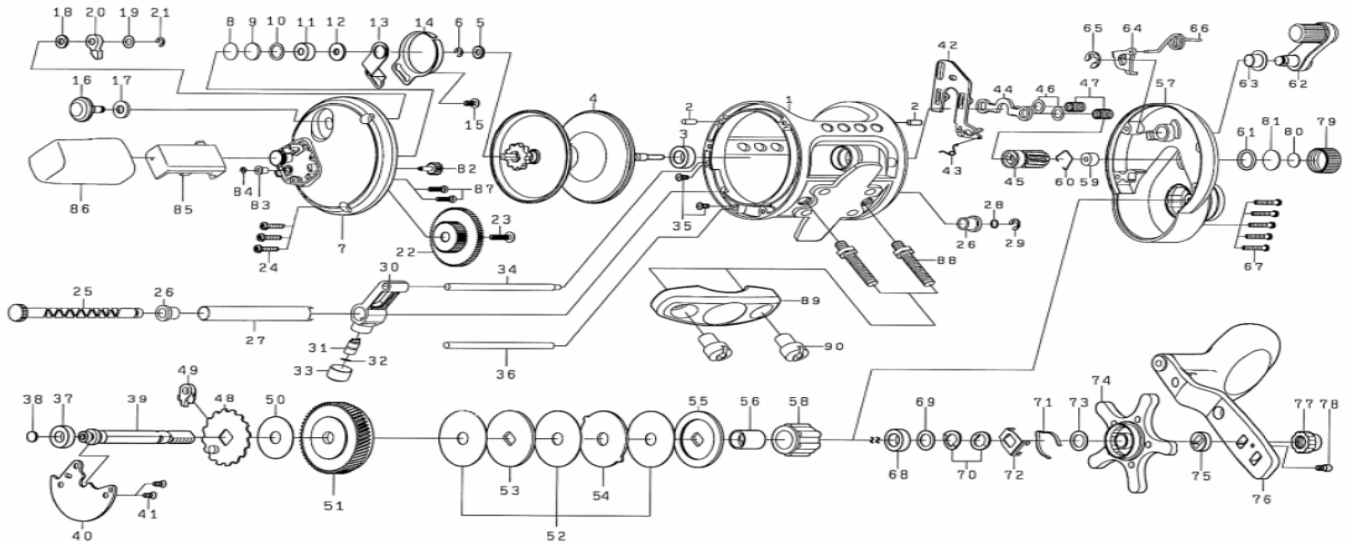

Please order by parts number, not key number
 Veuillez indiquer le numéro de la pièce (Non "Key" No.)

CONVENTIONAL REEL

SALTIST LW40LCA·LW50LCA

Key No.	Parts No.	Parts Name	Key No.	Parts No.	Parts Name
1	E63-1201	Frame assembly	51	E63-0301	Drive gear
2	G21-1701	Pin	52	E63-0401	Drag washer
3	G42-7201	Ball bearing (A)	53	G60-4301	Key washer (A)
4	E65-5001	Spool assembly	54	G60-4401	Eared washer
5	E65-8701	Spool gear	55	E63-4501	Key washer (B)
6	320-1402	Retainer (A)	56	E61-0701	Collar (B)
7	E65-7801	Left side plate	57	E63-0603	Right side plate
8	G27-6300	Washer (O)	58	E63-3301	Roller clutch
9	G21-2401	Washer (A)	59	E60-8801	Bushing (A)
10	F95-6702	Washer (B)	60	F03-2201	Bushing retainer
11	G42-7701	Ball bearing (B)	61	B05-5201	"O" ring
12	E61-0501	Washer (C)	62	E65-5201	Clutch lever
13	E62-8601	Click spring retainer	63	G60-5201	Collar (C)
14	E61-0601	Click spring	64	E61-7601	Clutch cam
15	G99-8401	Screw (A)	65	320-7601	Retainer (D)
16	E63-4202	Click button	66	E61-1101	Spring (C)
17	E61-7301	Washer (D)	67	E63-4301	Screw (G)
18	E61-7401	Washer (E)	68	G52-3403	Ball bearing (D)
19	373-1600	Washer (F)	69	E60-8901	Washer (L)
20	E61-1001	Click pawl	70	E25-3501	Spring washer
21	320-1402	Retainer (B)	71	F03-2401	Click leaf spring
22	E65-3501	Idle gear	72	G58-8601	Click leaf spring holder
23	E45-4003	Screw (B)	73	G69-4201	Washer (M)
24	E62-7202	Screw (C)	74	E65-5301	Star drag
25	E62-9001	Worm shaft assembly	75	E60-5101	Spacing sleeve
26	E57-3601	Worm shaft bush	76	E65-5402	Handle assembly
27	E62-9401	Level wind guard	77	G22-0305	Handle nut
28	E62-9301	Washer (G)	78	G21-8201	Handle nut screw
29	320-7601	Retainer (C)	79	E61-0902	Cast control cap
30	E57-3102	Line guide assembly	80	B17-5503	Spacer (A)
31	E57-4001	Line guide pawl	81	375-7501	Spacer (B)
32	F95-0200	Washer (H)	82	E65-7901	Gear
33	E57-4102	Pawl cap	83	E65-4801	Bushing (B)
34	E62-9902	Stabilizer bar (A)	84	B86-4101	Retainer (E)
35	352-0601	Screw (D)	85	F54-2401	Counter
36	E63-0102	Stabilizer bar (B)	86	E65-2501	Counter cover
37	G27-9601	Ball bearing (C)	87	G39-1601	Screw (H)
38	F73-3501	Washer (I)	88	E62-4501	Clamp bolt
39	E63-0201	Drive shaft	89	E62-4401	Rod clamp
40	G60-3602	Drive shaft retainer	90	E62-6101	Clamp nut
41	G21-2901	Screw (E)			
42	E65-3601	Yoke plate			
43	E65-5501	Spring (A)			
44	G60-3802	Yoke			
45	G45-9701	Pinion gear			
46	E61-5101	Washer (J)			
47	F93-5201	Spring (B)			
48	E65-4001	Anti-reverse ratchet			
49	E64-3501	Anti-reverse pawl			
50	G60-4001	Washer (K)			