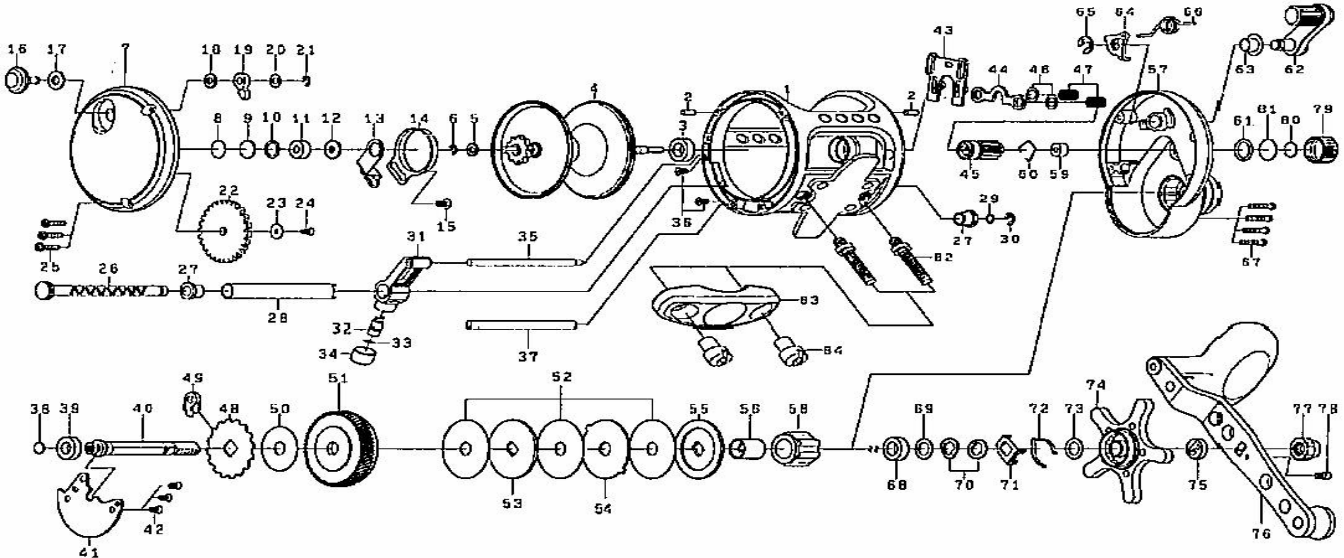

# SALTIST LW20HA·LW30HA

Key No.	Parts No.	Parts Name
1	E63-4701	Frame assembly
2	G21-1701	Pin
3	G42-7201	Ball bearing (A)
4	E63-4901	Spool assembly
5	E62-8201	Spool gear
6	320-1402	Spool gear retainer
7	E63-5101	Left side plate
8	G27-6300	Bearing washer (A)
9	G21-2401	Bearing washer (B)
10	F95-6702	Bearing washer (C)
11	G42-7701	Ball bearing (B)
12	E61-0501	Bearing washer (D)
13	E63-5201	Click spring retainer
14	E62-4601	Click spring
15	351-7701	Click spring screw
16	E63-5301	Click button
17	E61-7301	Click button washer (A)
18	E61-7401	Click button washer (B)
19	E62-4801	Click pawl
20	373-1600	Click button washer (C)
21	320-1402	Click pawl retainer
22	E63-5401	Idle gear
23	375-3005	Idle gear washer
24	E45-4003	Idle gear screw
25	E62-7202	Left side plate screw
26	E63-5501	Worm shaft assembly
27	E57-3601	Worm shaft bush
28	E63-5701	Level wind guard
29	E62-9301	Worm shaft washer
30	320-1402	Worm shaft retainer
31	E57-3101	Line guide assembly
32	E57-4001	Line guide pawl
33	F95-0200	Line guide washer
34	E57-4101	Pawl cap
35	E63-5801	Stabilizer bar (A)
36	352-0601	Stabilizer bar screw
37	E63-5901	Stabilizer bar (B)
38	F73-3501	Drive shaft washer (A)
39	G27-9601	Ball bearing (C)
40	E63-6001	Drive shaft
41	E62-2601	Drive shaft retainer
42	G21-2901	Drive shaft retainer screw
43	E63-6101	Yoke plate
44	E62-4901	Yoke
45	E62-2801	Pinion gear
46	E61-5101	Yoke washer
47	F93-5201	Yoke spring