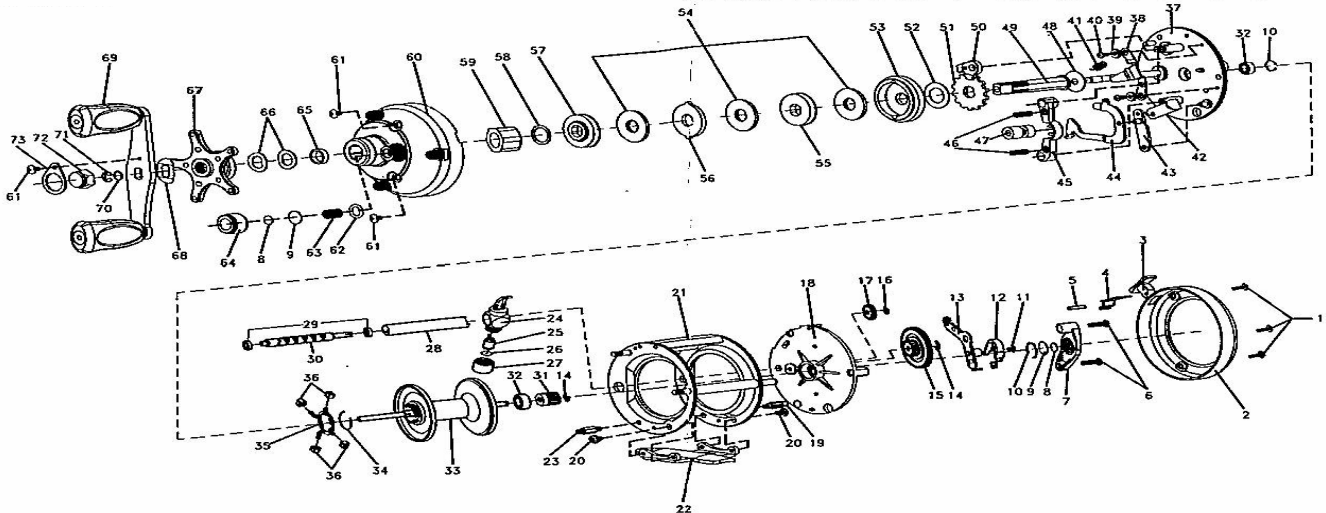

# Millionaire Classic 250L/300L

Key No.	Part No.	Parts Name	Key No.	Part No.	Parts Name
1	W52-9601	Right Side Plate Screw	43	W53-8601	Pilot Bar
2	W53-7501	Right Side Plate	44	W53-8701	Latch Bar
3	W53-7601	Click Lever	45	W53-8801	Yoke
4	W53-7701	Click Lever Spring	46	W53-4101	Yoke Spring
5	W53-0001	Pin	47	W53-8901	Pinion gear
6	W53-0101	Screw (A)	48	W53-4301	Drive Shaft Washer
7	W53-0201	Spool Cover	49	W53-9001	Drive Shaft
8	W53-0301	Washer (A)	50	W53-4501	Anti-Reverse Pawl
9	W53-0401	Washer (B)	51	W53-4601	Anti-Reverse Ratchet
10	W53-0501	Retainer (A)	52	W53-4701	Friction Washer
11	W53-0601	Screw (B)	53	W53-9101	Friction Gear
12	W53-7801	Click Pawl	54	W53-4901	Drag Washer (A)
13	W53-7901	Click Lever Assembly	55	W53-5001	Drag Washer (B)
14	W53-0901	Click Retainer (A)	56	W53-5101	Eared Washer
15	W53-1001	Transfer Gear	57	W53-5201	Key Washer
16	W53-1101	Click Retainer (B)	58	W53-5301	Washer (E)
17	W53-1201	Shuttle Gear	59	W53-5401	Roller Clutch
18	W53-8001	Right Set Plate	60	W53-9201	Left Side Plate
19	W53-1401	Screw Stud (A)	61	W53-5801	Screw (E)
20	W53-1501	Screw (C)	62	W53-5901	"O" Ring
21	W53-8101	Frame	63	W53-6001	Spring (B)
22	W53-1701	Reel Stand	64	W53-6101	Cast Control Cap
23	W53-1801	Screw Stud (B)	65	W53-6201	Spacer
24	W53-1901	Line Guide	66	W53-6301	Drag Spring Washer
25	W53-2001	Line Guide Pawl	67	W53-9301	Star Drag
26	W53-2101	Washer (C)	68	W53-6501	Friction Washer
27	W53-2201	Pawl Cap	69	W53-6601	Handle Assembly
28	W53-2301	Level Wind Guard	70	W54-9701	Washer (F)
29	W53-2401	Worm Shaft Holder	71	W53-6701	Retainer (C)
30	W53-2501	Worm Shaft	72	W53-9401	Handle Nut
31	W53-2601	Click Gear	73	W53-6901	Handle Nut Plate
32	W53-2701	Ball Bearing			
33	W53-8201	Spool Assembly			
34	W53-2901	Ring (A)			
35	W53-3001	Brake Mounting			
36	W53-3101	Brake Collar			
37	W53-8301	Left Set Plate			
38	W53-8401	Retainer (B)			
39	W53-3401	Washer (D)			
40	W53-3501	Screw (D)			
41	W53-3601	Spring (A)			
42	W53-8501	Push Bar			