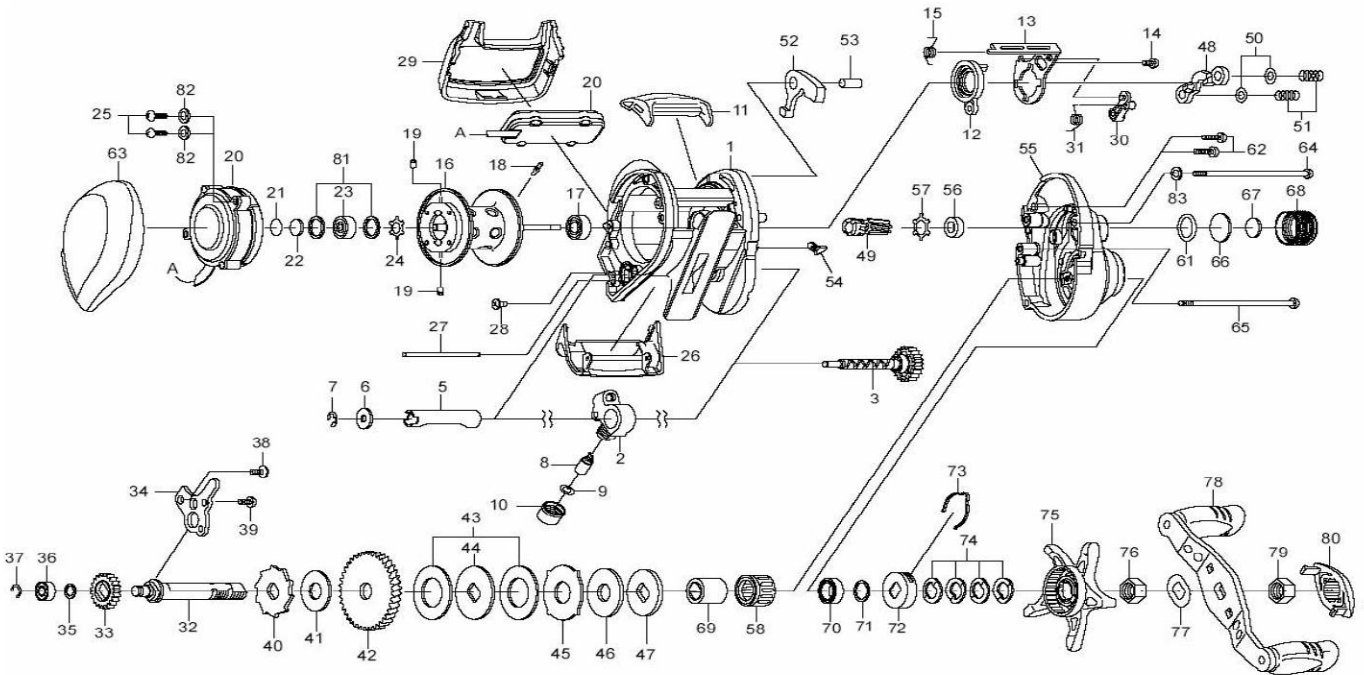

Please order by parts number, not key number
 Veuillez indiquer le numéro de la pièce (Non "Key" No.)

CONVENTIONAL REEL **ACCUDEPTH ICV15**

Key No.	Parts No.	Parts Name
1	H13-8103	FRAME
2	H00-1703	LEVELWIND
3	G93-9901	WORM SHAFT
4	G05-1701	WORM SHAFT BUSHING
5	G93-4201	WORM SHIELD
6	F65-5501	WORM SHAFT WASHER
7	320-5901	WORM SHAFT RETAINER
8	F51-6501	LEVELWIND PAWL
9	373-1300	LEVELWIND WASHER
10	F40-2801	LEVELWIND NUT
11	G93-1802	CLUTCH LEVER
12	G93-1601	CLUTCH CAM
13	G93-1901	CLUTCH CAM PLATE
14	G19-3701	CLUTCH CAM PLATE SCREW
15	G93-1701	CLUTCH CAM SPRING
16	H13-8303	SPOOL
17	G49-8503	SPOOL BALL BEARING
18	H14-4301	SPOOL PAWL
19	B35-2901	BRAKE COLLAR
20	H36-5007	IC MODULE
21	375-7404	L/S BUSHING WASHER(A)
22	375-7411	L/S BUSHING WASHER(B)
23	E08-8005	L/S BALL BEARING
24	H36-5601	L/S BUSHING RETAINER
25	G11-5001	IC MODULE SCREW
26	H13-9401	FINGER COVER
27	H00-2401	PAWL
28	G93-9301	PAWL SCREW
29	H13-9303	PALMING PLATE
30	G93-2001	KICK LEVER
31	G93-2101	KICK LEVER SPRING
32	H13-9501	DRIVE SHAFT
33	G93-2201	WORM SHAFT GEAR
34	G93-2401	DRIVE SHAFT PLATE
35	E09-6501	WORM SHAFT GEAR WASHER
36	E35-1501	DRIVE SHAFT BUSHING
37	320-8002	DRIVE SHAFT RETAINER
38	G19-3701	DRIVE SHAFT PLATE SCREW(A)
39	G17-1402	DRIVE SHAFT PLATE SCREW(A)
40	G93-4301	RATCHET
41	G93-4401	DRIVE GEAR WASHER