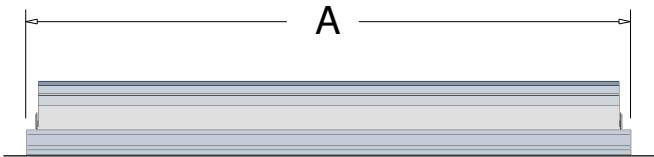

# DETAIL SHUTTER DIMENSIONS

## WHOLE HOUSE FAN MODELS: CX242DDWT, CX302DDWT, CX24BD2SPD, CX30BD2SPD, CX36BD2SPD

ISO View

Top View (Looking Down From Attic)

Center louver is stationary to allow no-cut joist installation

Side View A

Side View B

| FAN SIZE | A<br>ROUGH<br>OPENING | B<br>ROUGH<br>OPENING | C<br>TOTAL FRAME<br>COVERAGE | D<br>TOTAL FRAME<br>COVERAGE |
|----------|-----------------------|-----------------------|------------------------------|------------------------------|
| 24"      | 28"                   | 26"                   | 29 3/4"                      | 27 5/8"                      |
| 30"      | 31 1/4"               | 29 1/2"               | 33 7/8"                      | 31 1/4"                      |
| 36"      | 34"                   | 37 1/2"               | 35 5/8"                      | 39 1/8"                      |

Bottom View (Looking Up From Floor)