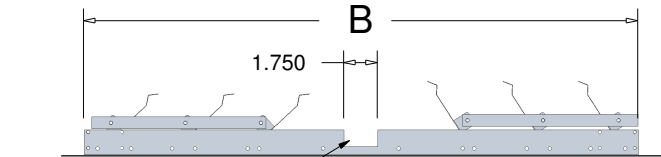

## WHOLE HOUSE FAN MODELS: CX242DDWT, CX302DDWT, CX24BD2SPD, CX30BD2SPD, CX36BD2SPD

ISO View

Top View (Looking Down From Attic)

Center louver is stationary to allow no-cut joist installation

Side View A

Side View B

| FAN SIZE | A<br>ROUGH<br>OPENING | B<br>ROUGH<br>OPENING | C<br>TOTAL FRAME<br>COVERAGE | D<br>TOTAL FRAME<br>COVERAGE |
|----------|-----------------------|-----------------------|------------------------------|------------------------------|
| 24"      | 28"                   | 26"                   | 29 3/4"                      | 27 5/8"                      |
| 30"      | 31 1/4"               | 29 1/2"               | 33 7/8"                      | 31 1/4"                      |
| 36"      | 34"                   | 37 1/2"               | 35 5/8"                      | 39 1/8"                      |

Bottom View (Looking Up From Floor)