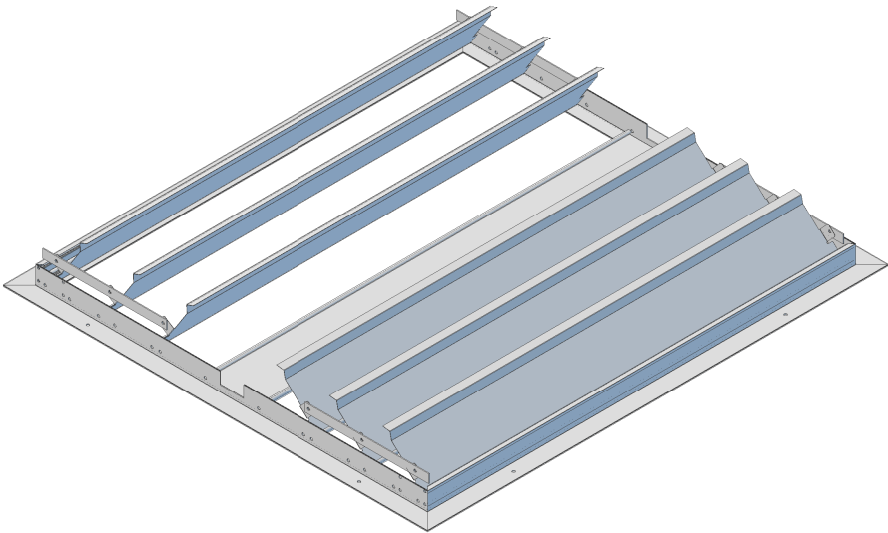

# DETAIL SHUTTER DIMENSIONS

## WHOLE HOUSE FAN MODELS: CX242DDWT, CX302DDWT, CX24BD2SPD, CX30BD2SPD, CX36BD2SPD

ISO View

Top View (Looking Down From Attic)

Center louver is stationary to allow no-cut joist installation

Side View A

Side View B

| FAN SIZE | A<br>ROUGH<br>OPENING | B<br>ROUGH<br>OPENING | C<br>TOTAL FRAME<br>COVERAGE | D<br>TOTAL FRAME<br>COVERAGE |
|----------|-----------------------|-----------------------|------------------------------|------------------------------|
| 24"      | 28"                   | 26"                   | 29 3/4"                      | 27 5/8"                      |
| 30"      | 31 1/4"               | 29 1/2"               | 33 7/8"                      | 31 1/4"                      |
| 36"      | 34"                   | 37 1/2"               | 35 5/8"                      | 39 1/8"                      |

Bottom View (Looking Up From Floor)