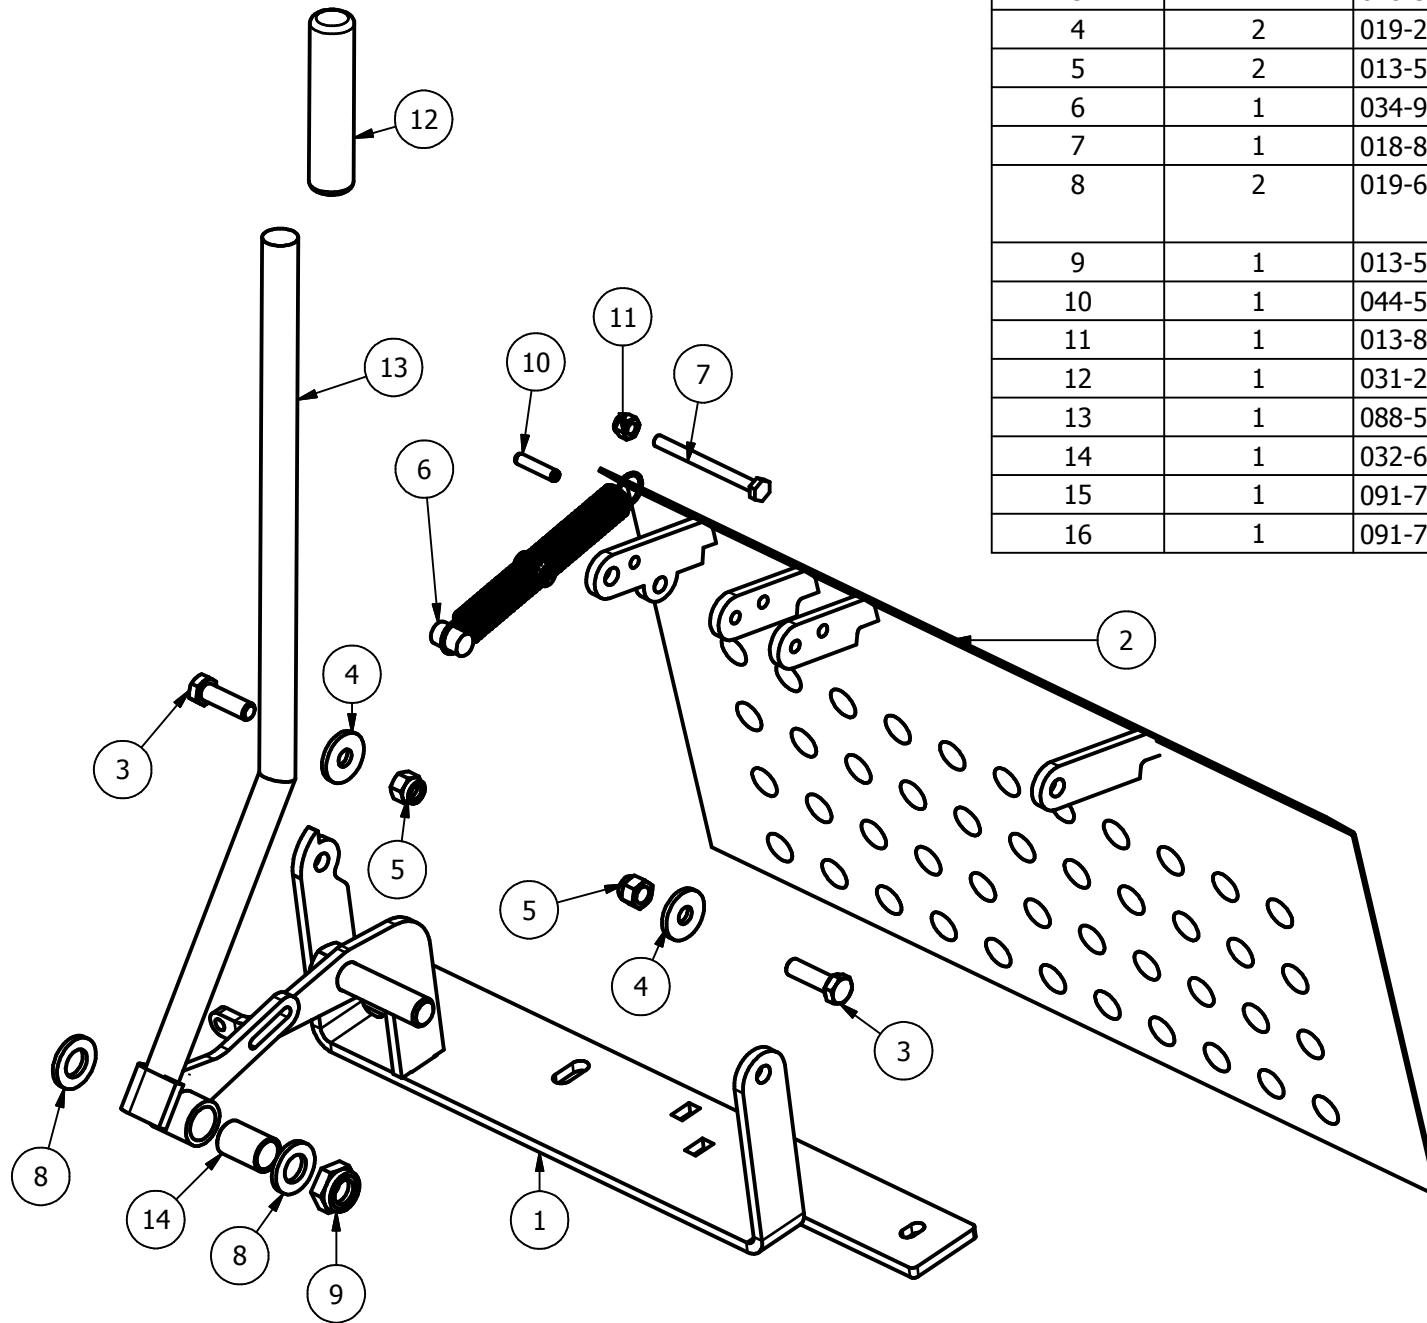

Advanced Chute System

088-4842-00

PARTS LIST			
ITEM	QTY	PART NUMBER	DESCRIPTION
1	1	088-5080-00	ACS Base Plate MZ & 54" Outlaw
2	1	088-6101-00	ACS Closure Plate (US)
3	2	018-5040-00	3/8" x 1 1/4" Hex Bolt
4	2	019-2073-00	.390 ID Plastic Washer
5	2	013-5041-00	3/8 Nylock Nut
6	1	034-9000-00	3/4" x 4" Spring
7	1	018-8053-00	1/4"x-20 x 3 GR Hex Bolt
8	2	019-6017-00	.630 ID x 1.122 OD x .142 THK Plastic Washer
9	1	013-5301-00	5/8" Nylock (1/2 Jam)
10	1	044-5004-00	6mm Roll Pin
11	1	013-8073-00	1/4" Nylock Nut
12	1	031-2050-00	4" Rubber Handle Grip
13	1	088-5050-00	ACS Round Handle
14	1	032-6033-00	5/8 x 1 1/8" Brass Bushing
15	1	091-7000-00	ACS Decal
16	1	091-7050-00	Caution Decal