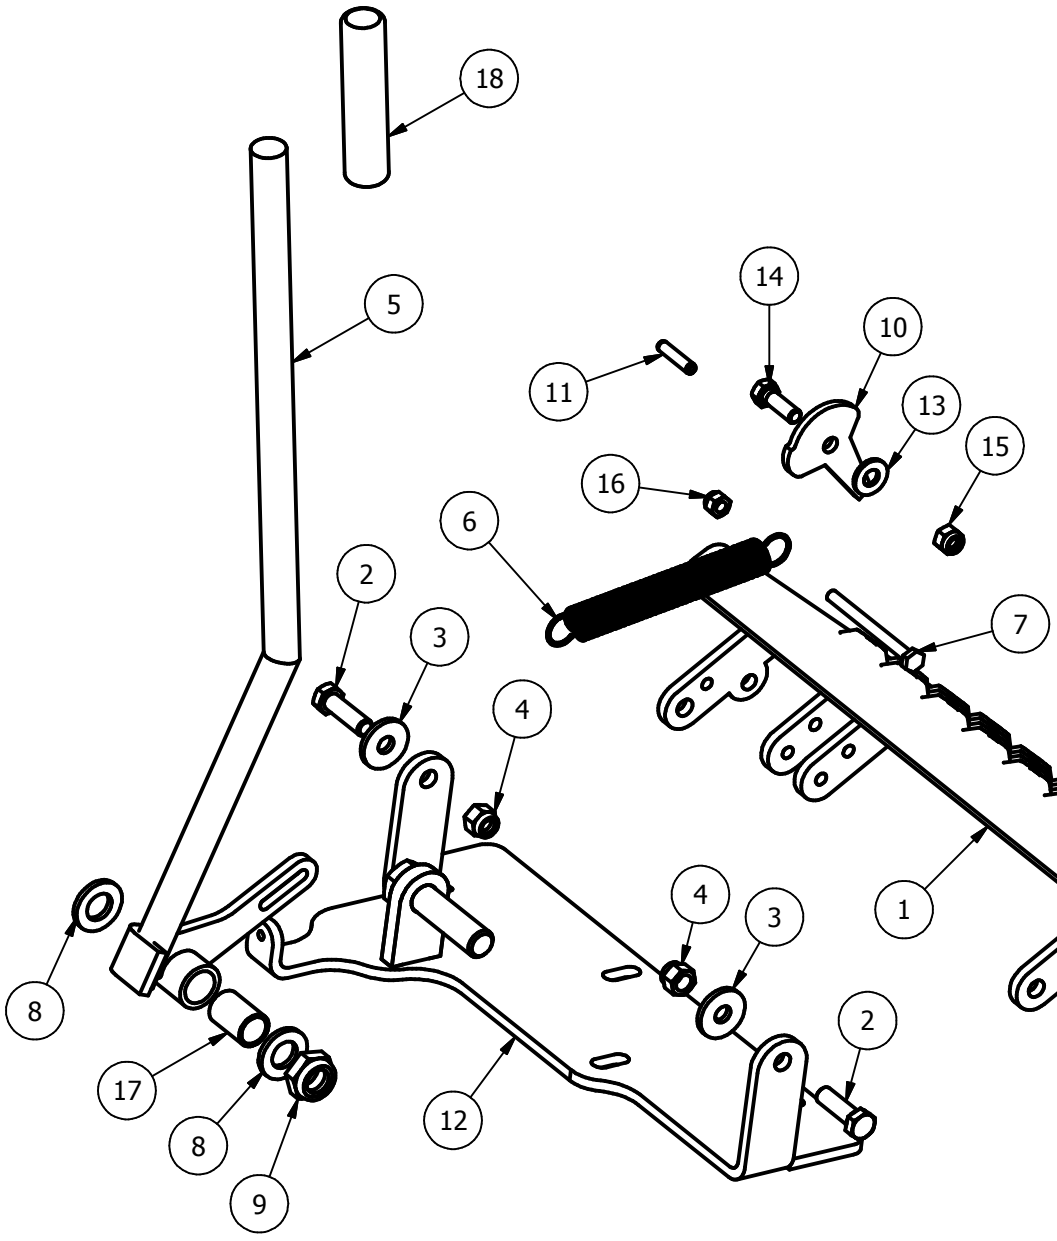

Advanced Chute System

088-6000-00

Advanced Chute System			
ITEM	QTY	PART NUMBER	DESCRIPTION
1	1	088-6101-00	ACS Closure Plate (US)
2	2	018-5040-00	3/8" x 1 1/4" Hex Bolt
3	2	019-2073-00	.390 ID Plastic Washer
4	2	013-5041-00	3/8 Nylock Nut
5	1	088-5050-00	ACS Round Handle
6	1	034-9000-00	ZT and ACS Handle Spring
7	1	018-8053-00	1/4"x-20 x 3 GR Hex Bolt
8	2	019-6017-00	.630 ID x 1.122 OD x .142 THK Plastic Washer
9	1	013-5301-00	5/8" Nylock (1/2 Jam)
10	1	088-5016-00	Cam
11	1	044-5004-00	6mm Roll Pin
12	1	088-5070-00	ACS Base plate (Bad Boy)
13	1	019-6042-00	.360 ID Plastic Washer
14	1	018-2007-00	5/16" x 1" Bolt
15	1	013-8047-00	5/16-18 Nylock Insert Locknut
16	1	013-8073-00	1/4" Nylock Nut
17	1	032-6033-00	5/8 x 1 1/8" Brass Bushing
18	1	031-2050-00	ACS Handle Grip
26	1	091-7050-00	Caution Decal
27	1	091-7000-00	ACS Decal