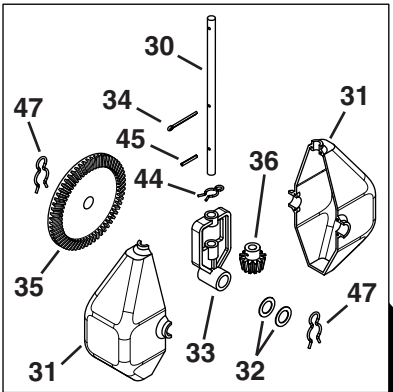

REPAIR PARTS FOR 45-04632 130 LB. TOW SPREADER

- 19 — Bolt
- 39 — Nut
- 41 — Washer
- 42 — Bolt

- 52 — Nut
- 46 — Washer
- 53 — Bolt
- 21 — Bolt

18

REPAIR PARTS FOR 45-04632 130 LB. TOW SPREADER

REF	QTY	PART NO	DESCRIPTION	REF	QTY	PART NO	DESCRIPTION
1	1	41084	Hopper	31	2	47212	Housing, Large Gear
2	2	40880	Wheel	32	2	44125	Washer, .625 x 1.0 x .03
3	1	42009	Tube, Hitch Support	33	1	47204	Yoke, Large
4	1	42008	Tube, Hitch Support	34	1	43093	Cotter Pin, 1/8 x 1-1/2
5	2	28383	Tube, Hopper Support	35	1	47209	Gear, Large (Cast)
6	2	28325	Spacer, .31 ID x .56 OD x .438	36	1	47205	Gear, Small (Cast)
7	1	27313	Cross Brace	37	1	26710	Axle
8	1	23687	Bracket, Hitch	38	1	45344	Plate, Flow
9	1	41937	Tube, Hitch	39	1	23625	Spacer
10	1	41930	Rod, Flow Control	40	1	43659	Pin, Spring, 3/16 x 1
11	2	28329	Brace, Hopper	41	1	44285	Bushing, Hopper Bottom Black
12	1	04367	Spreader Impeller	42	1	48934	Hairpin, Agitator
13	1	27322	Bracket, Flow Control Mount	43	2	45279	Hex bushing Flange
14	1	27314	Arm, Flow Control	44	1	49898	Clip, Hairpin 5/8
15	2	49870	Bolt, Hex 1/4-20 x 2-1/2	45	2	46055	Pin, Spring 1/8 x 1
16	4	46699	Bolt, Hex 1/4-20 x 2	46	6	1543-69	Washer, Nylon .3281 x .75
17	6	1509-69	Bolt, Hex 1/4-20 x 1-3/4	47	2	49897	Clip, Hairpin 7/8
18	1	42839	Bushing, 3/8" Plastic	48	9	43088	Washer, 1/4 Std .312 x .734
19	2	43661	Bolt, Hex 1/4-20 x 1	49	2	48402	Plug, 1/4"
20	2	43840	Bolt, Hex 5/16-18 x 1-1/4	50	1	42347	Spring, Torsion
21	1	44950	Bolt, Carriage 1/4-20 x 3/4	51	1	44101	Pin, Cotter 3/32 X 3/4
22	2	47810	Nut, Hex 5/16-18 Nylock	52	1	47141	Nut, Wing 1/4-20
23	14	47189	Nut, Hex 1/4-20 Nylock	53	1	24858	Stop, Adjustable
24	4	R19212016	Washer, .6562 x 1.25 x .0598	54	1	43848	Grip
25	1	43343	Pin, Hair Cotter 3/32 x 2-5/16	55	1	47623	Pin, Hitch 3/8" x 3" Flat Hd
26	1	46855	Pin, Cotter 3/16 x 2	56	1	68881	Transmission Assembly - not shown (includes 30, 31, 32, 33, 35, 36, 37, 40, 44, 45, & 47)
27	2	45280	Spacer, .64 ID x .88 OD x .625				
28	2	48499B	Hub Cap				
29	3	49449	Plug, 1" Tube	57	1	41316	Vinyl Cover (optional)
30	1	28390	Shaft, Spreader		1	45365	Owners Manual