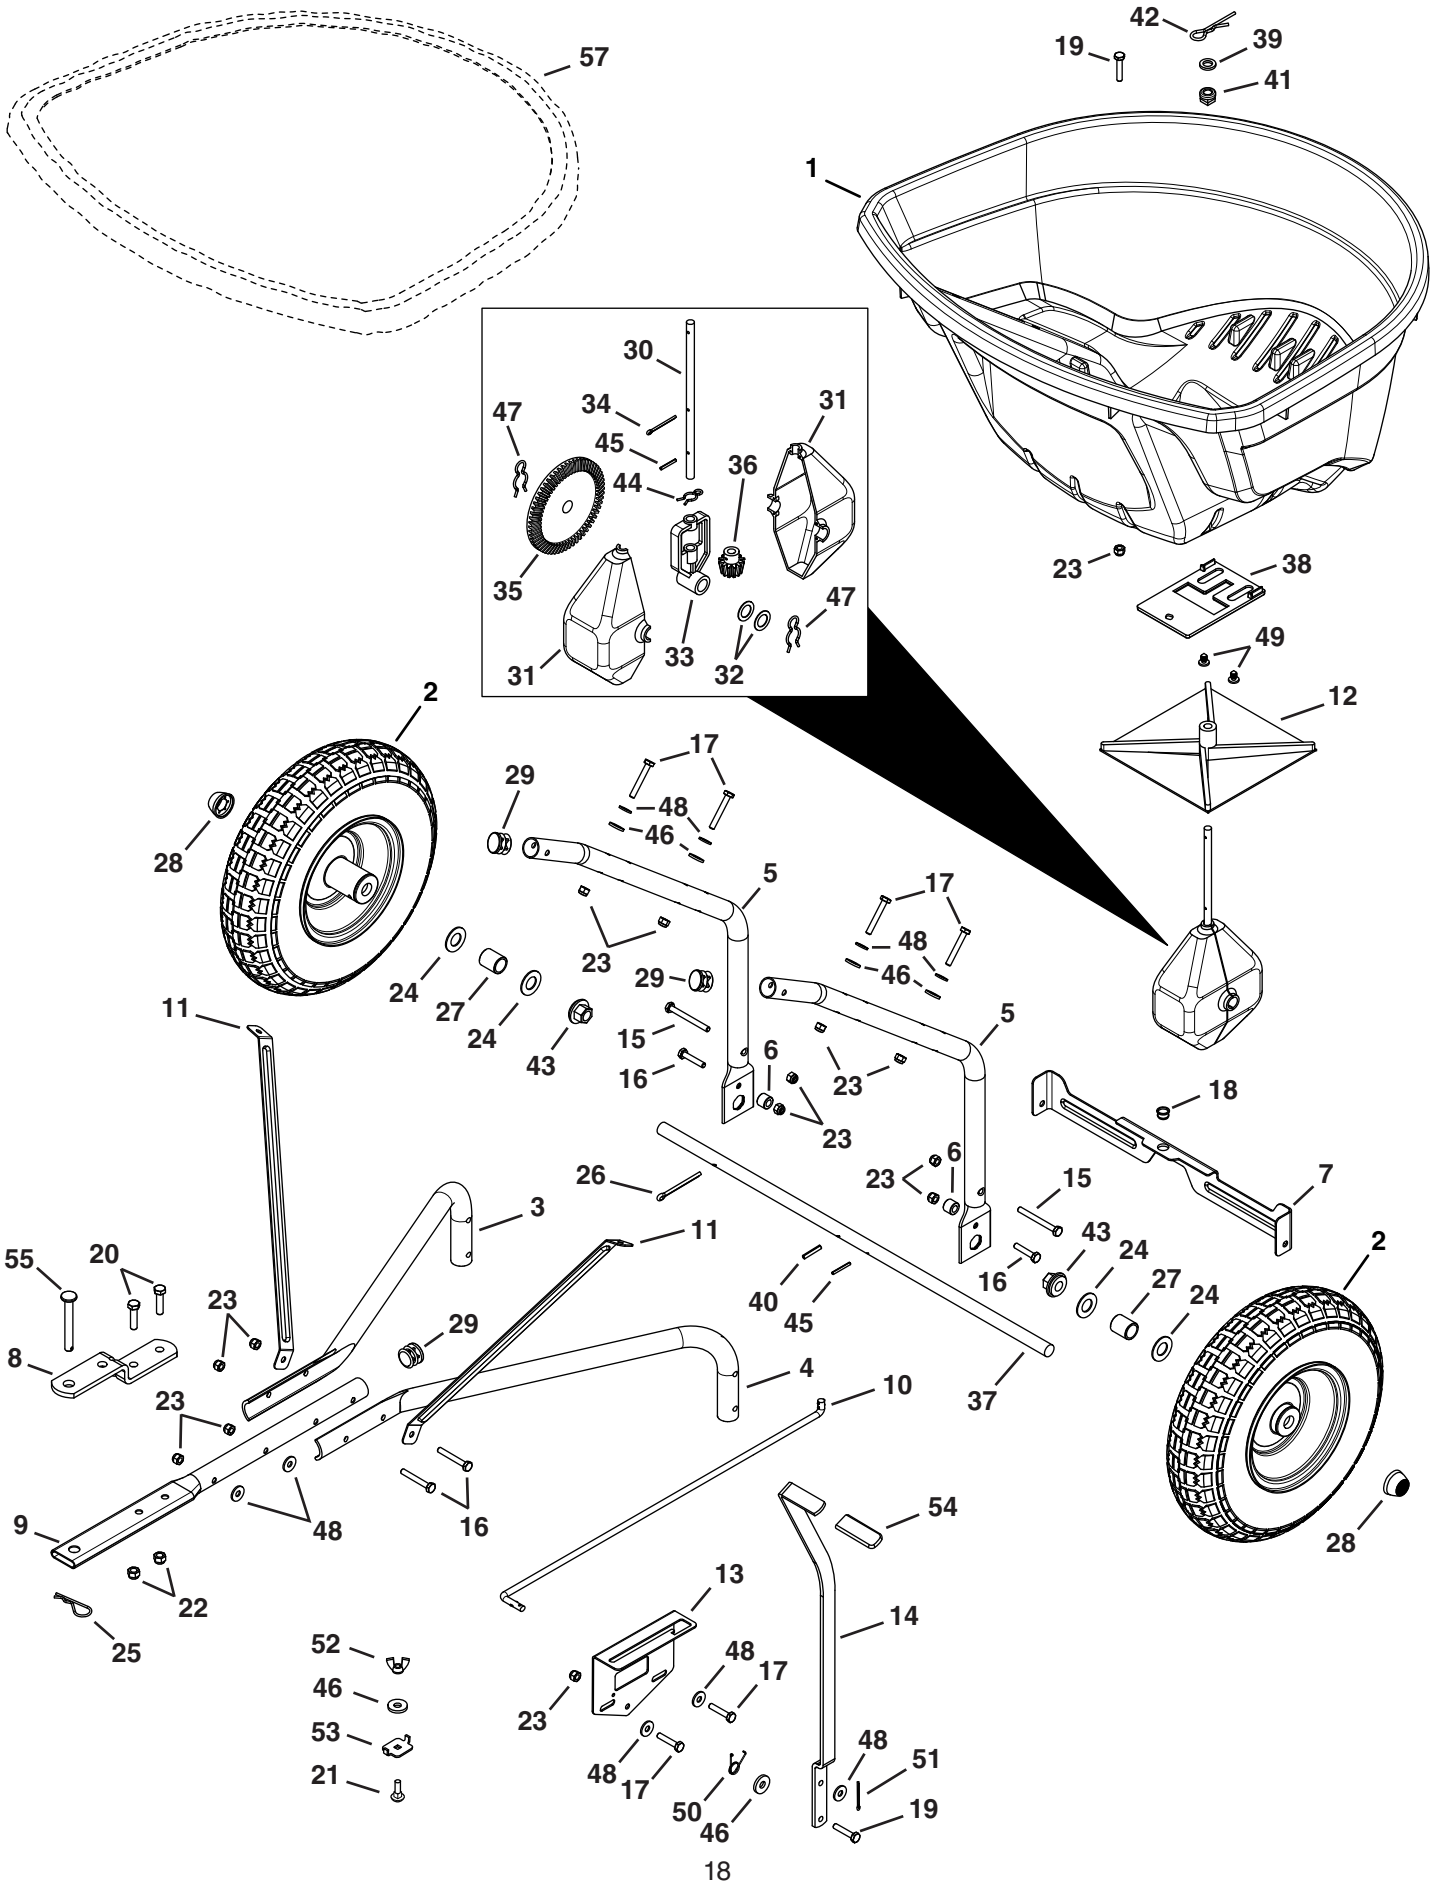

REPAIR PARTS FOR 45-04632 130 LB. TOW SPREADER

- 19 — Bolt
- 39 — Nut
- 41 — Washer
- 42 — Bolt

- 52 — Nut
- 46 — Washer
- 53 — Bolt
- 21 — Bolt

18

REPAIR PARTS FOR 45-04632 130 LB. TOW SPREADER

REF	QTY	PART NO	DESCRIPTION	REF	QTY	PART NO	DESCRIPTION
1	1	41084	Hopper	31	2	47212	Housing, Large Gear
2	2	40880	Wheel	32	2	44125	Washer, .625 x 1.0 x .03
3	1	42009	Tube, Hitch Support	33	1	47204	Yoke, Large
4	1	42008	Tube, Hitch Support	34	1	43093	Cotter Pin, 1/8 x 1-1/2
5	2	28383	Tube, Hopper Support	35	1	47209	Gear, Large (Cast)
6	2	28325	Spacer, .31 ID x .56 OD x .438	36	1	47205	Gear, Small (Cast)
7	1	27313	Cross Brace	37	1	26710	Axle
8	1	23687	Bracket, Hitch	38	1	45344	Plate, Flow
9	1	41937	Tube, Hitch	39	1	23625	Spacer
10	1	41930	Rod, Flow Control	40	1	43659	Pin, Spring, 3/16 x 1
11	2	28329	Brace, Hopper	41	1	44285	Bushing, Hopper Bottom Black
12	1	04367	Spreader Impeller	42	1	48934	Hairpin, Agitator
13	1	27322	Bracket, Flow Control Mount	43	2	45279	Hex bushing Flange
14	1	27314	Arm, Flow Control	44	1	49898	Clip, Hairpin 5/8
15	2	49870	Bolt, Hex 1/4-20 x 2-1/2	45	2	46055	Pin, Spring 1/8 x 1
16	4	46699	Bolt, Hex 1/4-20 x 2	46	6	1543-69	Washer, Nylon .3281 x .75
17	6	1509-69	Bolt, Hex 1/4-20 x 1-3/4	47	2	49897	Clip, Hairpin 7/8
18	1	42839	Bushing, 3/8" Plastic	48	9	43088	Washer, 1/4 Std .312 x .734
19	2	43661	Bolt, Hex 1/4-20 x 1	49	2	48402	Plug, 1/4"
20	2	43840	Bolt, Hex 5/16-18 x 1-1/4	50	1	42347	Spring, Torsion
21	1	44950	Bolt, Carriage 1/4-20 x 3/4	51	1	44101	Pin, Cotter 3/32 X 3/4
22	2	47810	Nut, Hex 5/16-18 Nylock	52	1	47141	Nut, Wing 1/4-20
23	14	47189	Nut, Hex 1/4-20 Nylock	53	1	24858	Stop, Adjustable
24	4	R19212016	Washer, .6562 x 1.25 x .0598	54	1	43848	Grip
25	1	43343	Pin, Hair Cotter 3/32 x 2-5/16	55	1	47623	Pin, Hitch 3/8" x 3" Flat Hd
26	1	46855	Pin, Cotter 3/16 x 2	56	1	68881	Transmission Assembly - not shown (includes 30, 31, 32, 33, 35, 36, 37, 40, 44, 45, & 47)
27	2	45280	Spacer, .64 ID x .88 OD x .625				
28	2	48499B	Hub Cap				
29	3	49449	Plug, 1" Tube	57	1	41316	Vinyl Cover (optional)
30	1	28390	Shaft, Spreader		1	45365	Owners Manual